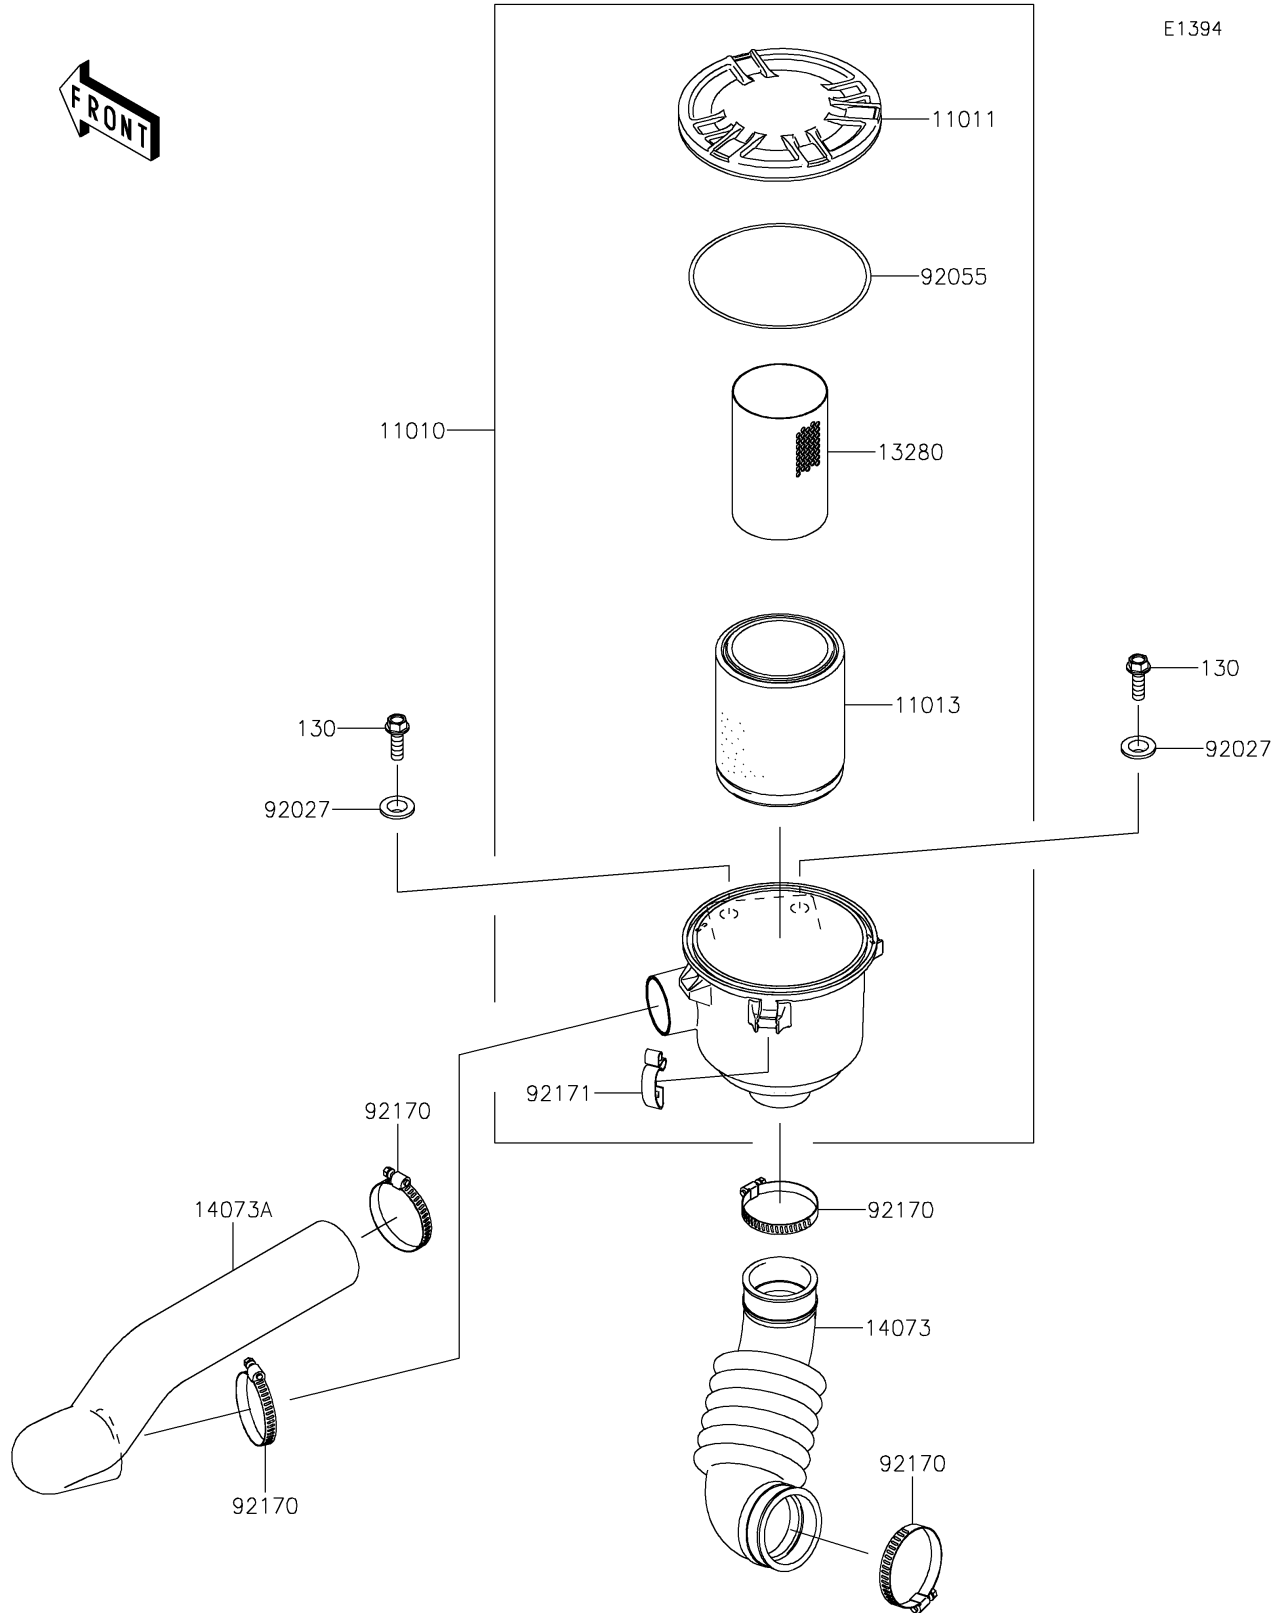

2026 MULE SX™ 4x4

PARTS DIAGRAM

Air Cleaner-Belt Converter

2026 MULE SX™ 4x4

PARTS LIST

Air Cleaner-Belt Converter

ITEM NAME

PART NUMBER

QUANTITY
