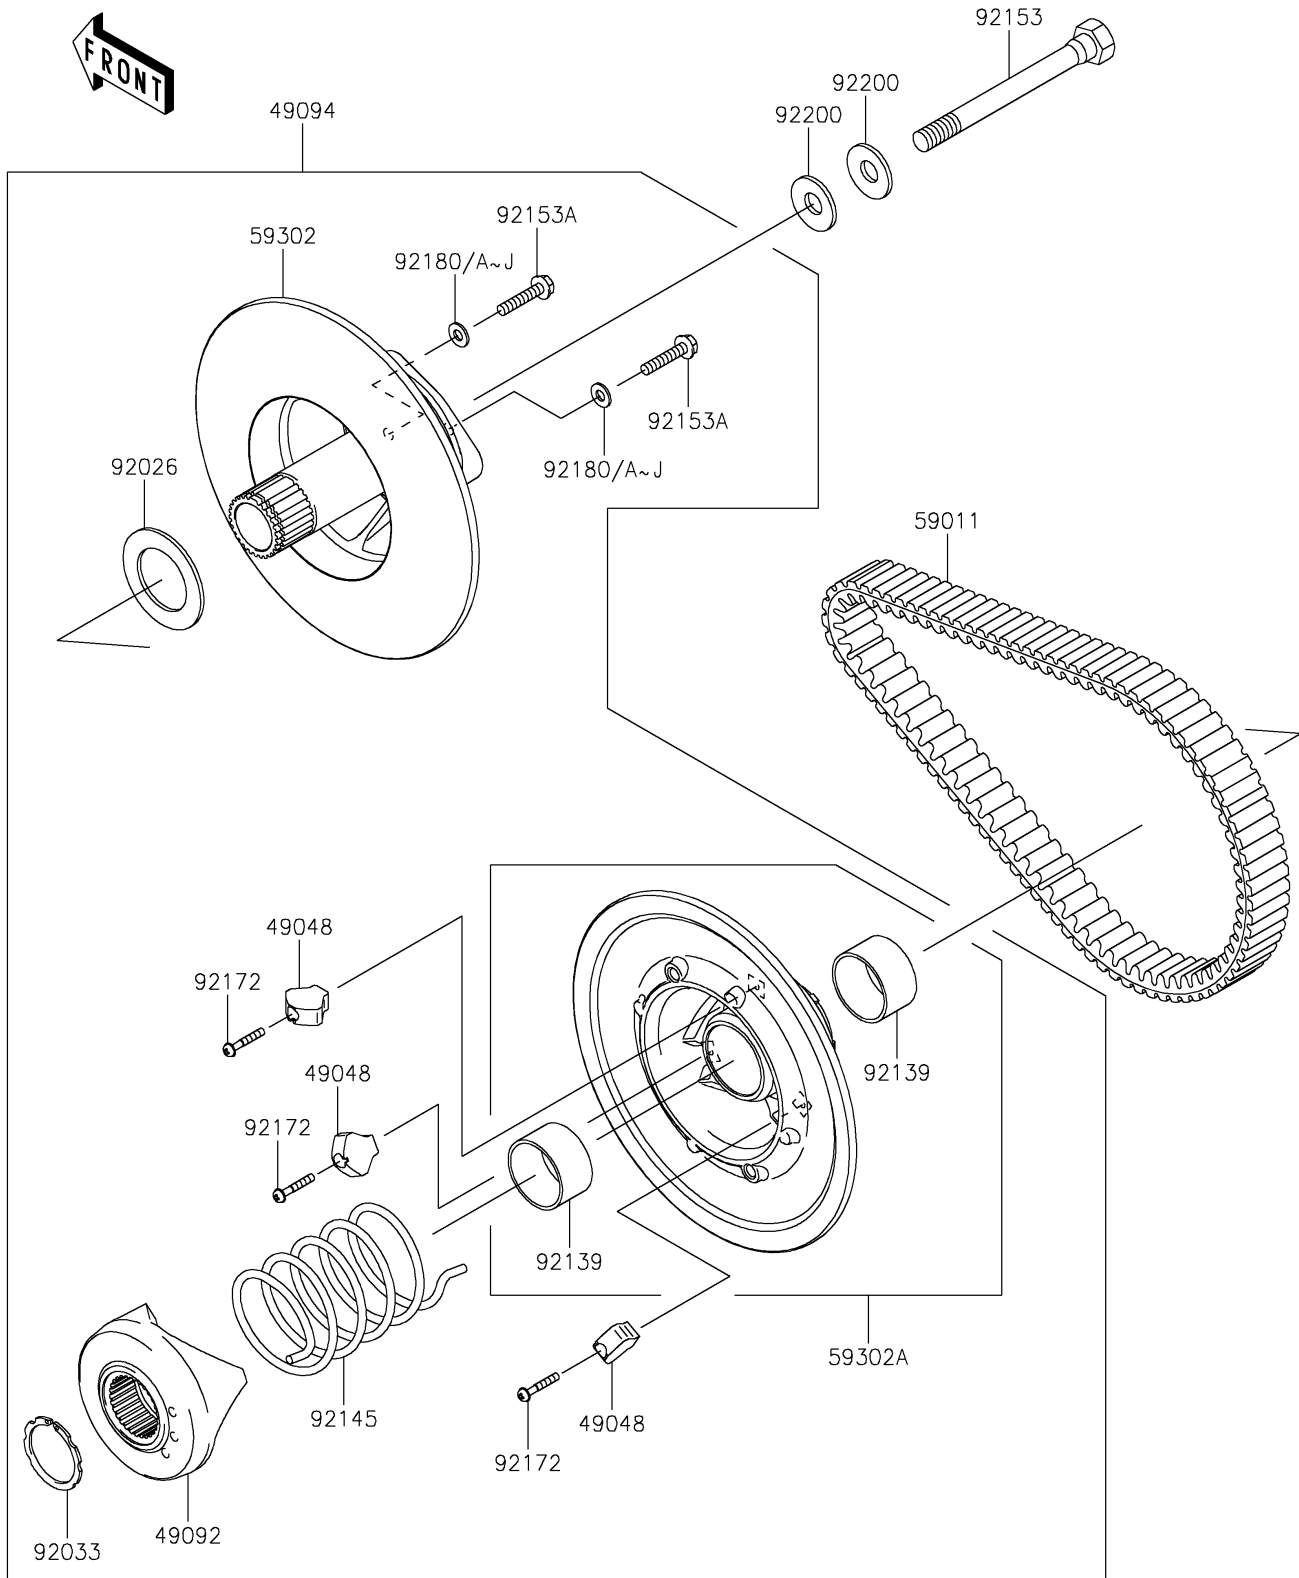

2026 MULE SX™ 4x4

PARTS DIAGRAM

Driven Converter/Drive Belt

E1392

2026 MULE SX™ 4x4

PARTS LIST

Driven Converter/Drive Belt

ITEM NAME

PART NUMBER

QUANTITY
