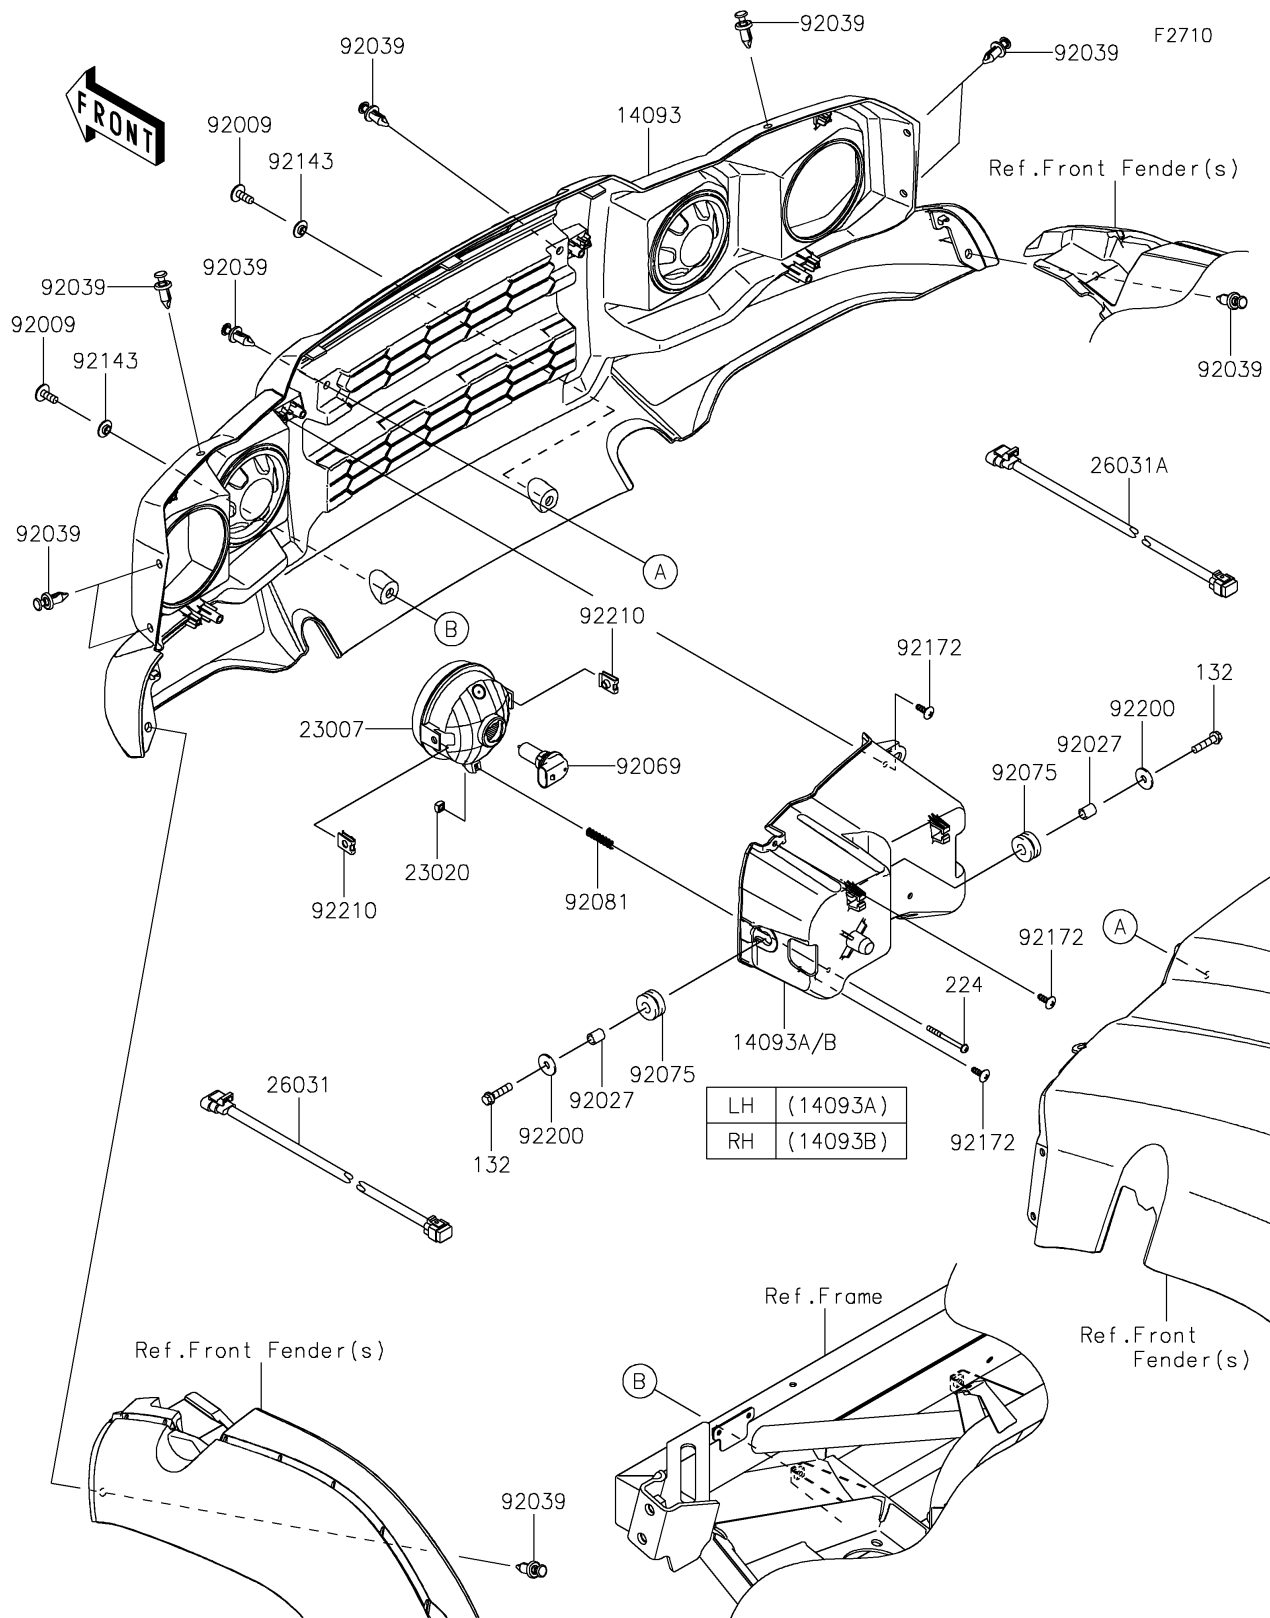

2026 MULE SX™

PARTS DIAGRAM

Headlight(s)

2026 MULE SX™

PARTS LIST

Headlight(s)

ITEM NAME	PART NUMBER	QUANTITY
COVER,FR GRILLE (Ref # 14093)	14093-0392	1
COVER,HEAD LAMP,LH (Ref # 14093A)	14093-0394	1
COVER,HEAD LAMP,RH (Ref # 14093B)	14093-0395	1
LENS-COMP,HEAD LAMP (Ref # 23007)	23007-0220	2
NUT,4MM,FOCUS ADJUST (Ref # 23020)	23020-018	2
HARNESS,HEAD LAMP,LH (Ref # 26031)	26031-2384	1
HARNESS,HEAD LAMP,RH (Ref # 26031A)	26031-2385	1
SCREW,6X16 (Ref # 92009)	92009-1621	2
COLLAR,6.8X10X12 (Ref # 92027)	92027-162	4
RIVET (Ref # 92039)	92039-0865	10
BULB,12V 35/35W (Ref # 92069)	92069-0102	2
DAMPER,10X24X12 (Ref # 92075)	92075-1690	4
SPRING,FOCUS ADJUST (Ref # 92081)	92081-1896	2
COLLAR (Ref # 92143)	92143-1087	2
SCREW,TAPPING,5X14 (Ref # 92172)	92172-0265	6
WASHER,6.5X20X1.6 (Ref # 92200)	92200-0283	4
NUT (Ref # 92210)	92210-1125	4
BOLT-FLANGED-SMALL,6X25 (Ref # 132)	132BA0625	4
SCREW-PAN-WP-CROS,4X45 (Ref # 224)	224AA0445	2