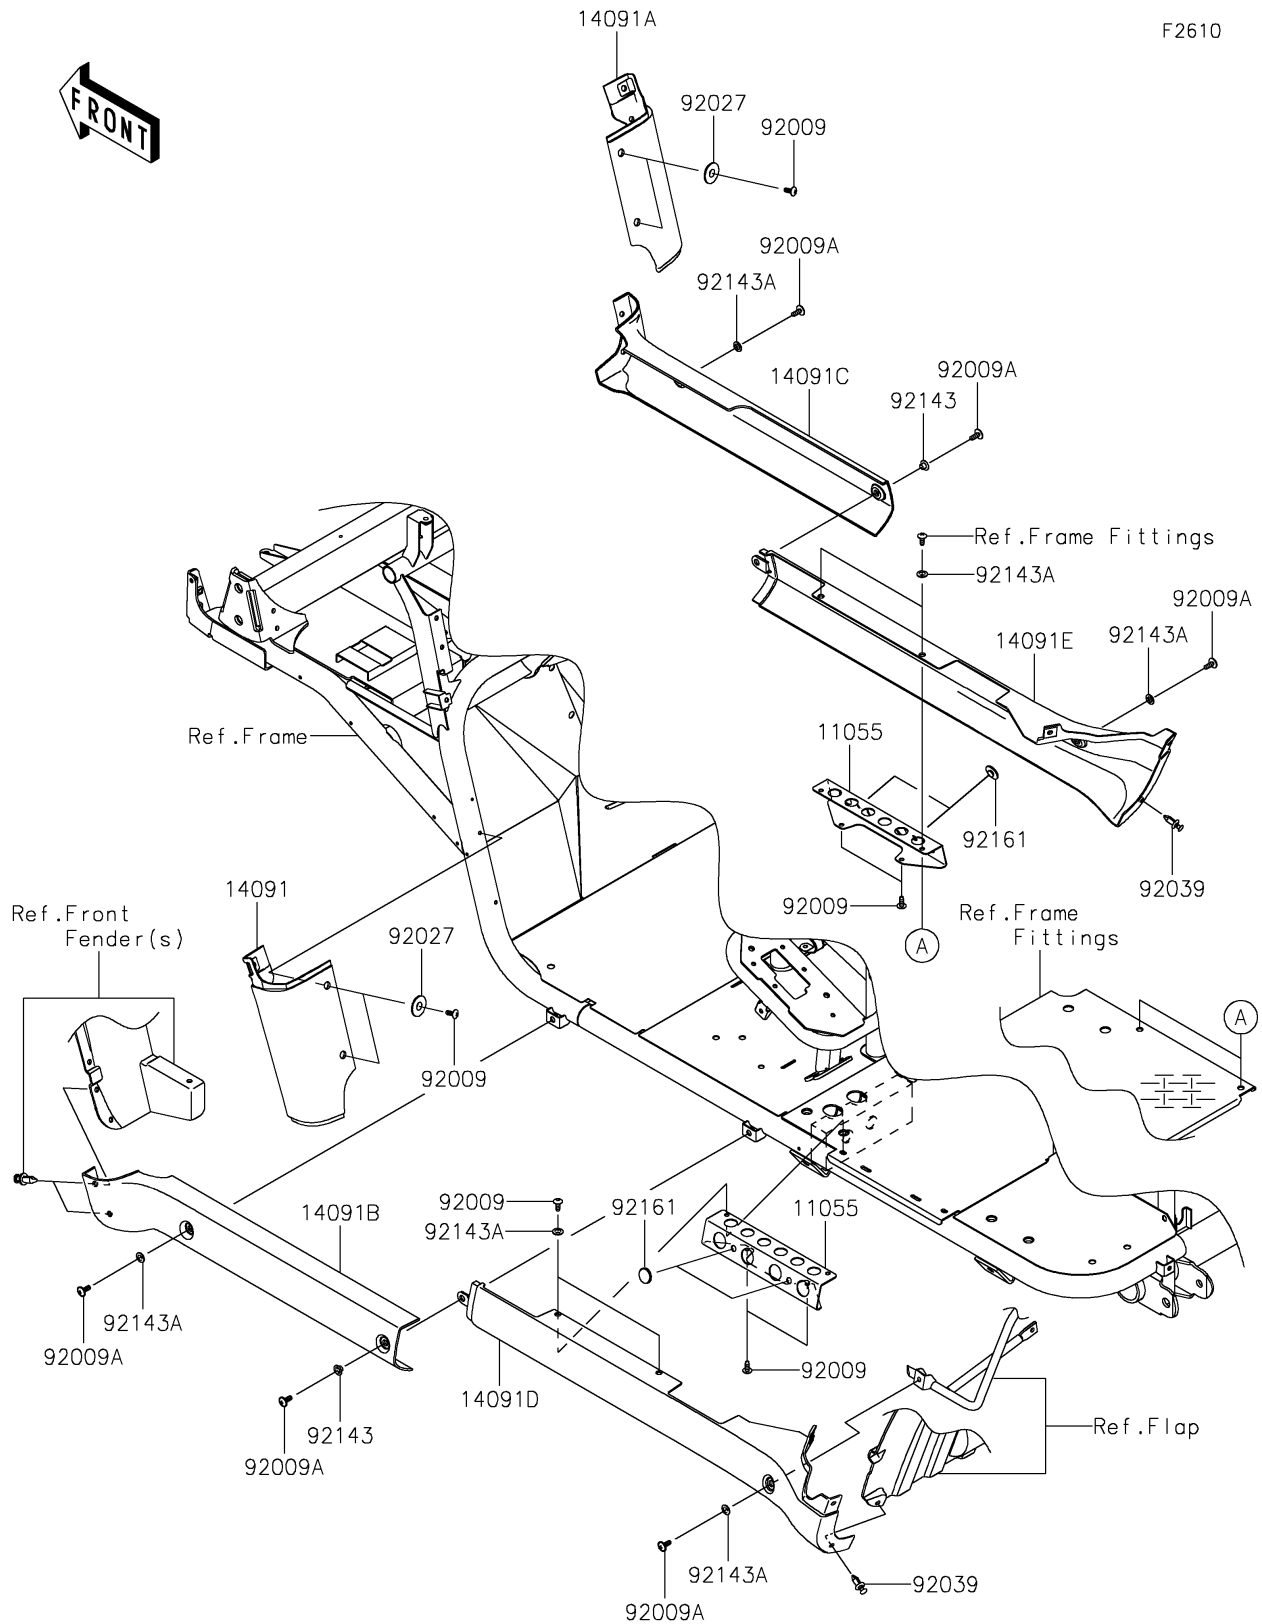

2025 MULE™ 4010 TRANS4x4® CAMO

PARTS DIAGRAM

Side Covers/Chain Cover

2025 MULE™ 4010 TRANS4x4® CAMO

PARTS LIST

Side Covers/Chain Cover

ITEM NAME	PART NUMBER	QUANTITY
-----------	-------------	----------
