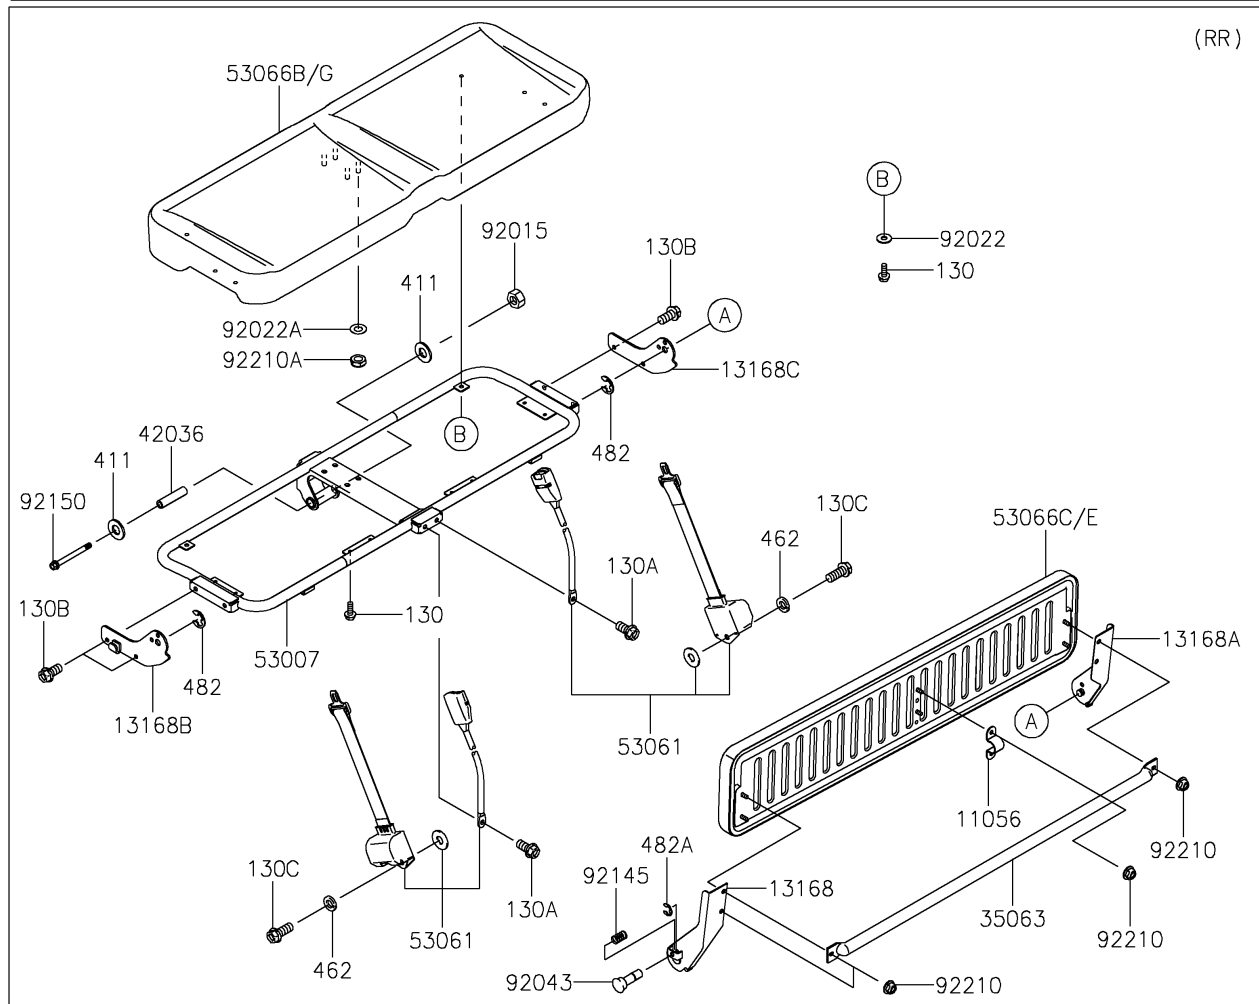

2026 MULE™ 4010 TRANS4x4® CAMO

PARTS DIAGRAM

Seat

2026 MULE™ 4010 TRANS4x4® CAMO

Kawasaki
Let the Good Times Roll®

PARTS LIST

Seat

ITEM NAME	PART NUMBER	QUANTITY
BRACKET,SEAT BACK (Ref # 11056)	11056-0034	1
CAP (Ref # 11065)	11065-7504	6
LEVER,SEAT,TOP,LH (Ref # 13168)	13168-7502	1
LEVER,SEAT,TOP,RH (Ref # 13168A)	13168-7503	1
LEVER,SEAT,LWR,LH (Ref # 13168B)	13168-7504	1
LEVER,SEAT,LWR,RH (Ref # 13168C)	13168-7505	1
PLATE,SEAT (Ref # 13183)	13183-1400	3
STAY,REAR BACK (Ref # 35063)	35063-7510	1
SLEEVE,12.1X20X85 (Ref # 42036)	42036-7501	1
FRAME-SEAT (Ref # 53007)	53007-0327	1
BELT-SEAT,RR (Ref # 53061)	53061-0314	2
BELT-SEAT,FR,RH (Ref # 53061A)	53061-0315	1
BELT-SEAT,FR,LH (Ref # 53061B)	53061-0316	1
SEAT-ASSY,FR,BACK,BLACK (Ref # 53066)	53066-0963-MA	1
SEAT-ASSY,FR,LWR,BLACK (Ref # 53066A)	53066-0964-MA	1
SEAT-ASSY,RR,LWR,BLACK (Ref # 53066B)	53066-0965-MA	1
SEAT-ASSY,RR,BACK,BLACK (Ref # 53066C)	53066-0966-MA	1
NUT,LOCK,12MM,BLACK (Ref # 92015)	92015-1190	1
WASHER,7X18X1.2 (Ref # 92022)	92022-1545	2
WASHER,10.5X20X1 (Ref # 92022A)	92022-239	4
PIN (Ref # 92043)	92043-7503	1
SPRING (Ref # 92145)	92145-7507	1
BOLT,FLANGED,12X117 (Ref # 92150)	92150-1895	1
NUT,FLANGED,LOCK,8MM (Ref # 92210)	92210-0005	16
NUT,LOCK,10MM (Ref # 92210A)	92210-0278	4
BOLT-FLANGED,6X16 (Ref # 130)	130BA0616	10
BOLT-FLANGED,12X20 (Ref # 130A)	130BA1220	4
BOLT-FLANGED,10X20 (Ref # 130B)	130BB1020	4
BOLT-FLANGED,12X25 (Ref # 130C)	130BB1225	4

2026 MULE™ 4010 TRANS4x4® CAMO

Kawasaki
Let the Good Times Roll®

PARTS LIST

Seat

ITEM NAME	PART NUMBER	QUANTITY
WASHER-PLAIN (Ref # 411)	411AB1200	2
WASHER-SPRING,12MM (Ref # 462)	462DB1200	4
CIRCLIP-TYPE-E,12MM (Ref # 482)	482EA0200	2
CIRCLIP-TYPE-E,8MM (Ref # 482A)	482EA8000	1