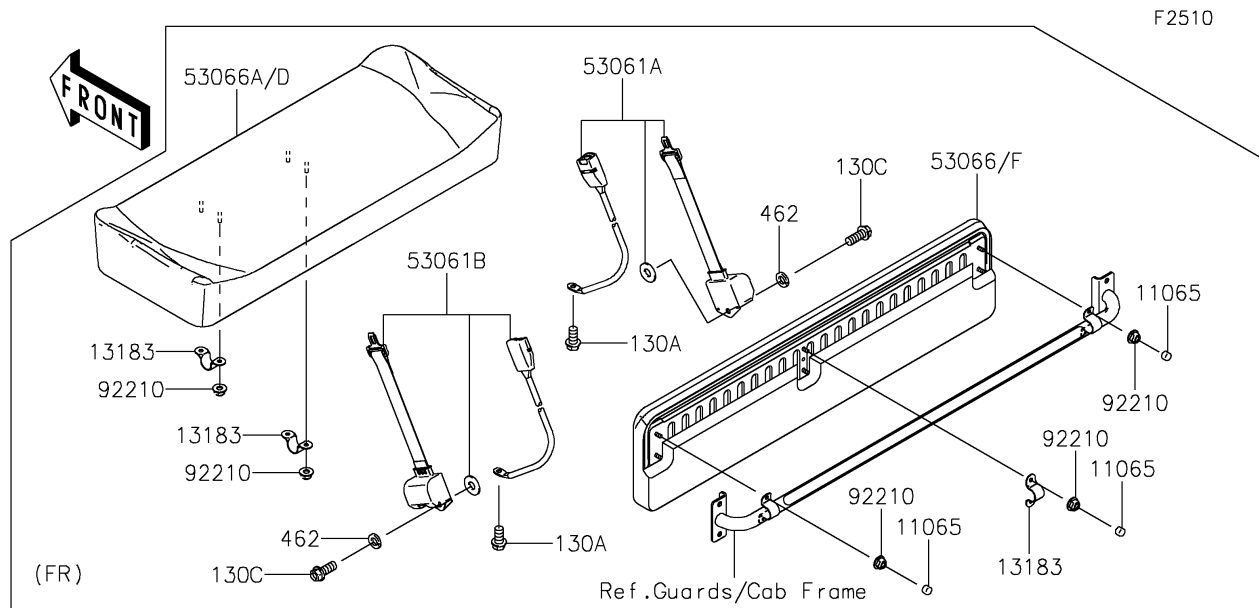

2026 MULE™ 4010 TRANS4x4® CAMO

PARTS DIAGRAM

Seat

2026 MULE™ 4010 TRANS4x4® CAMO

Kawasaki
Let the Good Times Roll®

PARTS LIST

Seat

ITEM NAME	PART NUMBER	QUANTITY
BRACKET,SEAT BACK (Ref # 11056)	11056-0034	1
CAP (Ref # 11065)	11065-7504	6
LEVER,SEAT,TOP,LH (Ref # 13168)	13168-7502	1
LEVER,SEAT,TOP,RH (Ref # 13168A)	13168-7503	1
LEVER,SEAT,LWR,LH (Ref # 13168B)	13168-7504	1
LEVER,SEAT,LWR,RH (Ref # 13168C)	13168-7505	1
PLATE,SEAT (Ref # 13183)	13183-1400	3
STAY,REAR BACK (Ref # 35063)	35063-7510	1
SLEEVE,12.1X20X85 (Ref # 42036)	42036-7501	1
FRAME-SEAT (Ref # 53007)	53007-0327	1
BELT-SEAT,RR (Ref # 53061)	53061-0314	2
BELT-SEAT,FR,RH (Ref # 53061A)	53061-0315	1
BELT-SEAT,FR,LH (Ref # 53061B)	53061-0316	1
SEAT-ASSY,FR,BACK,BLACK (Ref # 53066)	53066-0963-MA	1
SEAT-ASSY,FR,LWR,BLACK (Ref # 53066A)	53066-0964-MA	1
SEAT-ASSY,RR,LWR,BLACK (Ref # 53066B)	53066-0965-MA	1
SEAT-ASSY,RR,BACK,BLACK (Ref # 53066C)	53066-0966-MA	1
NUT,LOCK,12MM,BLACK (Ref # 92015)	92015-1190	1
WASHER,7X18X1.2 (Ref # 92022)	92022-1545	2
WASHER,10.5X20X1 (Ref # 92022A)	92022-239	4
PIN (Ref # 92043)	92043-7503	1
SPRING (Ref # 92145)	92145-7507	1
BOLT,FLANGED,12X117 (Ref # 92150)	92150-1895	1
NUT,FLANGED,LOCK,8MM (Ref # 92210)	92210-0005	16
NUT,LOCK,10MM (Ref # 92210A)	92210-0278	4
BOLT-FLANGED,6X16 (Ref # 130)	130BA0616	10
BOLT-FLANGED,12X20 (Ref # 130A)	130BA1220	4
BOLT-FLANGED,10X20 (Ref # 130B)	130BB1020	4
BOLT-FLANGED,12X25 (Ref # 130C)	130BB1225	4

2026 MULE™ 4010 TRANS4x4® CAMO

Kawasaki
Let the Good Times Roll®

PARTS LIST

Seat

ITEM NAME	PART NUMBER	QUANTITY
WASHER-PLAIN (Ref # 411)	411AB1200	2
WASHER-SPRING,12MM (Ref # 462)	462DB1200	4
CIRCLIP-TYPE-E,12MM (Ref # 482)	482EA0200	2
CIRCLIP-TYPE-E,8MM (Ref # 482A)	482EA8000	1