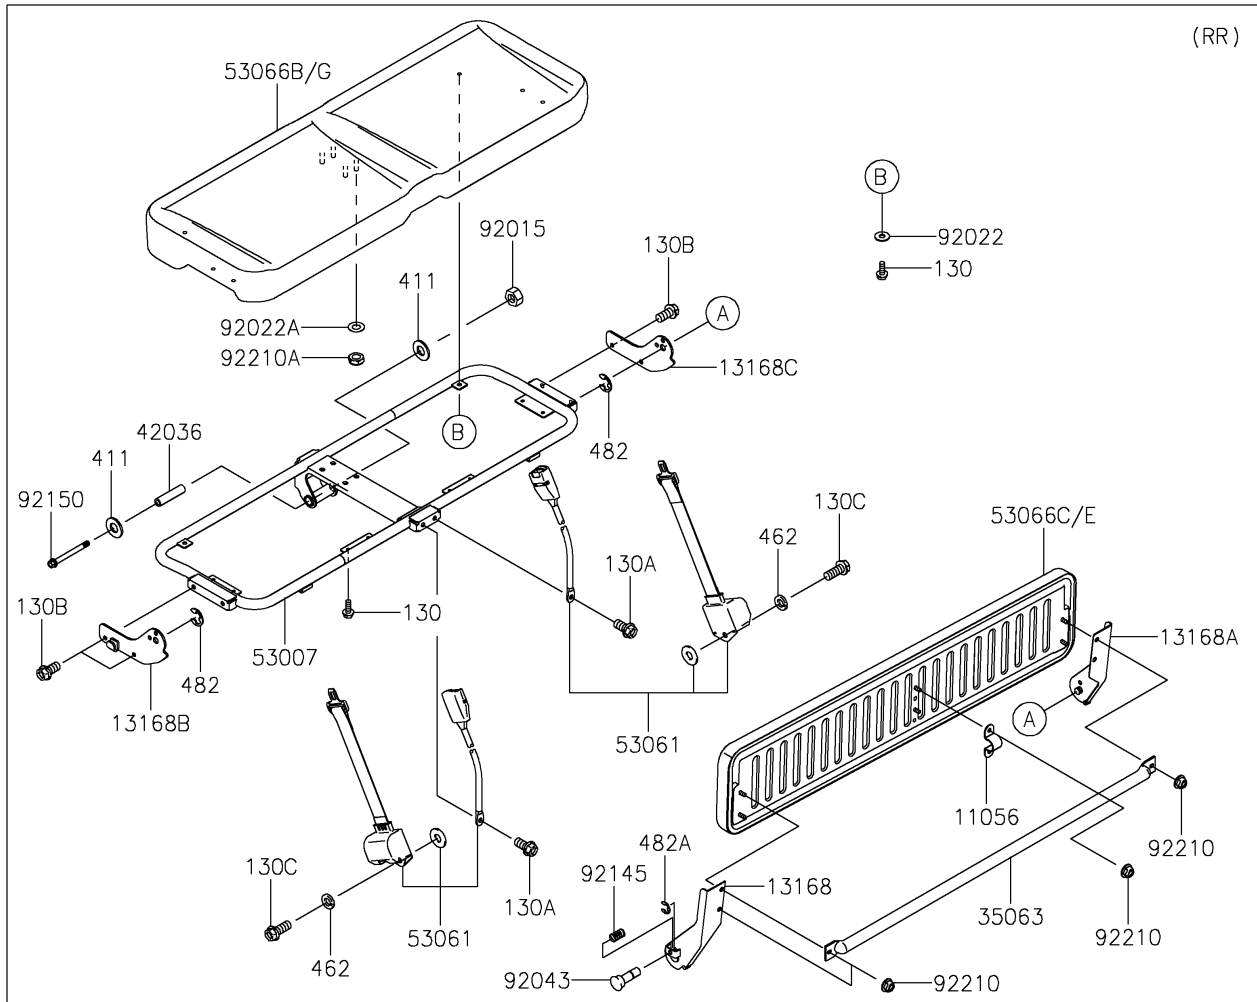

2025 MULE™ 4010 TRANS4x4® CAMO

PARTS DIAGRAM

Seat

2025 MULE™ 4010 TRANS4x4® CAMO

Kawasaki
Let the Good Times Roll®

PARTS LIST

Seat

ITEM NAME	PART NUMBER	QUANTITY
BRACKET,SEAT BACK (Ref # 11056)	11056-0034	1
CAP (Ref # 11065)	11065-7504	6
LEVER,SEAT,TOP,LH (Ref # 13168)	13168-7502	1
LEVER,SEAT,TOP,RH (Ref # 13168A)	13168-7503	1
LEVER,SEAT,LWR,LH (Ref # 13168B)	13168-7504	1
LEVER,SEAT,LWR,RH (Ref # 13168C)	13168-7505	1
PLATE,SEAT (Ref # 13183)	13183-1400	3
STAY,REAR BACK (Ref # 35063)	35063-7510	1
SLEEVE,12.1X20X85 (Ref # 42036)	42036-7501	1
FRAME-SEAT (Ref # 53007)	53007-0327	1
BELT-SEAT,RR (Ref # 53061)	53061-0314	2
BELT-SEAT,FR,RH (Ref # 53061A)	53061-0315	1
BELT-SEAT,FR,LH (Ref # 53061B)	53061-0316	1
SEAT-ASSY,FR,BACK,BLACK (Ref # 53066)	53066-0963-MA	1
SEAT-ASSY,FR,LWR,BLACK (Ref # 53066A)	53066-0964-MA	1
SEAT-ASSY,RR,LWR,BLACK (Ref # 53066B)	53066-0965-MA	1
SEAT-ASSY,RR,BACK,BLACK (Ref # 53066C)	53066-0966-MA	1
NUT,LOCK,12MM,BLACK (Ref # 92015)	92015-1190	1
WASHER,7X18X1.2 (Ref # 92022)	92022-1545	2
WASHER,10.5X20X1 (Ref # 92022A)	92022-239	4
PIN (Ref # 92043)	92043-7503	1
SPRING (Ref # 92145)	92145-7507	1
BOLT,FLANGED,12X117 (Ref # 92150)	92150-1895	1
NUT,FLANGED,LOCK,8MM (Ref # 92210)	92210-0005	16
NUT,LOCK,10MM (Ref # 92210A)	92210-0278	4
BOLT-FLANGED,6X16 (Ref # 130)	130BA0616	10
BOLT-FLANGED,12X20 (Ref # 130A)	130BA1220	4
BOLT-FLANGED,10X20 (Ref # 130B)	130BB1020	4
BOLT-FLANGED,12X25 (Ref # 130C)	130BB1225	4

2025 MULE™ 4010 TRANS4x4® CAMO

Kawasaki
Let the Good Times Roll®

PARTS LIST

Seat

ITEM NAME	PART NUMBER	QUANTITY
WASHER-PLAIN (Ref # 411)	411AB1200	2
WASHER-SPRING,12MM (Ref # 462)	462DB1200	4
CIRCLIP-TYPE-E,12MM (Ref # 482)	482EA0200	2
CIRCLIP-TYPE-E,8MM (Ref # 482A)	482EA8000	1