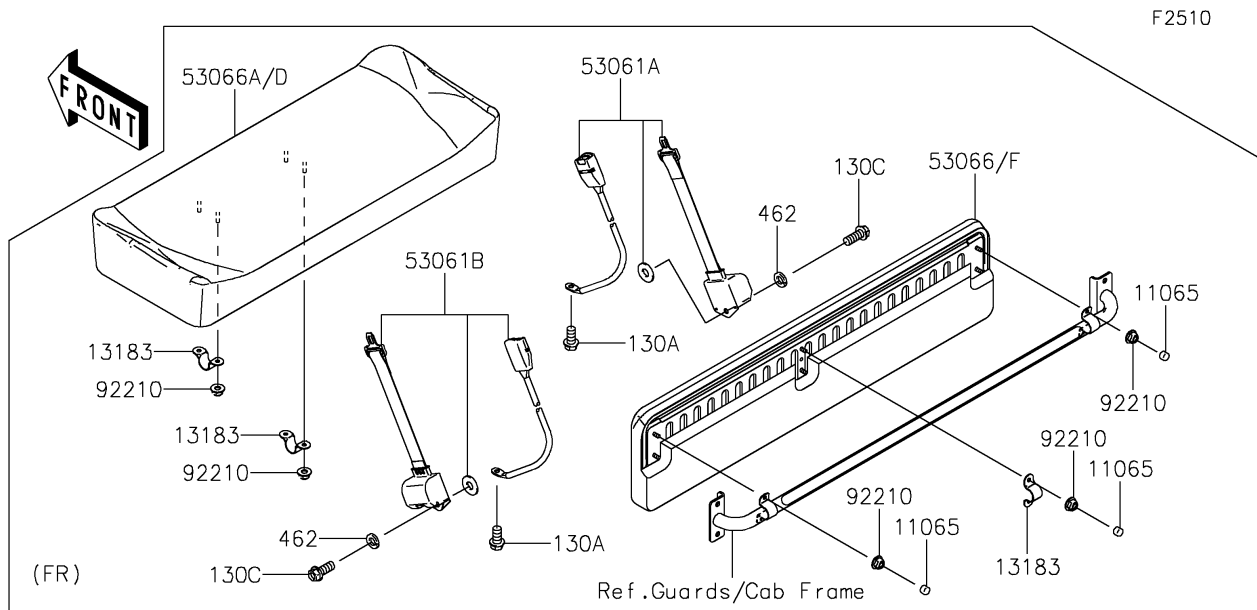

2025 MULE™ 4010 TRANS4x4® CAMO

PARTS DIAGRAM

Seat

2025 MULE™ 4010 TRANS4x4® CAMO

Kawasaki
Let the Good Times Roll®

PARTS LIST

Seat

ITEM NAME	PART NUMBER	QUANTITY
BRACKET,SEAT BACK (Ref # 11056)	11056-0034	1
CAP (Ref # 11065)	11065-7504	6
LEVER,SEAT,TOP,LH (Ref # 13168)	13168-7502	1
LEVER,SEAT,TOP,RH (Ref # 13168A)	13168-7503	1
LEVER,SEAT,LWR,LH (Ref # 13168B)	13168-7504	1
LEVER,SEAT,LWR,RH (Ref # 13168C)	13168-7505	1
PLATE,SEAT (Ref # 13183)	13183-1400	3
STAY,REAR BACK (Ref # 35063)	35063-7510	1
SLEEVE,12.1X20X85 (Ref # 42036)	42036-7501	1
FRAME-SEAT (Ref # 53007)	53007-0327	1
BELT-SEAT,RR (Ref # 53061)	53061-0314	2
BELT-SEAT,FR,RH (Ref # 53061A)	53061-0315	1
BELT-SEAT,FR,LH (Ref # 53061B)	53061-0316	1
SEAT-ASSY,FR,BACK,BLACK (Ref # 53066)	53066-0963-MA	1
SEAT-ASSY,FR,LWR,BLACK (Ref # 53066A)	53066-0964-MA	1
SEAT-ASSY,RR,LWR,BLACK (Ref # 53066B)	53066-0965-MA	1
SEAT-ASSY,RR,BACK,BLACK (Ref # 53066C)	53066-0966-MA	1
NUT,LOCK,12MM,BLACK (Ref # 92015)	92015-1190	1
WASHER,7X18X1.2 (Ref # 92022)	92022-1545	2
WASHER,10.5X20X1 (Ref # 92022A)	92022-239	4
PIN (Ref # 92043)	92043-7503	1
SPRING (Ref # 92145)	92145-7507	1
BOLT,FLANGED,12X117 (Ref # 92150)	92150-1895	1
NUT,FLANGED,LOCK,8MM (Ref # 92210)	92210-0005	16
NUT,LOCK,10MM (Ref # 92210A)	92210-0278	4
BOLT-FLANGED,6X16 (Ref # 130)	130BA0616	10
BOLT-FLANGED,12X20 (Ref # 130A)	130BA1220	4
BOLT-FLANGED,10X20 (Ref # 130B)	130BB1020	4
BOLT-FLANGED,12X25 (Ref # 130C)	130BB1225	4

2025 MULE™ 4010 TRANS4x4® CAMO

Kawasaki
Let the Good Times Roll®

PARTS LIST

Seat

ITEM NAME	PART NUMBER	QUANTITY
WASHER-PLAIN (Ref # 411)	411AB1200	2
WASHER-SPRING,12MM (Ref # 462)	462DB1200	4
CIRCLIP-TYPE-E,12MM (Ref # 482)	482EA0200	2
CIRCLIP-TYPE-E,8MM (Ref # 482A)	482EA8000	1