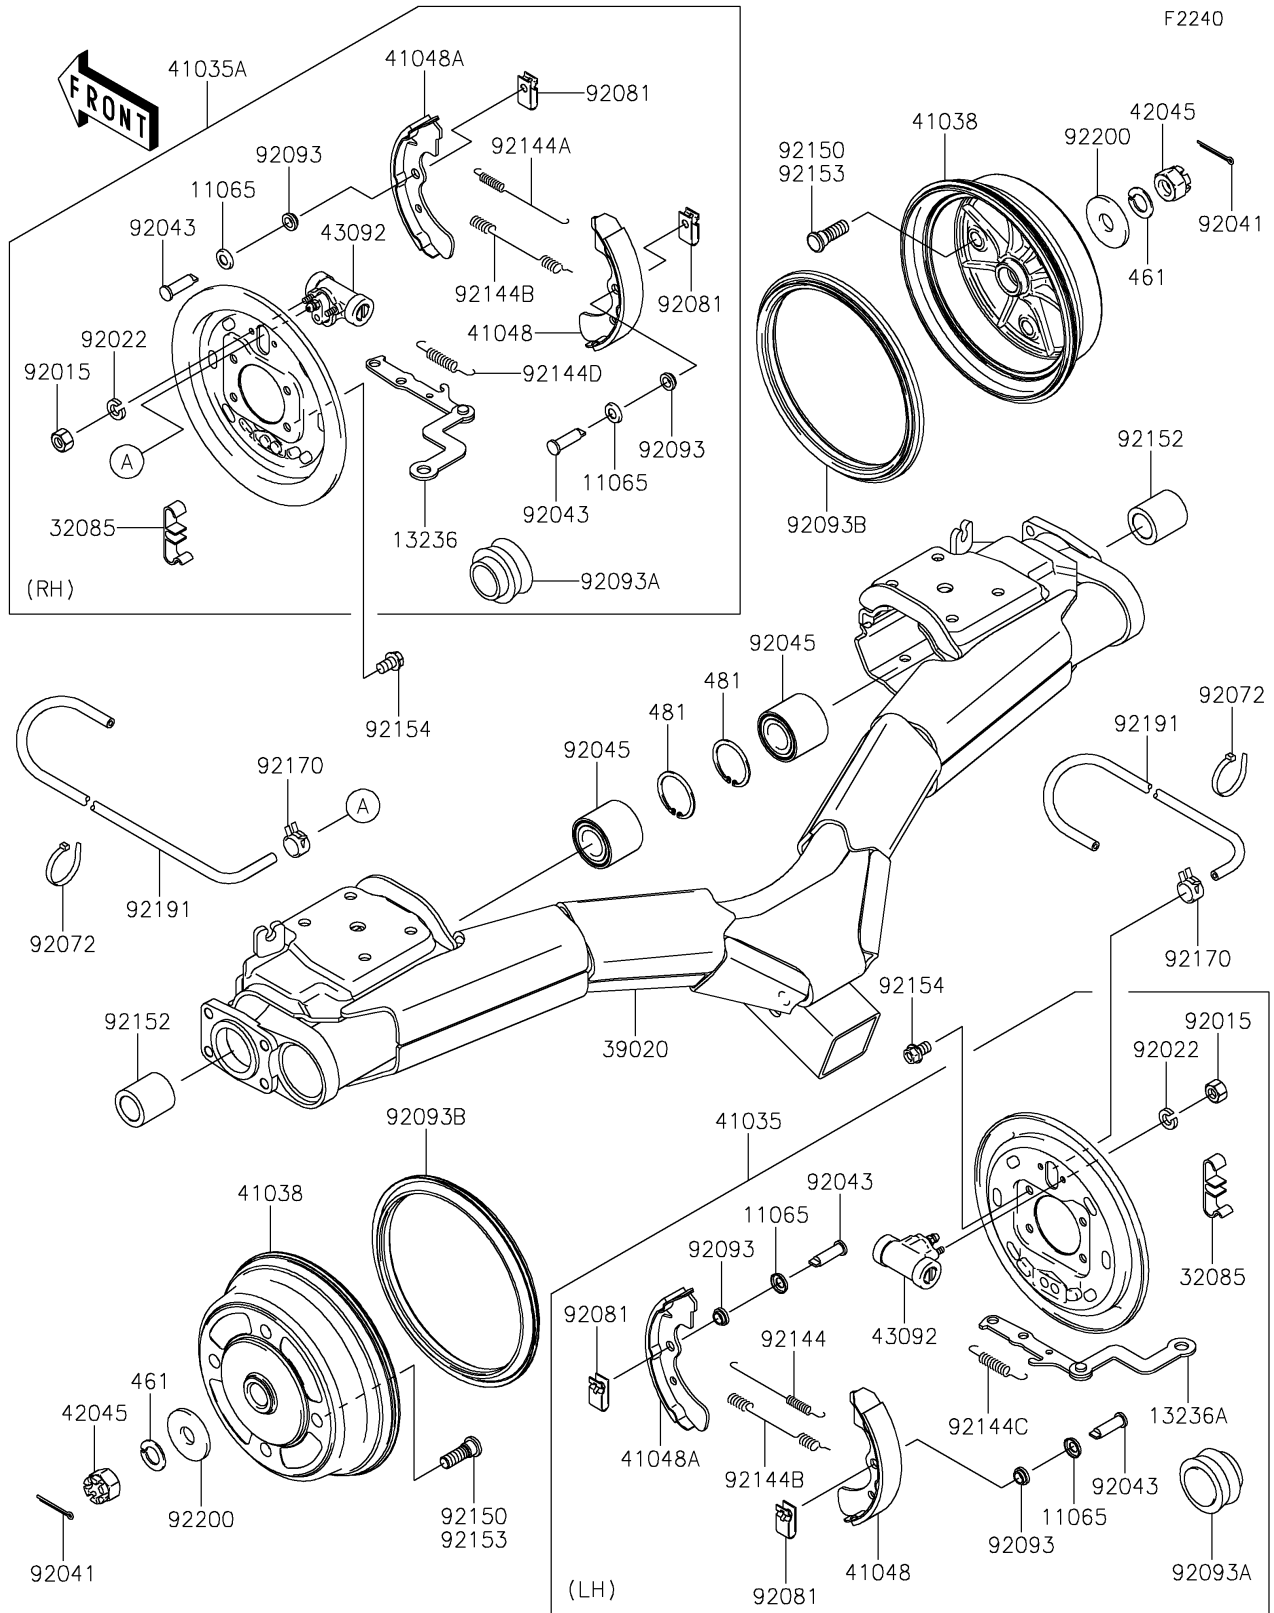

2026 MULE™ 4010 TRANS4x4® CAMO

PARTS DIAGRAM

Rear Hubs/Brakes