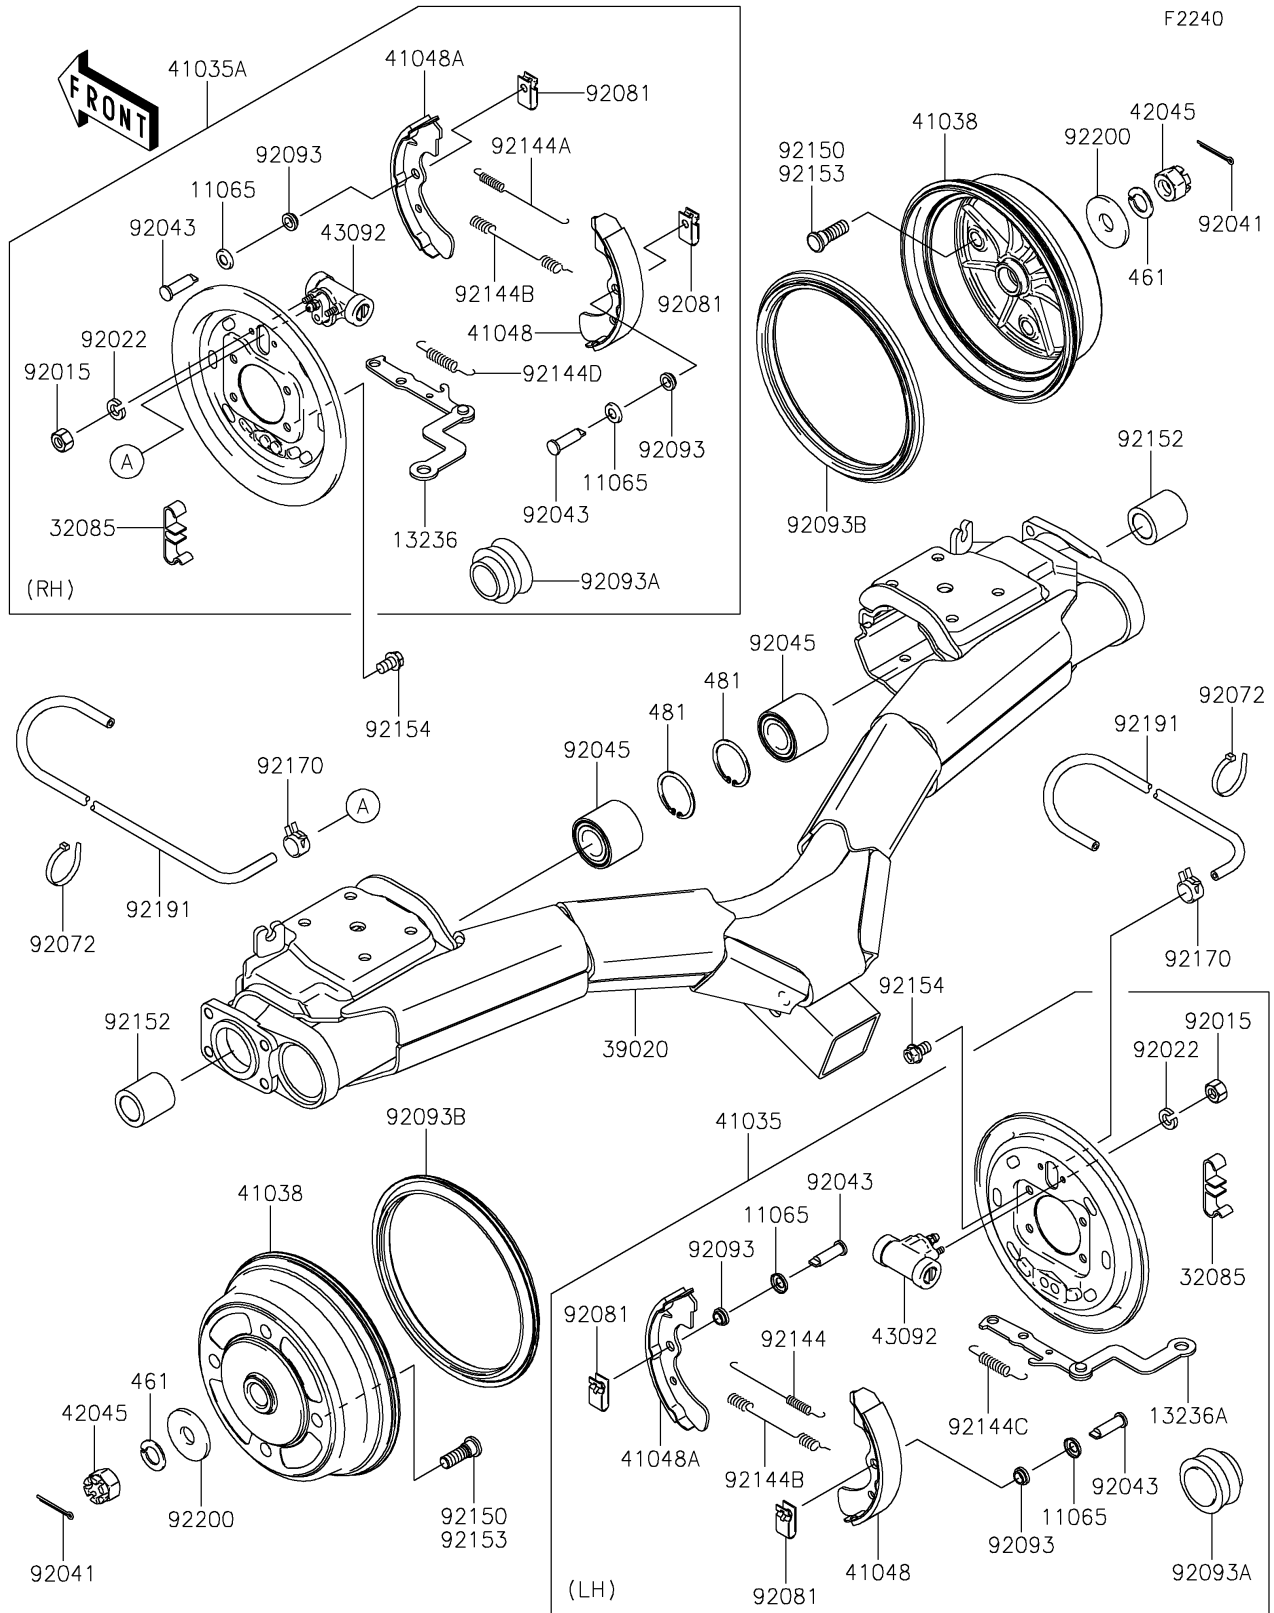

2025 MULE™ 4010 TRANS4x4® CAMO

PARTS DIAGRAM

Rear Hubs/Brakes

2025 MULE™ 4010 TRANS4x4® CAMO

Kawasaki
Let the Good Times Roll®

PARTS LIST

Rear Hubs/Brakes

ITEM NAME	PART NUMBER	QUANTITY
CAP (Ref # 11065)	11065-1175	4
LEVER-COMP,RR BRAKE PANEL,RH (Ref # 13236)	13236-1355	1
LEVER-COMP,RR BRAKE PANEL,LH (Ref # 13236A)	13236-1356	1
STOPPER,REAR BRAKE LEVER (Ref # 32085)	32085-1298	2
BRACKET-COMP-REAR SUSP (Ref # 39020)	39020-0005	1
PANEL-ASSY-BRAKE,RR,LH (Ref # 41035)	41035-7506	1
PANEL-ASSY-BRAKE,RR,RH (Ref # 41035A)	41035-7508	1
DRUM,REAR BRAKE (Ref # 41038)	41038-0035	2
SHOE-BRAKE (Ref # 41048)	41048-7502	2
SHOE-BRAKE (Ref # 41048A)	41048-7503	2
NUT,CASTLE,18MM (Ref # 42045)	42045-018	2
CYLINDER,REAR WHEEL (Ref # 43092)	43092-1053	2
NUT,6MM (Ref # 92015)	92015-1729	4
WASHER,SPRING,6MM (Ref # 92022)	92022-1951	4
COTTER,4.0X35 (Ref # 92041)	92041-1053	2
PIN (Ref # 92043)	92043-1636	4
BEARING-BALL,25BWD02CA68 (Ref # 92045)	92045-0107	2
BAND,L=123 (Ref # 92072)	92072-030	6
SPRING,SHOE CLAMP (Ref # 92081)	92081-1904	4
SEAL (Ref # 92093)	92093-1532	4
SEAL (Ref # 92093A)	92093-1533	2
SEAL,BS184.8X13.5ZS (Ref # 92093B)	92093-1543	2
SPRING,BRAKE (Ref # 92144)	92144-1299	1
SPRING,BRAKE (Ref # 92144A)	92144-1300	1
SPRING,BRAKE (Ref # 92144B)	92144-1301	2
SPRING,ROD,LH (Ref # 92144C)	92144-1302	1
SPRING,ROD,RH (Ref # 92144D)	92144-1303	1
BOLT (Ref # 92150)	92150-1366	8
COLLAR,25.1X38X40.8 (Ref # 92152)	92152-1276	2

2025 MULE™ 4010 TRANS4x4® CAMO

Kawasaki
Let the Good Times Roll®

PARTS LIST

Rear Hubs/Brakes

ITEM NAME	PART NUMBER	QUANTITY
BOLT,FLANGED,10X16 (Ref # 92154)	92154-7268	8
CLAMP (Ref # 92170)	92170-2042	2
TUBE,4.7X9.5X1100 (Ref # 92191)	92191-1525	2
WASHER,18.5X52X4.5 (Ref # 92200)	92200-1474	2
WASHER-SPRING,18MM (Ref # 461)	461DA1800	2
CIRCLIP-TYPE-C,52MM (Ref # 481)	481J5200	2