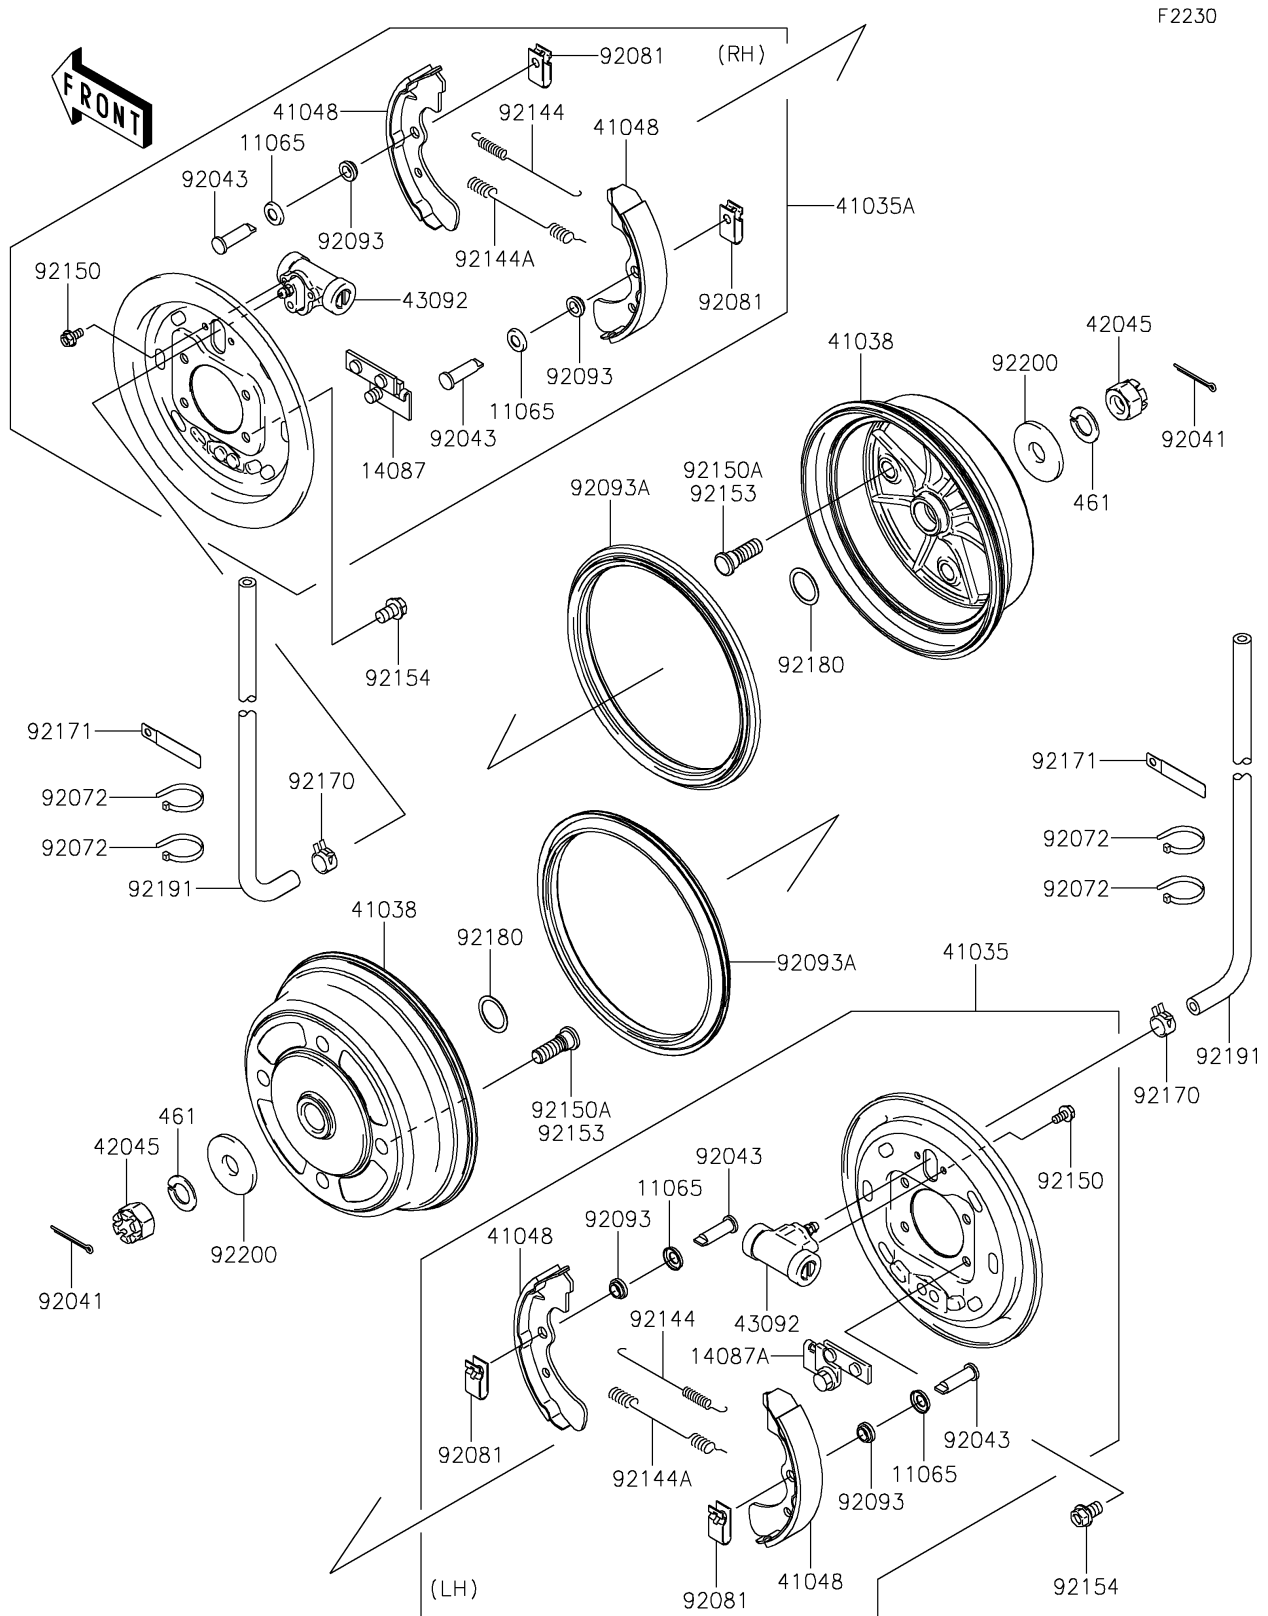

2026 MULE™ 4010 TRANS4x4® CAMO

PARTS DIAGRAM

Front Hubs/Brakes