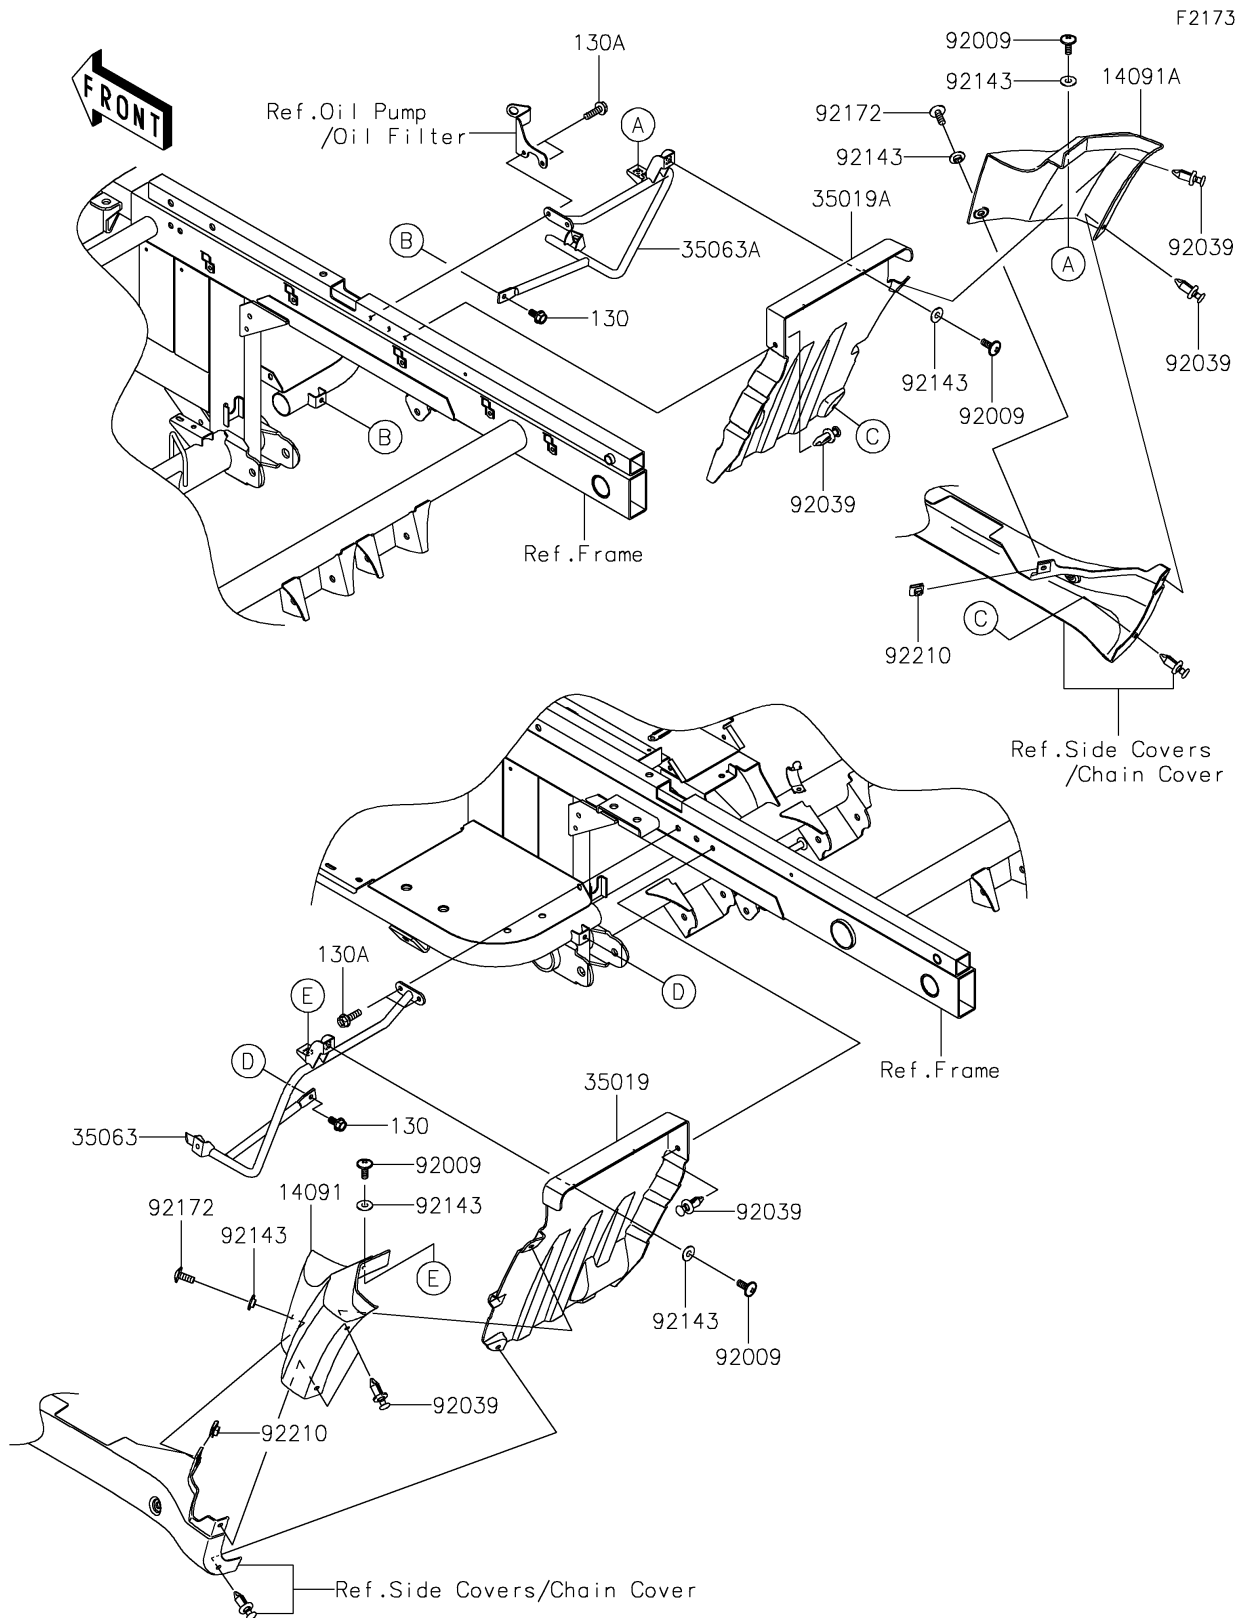

2026 MULE™ 4010 TRANS4x4® CAMO

PARTS DIAGRAM

Flap

2026 MULE™ 4010 TRANS4x4® CAMO

Kawasaki
Let the Good Times Roll®

PARTS LIST

Flap

ITEM NAME	PART NUMBER	QUANTITY
COVER,REAR FENDER,LWR,LH,F.BLK (Ref # 14091)	14091-0819-6Z	1
COVER,REAR FENDER,LWR,RH,F.BLK (Ref # 14091A)	14091-0820-6Z	1
FLAP,RR,LH (Ref # 35019)	35019-0066	1
FLAP,RR,RH (Ref # 35019A)	35019-0067	1
STAY,RR,LH (Ref # 35063)	35063-0451	1
STAY,RR,RH (Ref # 35063A)	35063-0452	1
SCREW,6X16 (Ref # 92009)	92009-1621	4
RIVET (Ref # 92039)	92039-0865	6
COLLAR (Ref # 92143)	92143-1087	6
SCREW,TAPPING,6X20 (Ref # 92172)	92172-0488	2
NUT,LEAF SPRING,6MM (Ref # 92210)	92210-0624	2
BOLT-FLANGED,6X14 (Ref # 130)	130BA0614	2
BOLT-FLANGED,6X20 (Ref # 130A)	130BA0620	4