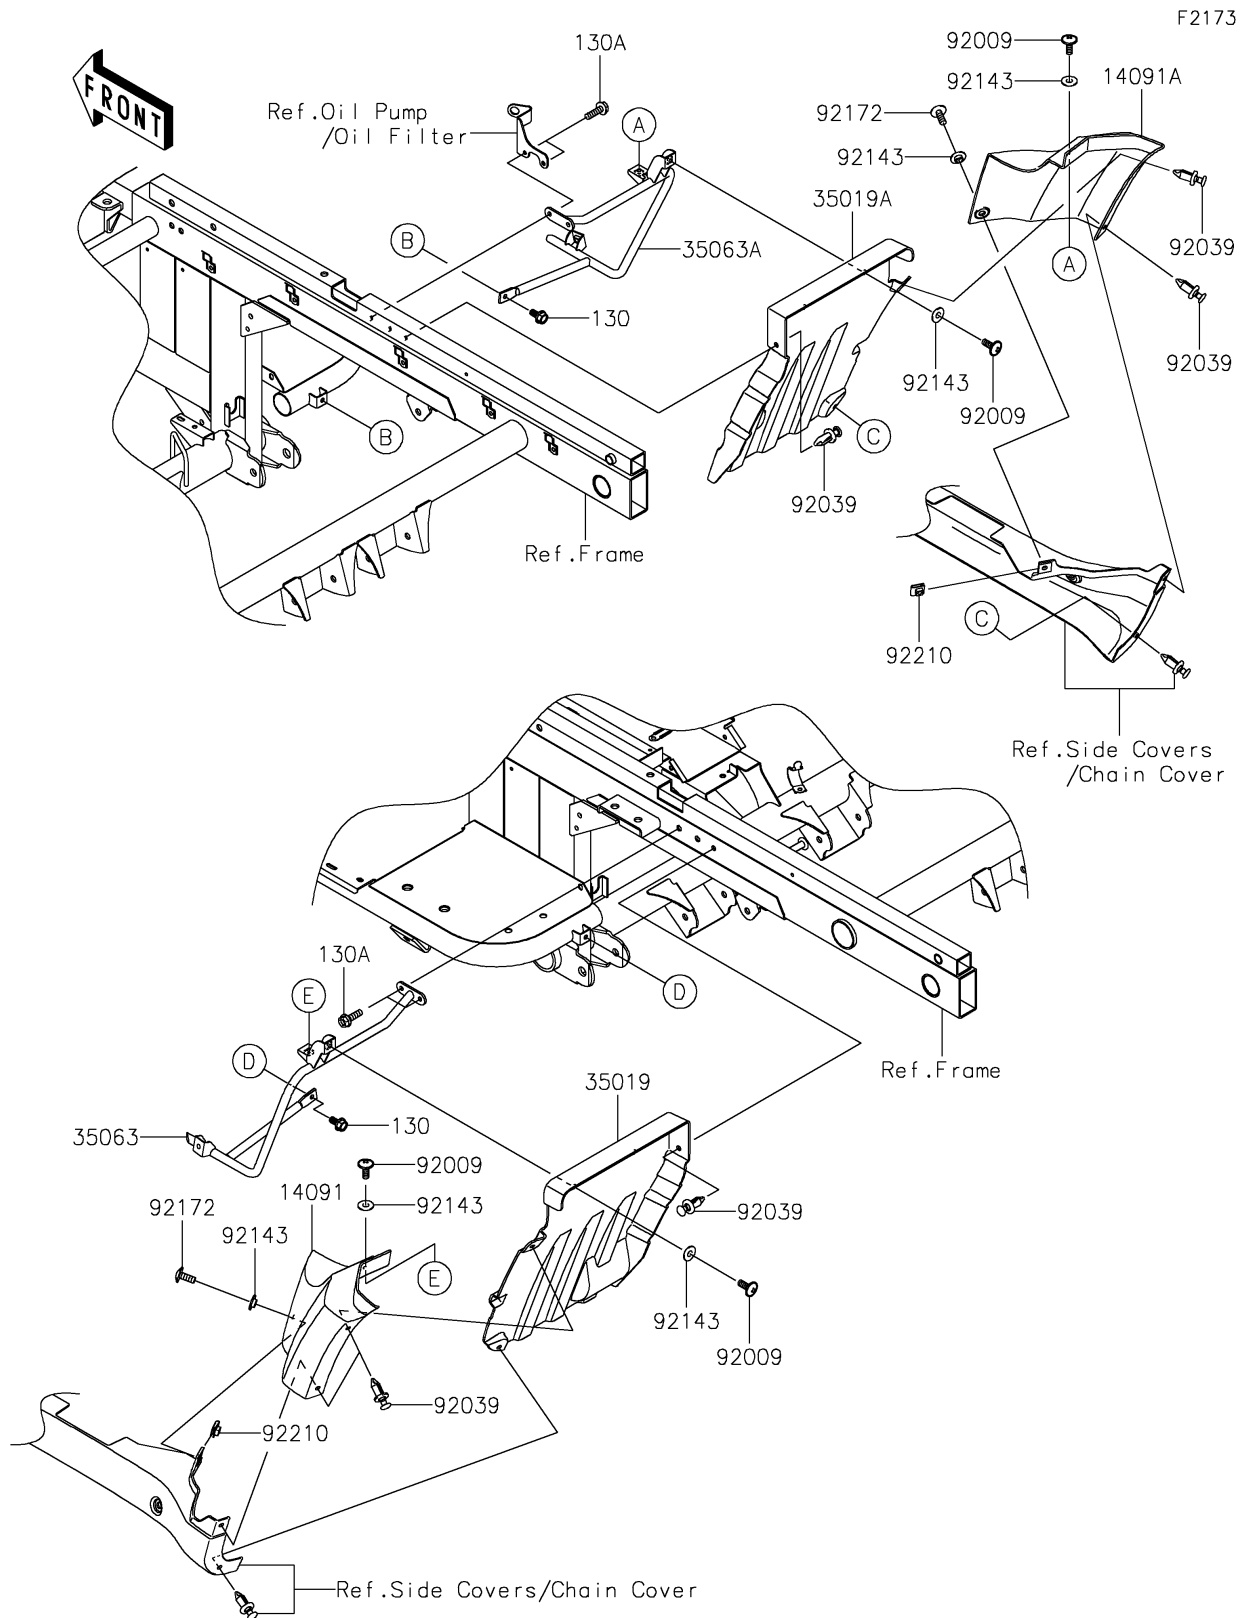

2025 MULE™ 4010 TRANS4x4® CAMO

PARTS DIAGRAM

Flap