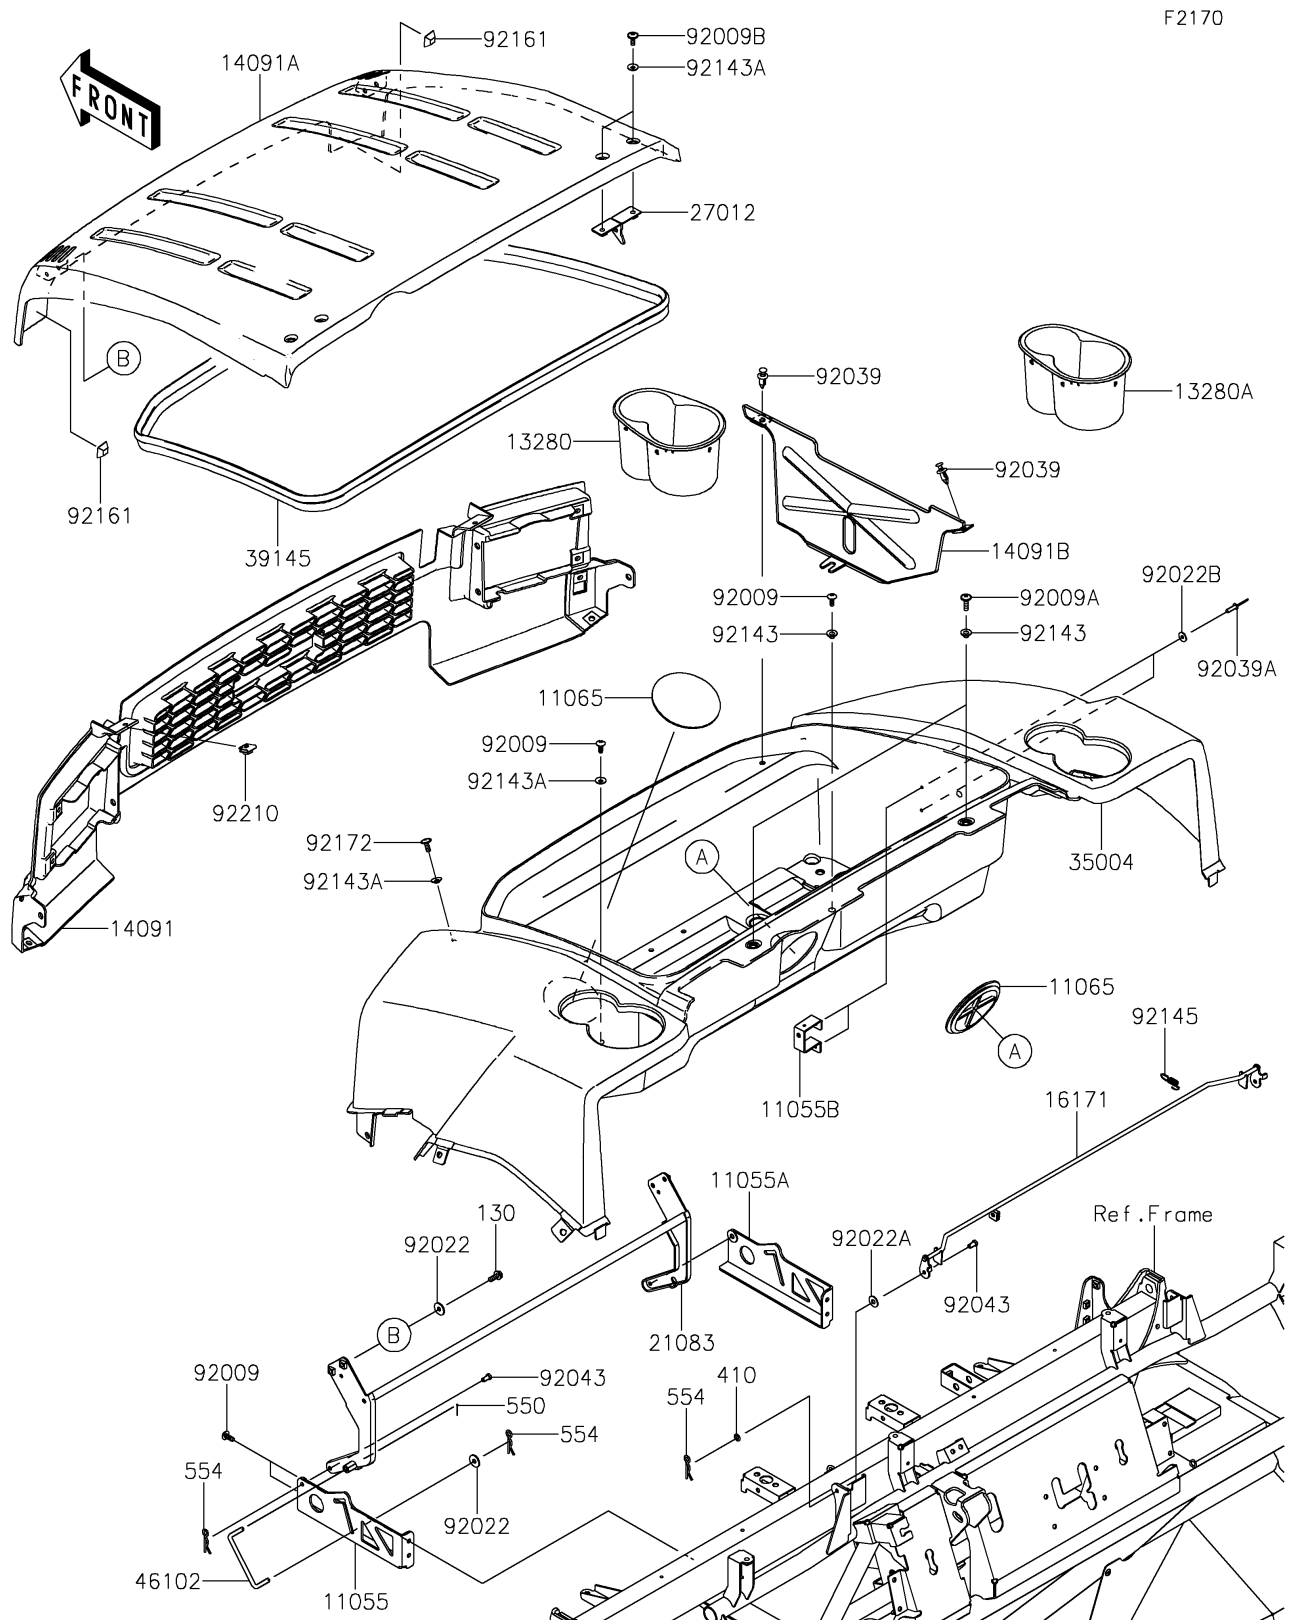

2026 MULE™ 4010 TRANS4x4® CAMO

Kawasaki
Let the Good Times Roll®

PARTS DIAGRAM

Fenders

2026 MULE™ 4010 TRANS4x4® CAMO

Kawasaki
Let the Good Times Roll®

PARTS LIST

Fenders

ITEM NAME	PART NUMBER	QUANTITY
BRACKET,HINGE,LH (Ref # 11055)	11055-0037	1
BRACKET,HINGE,RH (Ref # 11055A)	11055-0038	1
BRACKET,RESERVOIR TANK (Ref # 11055B)	11055-0124	1
CAP,F.BLACK (Ref # 11065)	11065-1053-6Z	2
HOLDER,CUP HOLDER,LH,F.BLACK (Ref # 13280)	13280-0265-6Z	1
HOLDER,CUP HOLDER,RH,F.BLACK (Ref # 13280A)	13280-0266-6Z	1
COVER,FRONT GRILLE,CAMOUFLAGE (Ref # 14091)	14091-0976-72X	1
COVER,FRONT FENDER,CAMOUFLAGE (Ref # 14091A)	14091-0977-72X	1
COVER,RESERVOIR TANK (Ref # 14091B)	14091-1715	1
LINK (Ref # 16171)	16171-0015	1
ARM,HOOD (Ref # 21083)	21083-0051	1
HOOK,HOOD (Ref # 27012)	27012-0119	2
FENDER-FRONT,CNT,CAMOUFLAGE (Ref # 35004)	35004-0109-72X	1
TRIM-SEAL,L=2350 (Ref # 39145)	39145-0032	1
ROD (Ref # 46102)	46102-0103	1
SCREW,TAPPING,6X16 (Ref # 92009)	92009-1166	6
SCREW,6X22,BLACK (Ref # 92009A)	92009-1256	2
SCREW,6X16 (Ref # 92009B)	92009-1621	4
WASHER,6.5X20X1.6,BLACK (Ref # 92022)	92022-1346	5
WASHER,7X18X1.2 (Ref # 92022A)	92022-1545	2
WASHER,4.3X12.5X1 (Ref # 92022B)	92022-1949	2
RIVET (Ref # 92039)	92039-0865	2
RIVET (Ref # 92039A)	92039-1150	2
PIN,6X9 (Ref # 92043)	92043-1626	4
COLLAR (Ref # 92143)	92143-1057	3
COLLAR (Ref # 92143A)	92143-1087	7
SPRING (Ref # 92145)	92145-0215	1
DAMPER,FR HOOD (Ref # 92161)	92161-0790	2
SCREW,TAPPING,6X20 (Ref # 92172)	92172-0488	2

2026 MULE™ 4010 TRANS4x4® CAMO

Kawasaki
Let the Good Times Roll®

PARTS LIST

Fenders

ITEM NAME	PART NUMBER	QUANTITY
NUT,LEAF SPRING,6MM (Ref # 92210)	92210-0624	2
BOLT-FLANGED,6X16 (Ref # 130)	130BA0616	4
WASHER-PLAIN-SMALL (Ref # 410)	410AA0600	2
PIN-COTTER,1.6X15 (Ref # 550)	550AA1615	1
PIN-SNAP,1.2X21.2 (Ref # 554)	554DA0600	5