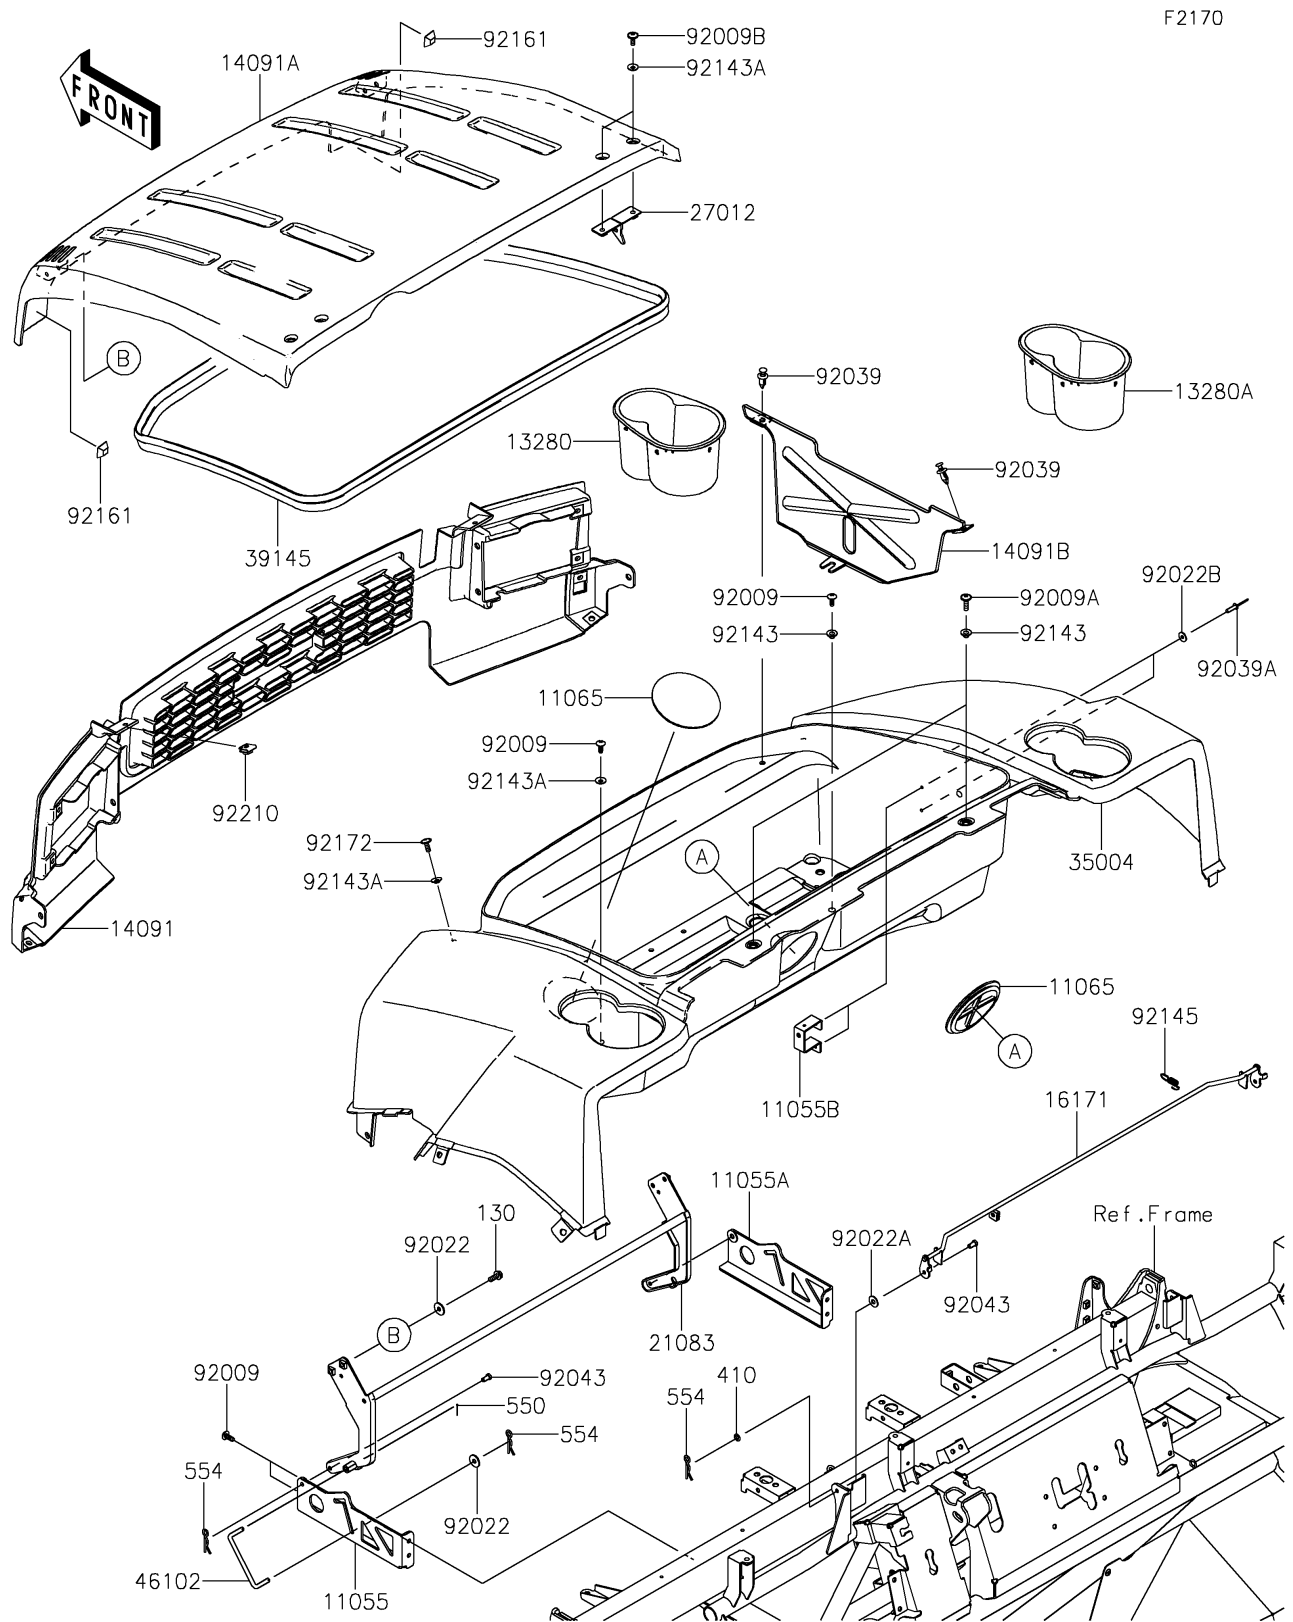

2025 MULE™ 4010 TRANS4x4® CAMO

PARTS DIAGRAM

Fenders