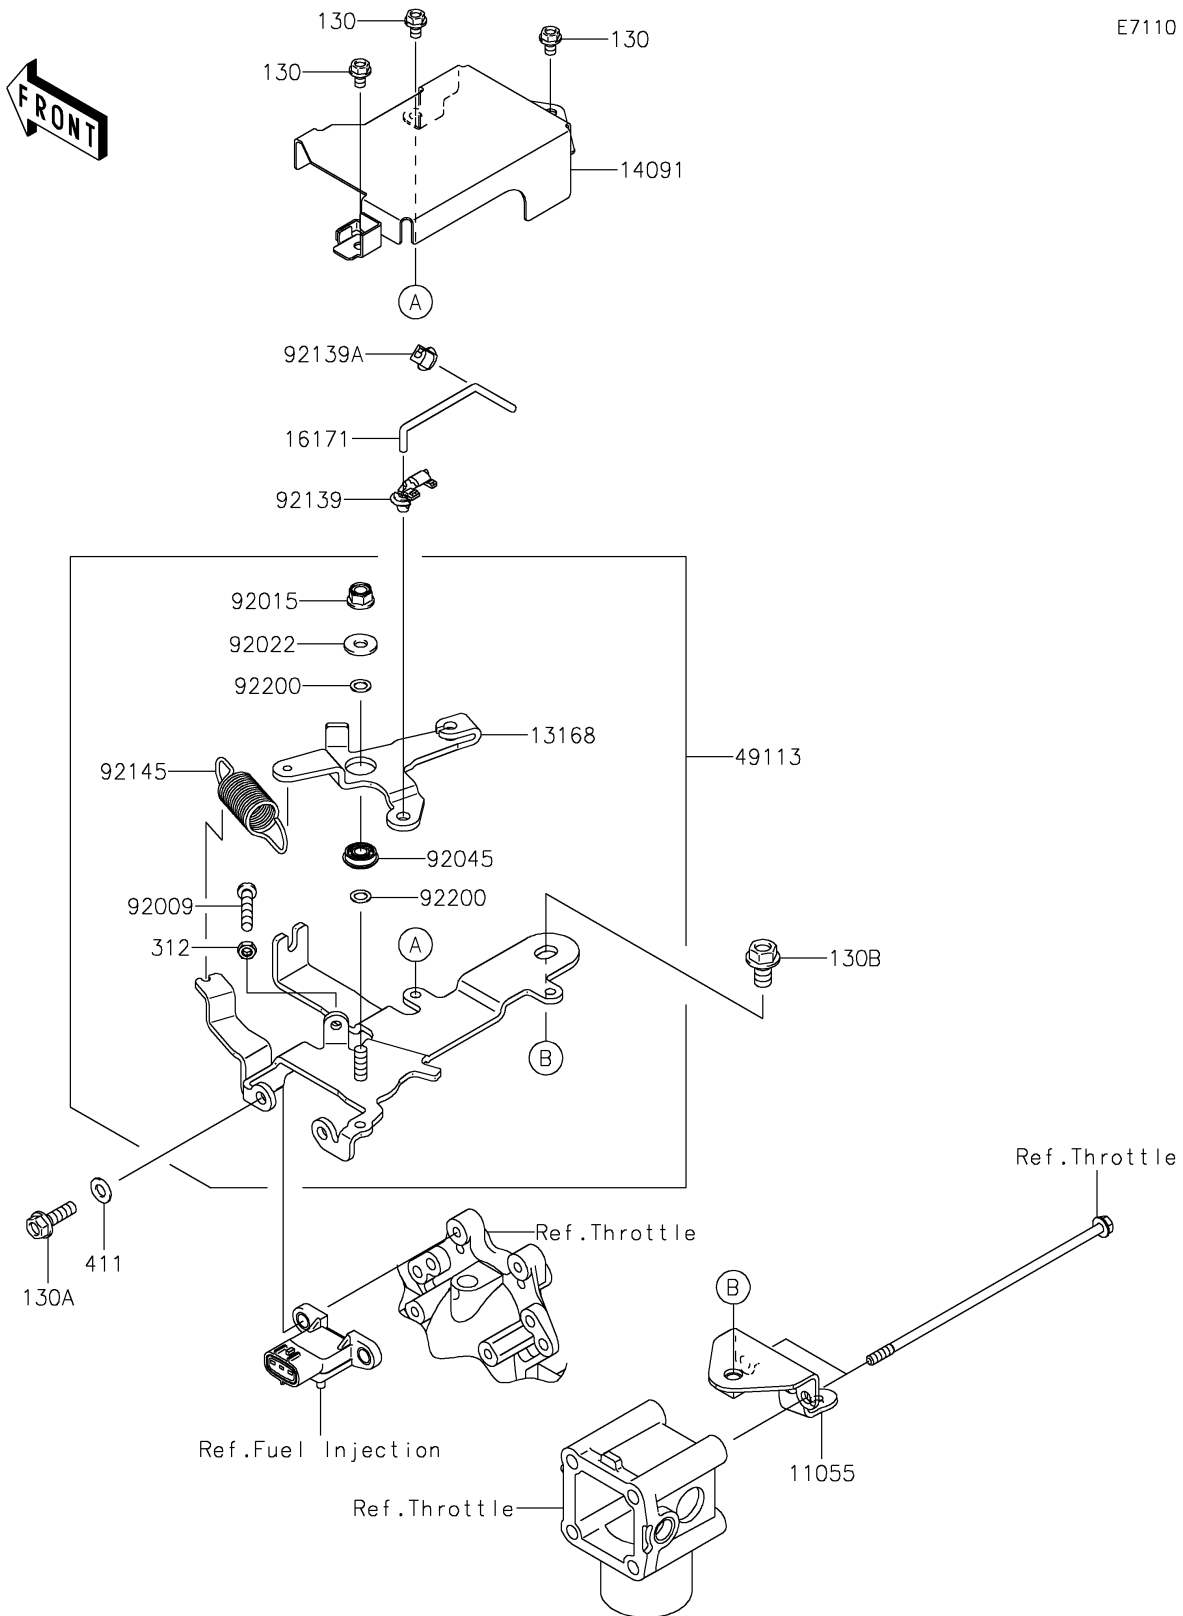

2026 MULE™ 4010 TRANS4x4® CAMO

PARTS DIAGRAM

Control

E7110

2026 MULE™ 4010 TRANS4x4® CAMO

Kawasaki
Let the Good Times Roll®

PARTS LIST

Control

ITEM NAME	PART NUMBER	QUANTITY
BRACKET (Ref # 11055)	11055-2020	1
LEVER (Ref # 13168)	13168-2509	1
COVER,CONTROL PANEL (Ref # 14091)	14091-1757	1
LINK (Ref # 16171)	16171-2105	1
PANEL-COMP-CONTROL (Ref # 49113)	49113-2211	1
SCREW,5X30 (Ref # 92009)	92009-2381	1
NUT,LOCK,FLANGED,6MM (Ref # 92015)	92015-1339	1
WASHER,6.5X16X1.6 (Ref # 92022)	92022-2247	1
BEARING-BALL,696ZZ1NR MC3 (Ref # 92045)	92045-2223	1
BUSHING,CONT-PANEL (Ref # 92139)	92139-2060	1
BUSHING,THROTTLE-BODY (Ref # 92139A)	92139-2061	1
SPRING (Ref # 92145)	92145-2186	1
WASHER,6.2X10X0.5 (Ref # 92200)	92200-2083	2
BOLT-FLANGED,5X8 (Ref # 130)	130BA0508	3
BOLT-FLANGED,6X20 (Ref # 130A)	130BA0620	2
BOLT-FLANGED,8X14 (Ref # 130B)	130BA0814	1
NUT-HEX,5MM (Ref # 312)	312AA0500	1
WASHER-PLAIN,6MM (Ref # 411)	411AB0600	2