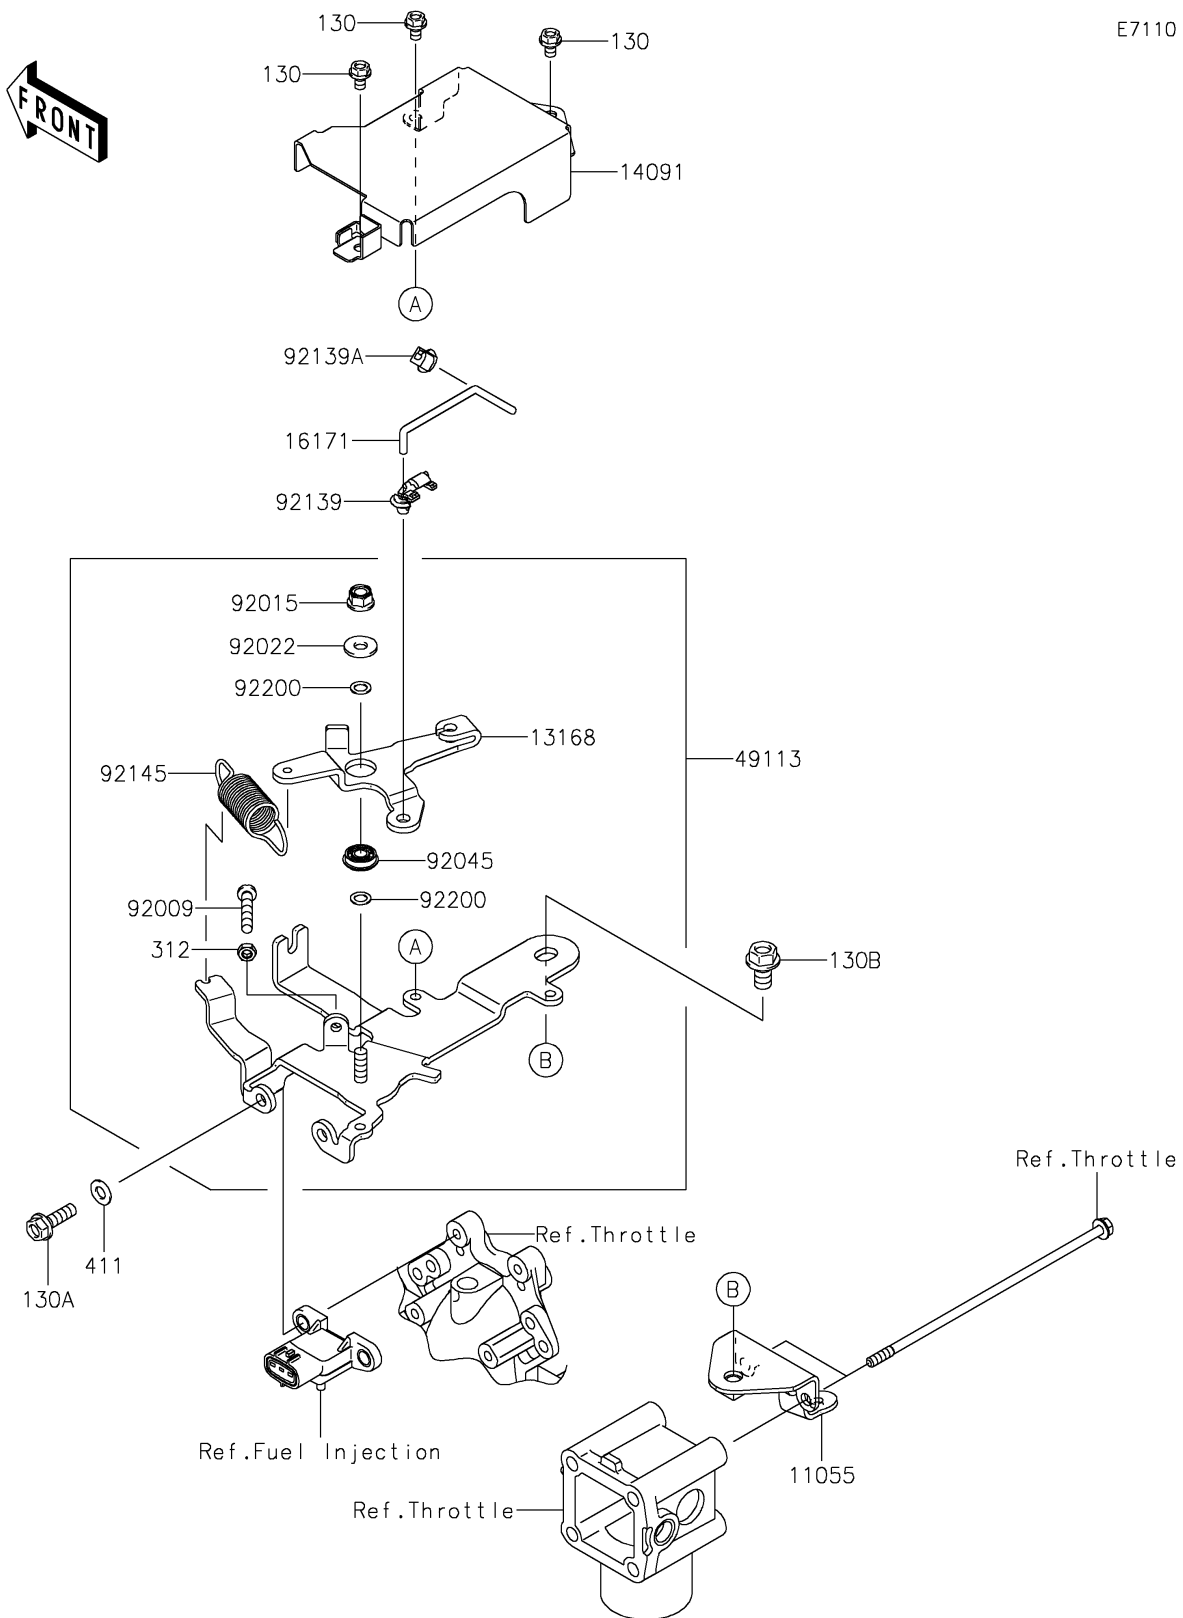

## PARTS DIAGRAM

### Control

E7110

## PARTS LIST

### Control

ITEM NAME	PART NUMBER	QUANTITY
BRACKET (Ref # 11055)	11055-2020	1
LEVER (Ref # 13168)	13168-2509	1
COVER,CONTROL PANEL (Ref # 14091)	14091-1757	1
LINK (Ref # 16171)	16171-2105	1
PANEL-COMP-CONTROL (Ref # 49113)	49113-2211	1
SCREW,5X30 (Ref # 92009)	92009-2381	1
NUT,LOCK,FLANGED,6MM (Ref # 92015)	92015-1339	1
WASHER,6.5X16X1.6 (Ref # 92022)	92022-2247	1
BEARING-BALL,696ZZ1NR MC3 (Ref # 92045)	92045-2223	1
BUSHING,CONT-PANEL (Ref # 92139)	92139-2060	1
BUSHING,THROTTLE-BODY (Ref # 92139A)	92139-2061	1
SPRING (Ref # 92145)	92145-2186	1
WASHER,6.2X10X0.5 (Ref # 92200)	92200-2083	2
BOLT-FLANGED,5X8 (Ref # 130)	130BA0508	3
BOLT-FLANGED,6X20 (Ref # 130A)	130BA0620	2
BOLT-FLANGED,8X14 (Ref # 130B)	130BA0814	1
NUT-HEX,5MM (Ref # 312)	312AA0500	1
WASHER-PLAIN,6MM (Ref # 411)	411AB0600	2