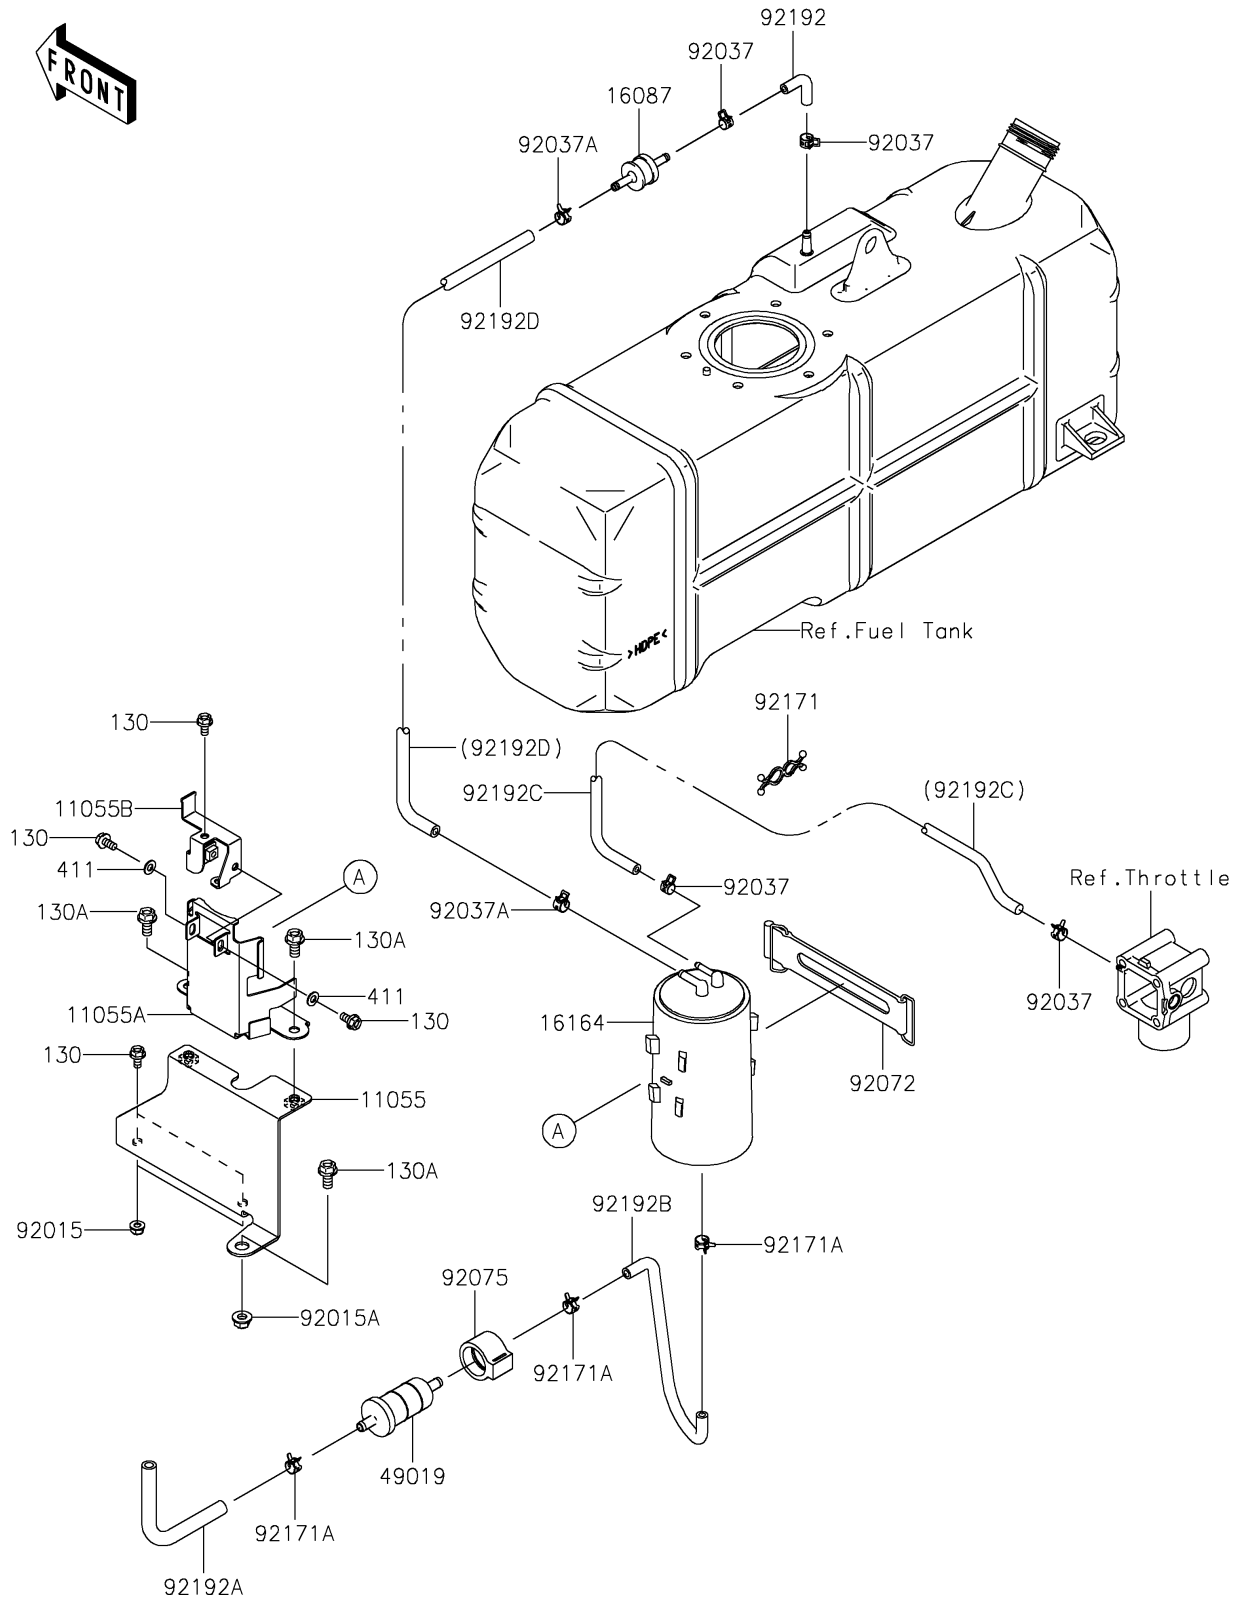

2026 MULE™ 4010 TRANS4x4® CAMO

PARTS DIAGRAM

Fuel Evaporative System

E1650

2026 MULE™ 4010 TRANS4x4® CAMO

PARTS LIST

Fuel Evaporative System

ITEM NAME	PART NUMBER	QUANTITY
-----------	-------------	----------
