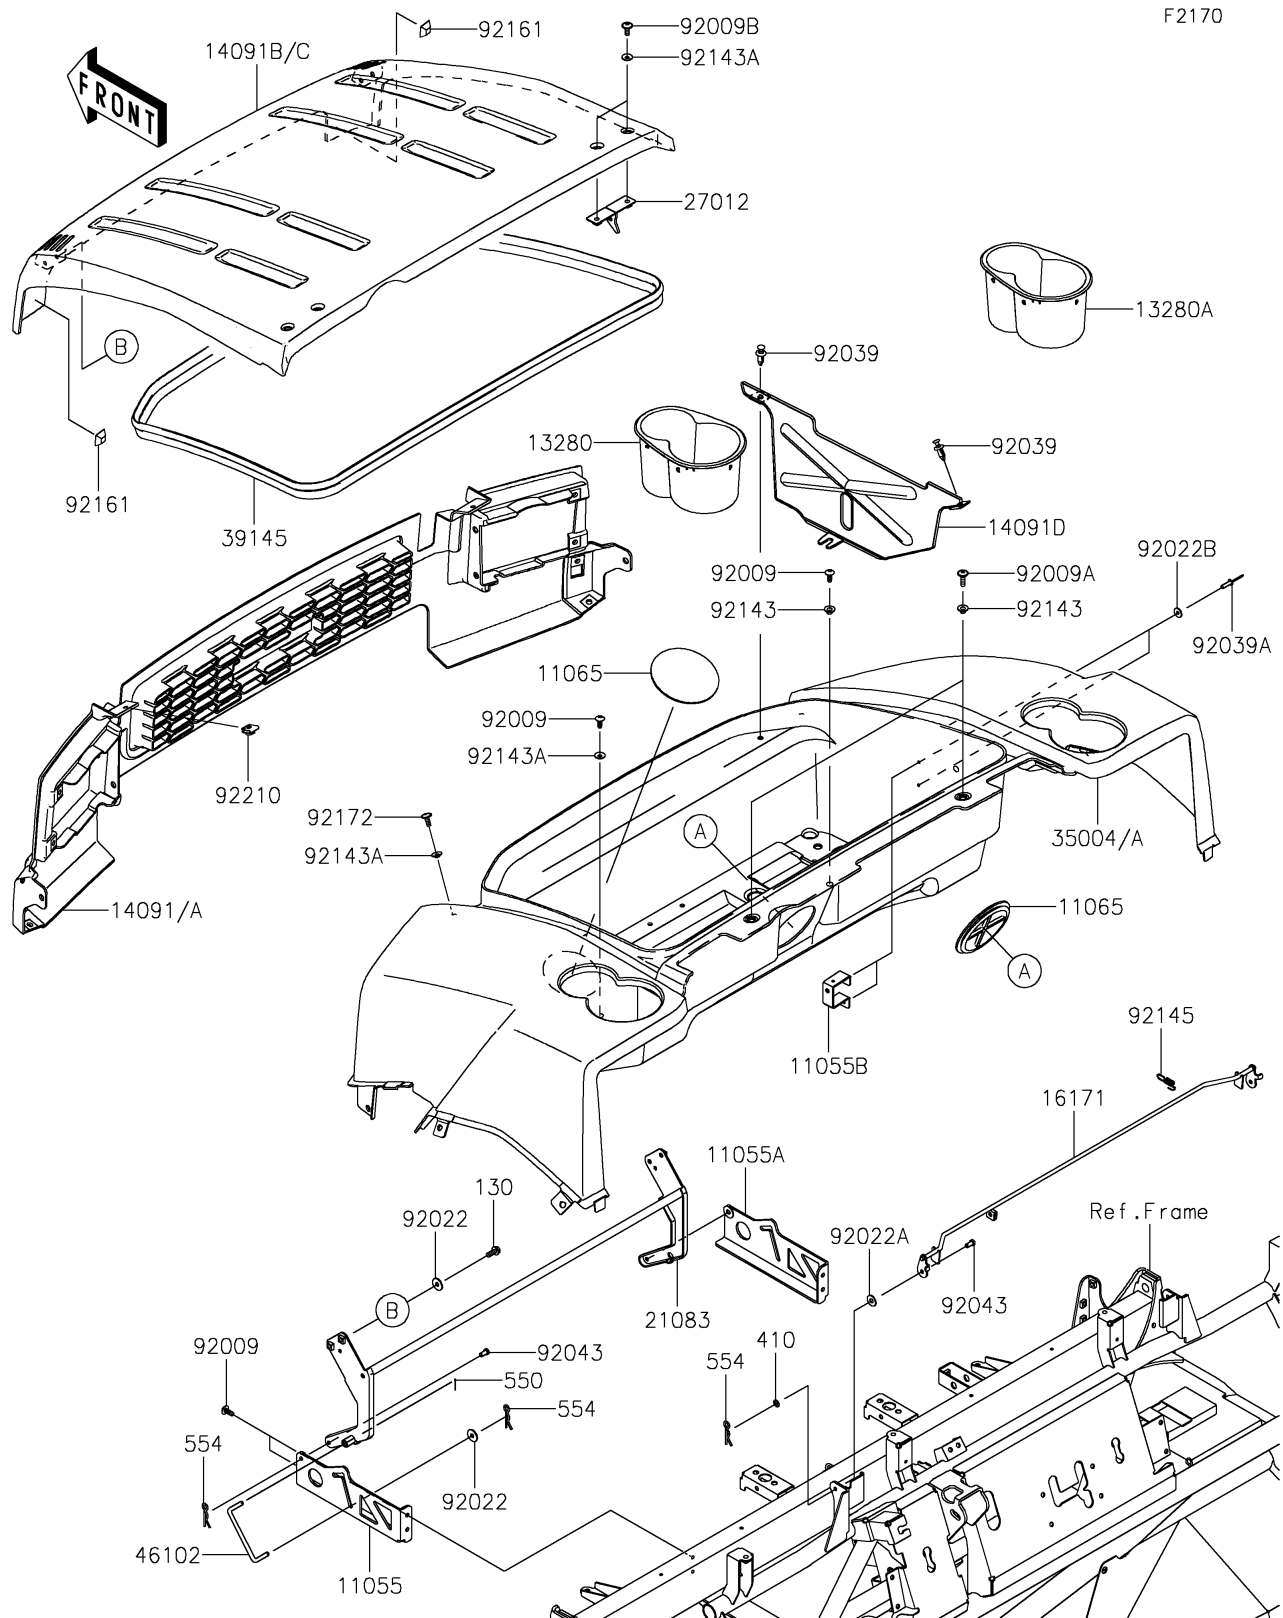

2025 MULE 4000 TRANS™

PARTS DIAGRAM

Fenders

2025 MULE 4000 TRANS™

Kawasaki

Let the Good Times Roll®

PARTS LIST

Fenders

ITEM NAME	PART NUMBER	QUANTITY
BRACKET,HINGE,LH (Ref # 11055)	11055-0037	1
BRACKET,HINGE,RH (Ref # 11055A)	11055-0038	1
BRACKET,RESERVOIR TANK (Ref # 11055B)	11055-0124	1
CAP,F.BLACK (Ref # 11065)	11065-1053-6Z	2
HOLDER,CUP HOLDER,LH,F.BLACK (Ref # 13280)	13280-0265-6Z	1
HOLDER,CUP HOLDER,RH,F.BLACK (Ref # 13280A)	13280-0266-6Z	1
COVER,FRONT GRILLE,B.WHITE (Ref # 14091)	14091-0818-266	1
COVER,FRONT FENDER,B.WHITE (Ref # 14091B)	14091-0829-266	1
COVER,RESERVOIR TANK (Ref # 14091D)	14091-1715	1
LINK (Ref # 16171)	16171-0015	1
ARM,HOOD (Ref # 21083)	21083-0051	1
HOOK,HOOD (Ref # 27012)	27012-0119	2
FENDER-FRONT,CNT,B.WHITE (Ref # 35004)	35004-0096-266	1
TRIM-SEAL,L=2350 (Ref # 39145)	39145-0032	1
ROD (Ref # 46102)	46102-0103	1
SCREW,TAPPING,6X16 (Ref # 92009)	92009-1166	6
SCREW,6X22,BLACK (Ref # 92009A)	92009-1256	2
SCREW,6X16 (Ref # 92009B)	92009-1621	4
WASHER,6.5X20X1.6,BLACK (Ref # 92022)	92022-1346	5
WASHER,7X18X1.2 (Ref # 92022A)	92022-1545	2
WASHER,4.3X12.5X1 (Ref # 92022B)	92022-1949	2
RIVET (Ref # 92039)	92039-0865	2
RIVET (Ref # 92039A)	92039-1150	2
PIN,6X9 (Ref # 92043)	92043-1626	4
COLLAR (Ref # 92143)	92143-1057	3
COLLAR (Ref # 92143A)	92143-1087	7
SPRING (Ref # 92145)	92145-0215	1
DAMPER,FR HOOD (Ref # 92161)	92161-0790	2
SCREW,TAPPING,6X20 (Ref # 92172)	92172-0488	2

2025 MULE 4000 TRANS™

PARTS LIST

Fenders

ITEM NAME	PART NUMBER	QUANTITY
NUT,LEAF SPRING,6MM (Ref # 92210)	92210-0624	2
BOLT-FLANGED,6X16 (Ref # 130)	130BA0616	4
WASHER-PLAIN-SMALL (Ref # 410)	410AA0600	2
PIN-COTTER,1.6X15 (Ref # 550)	550AA1615	1
PIN-SNAP,1.2X21.2 (Ref # 554)	554DA0600	5