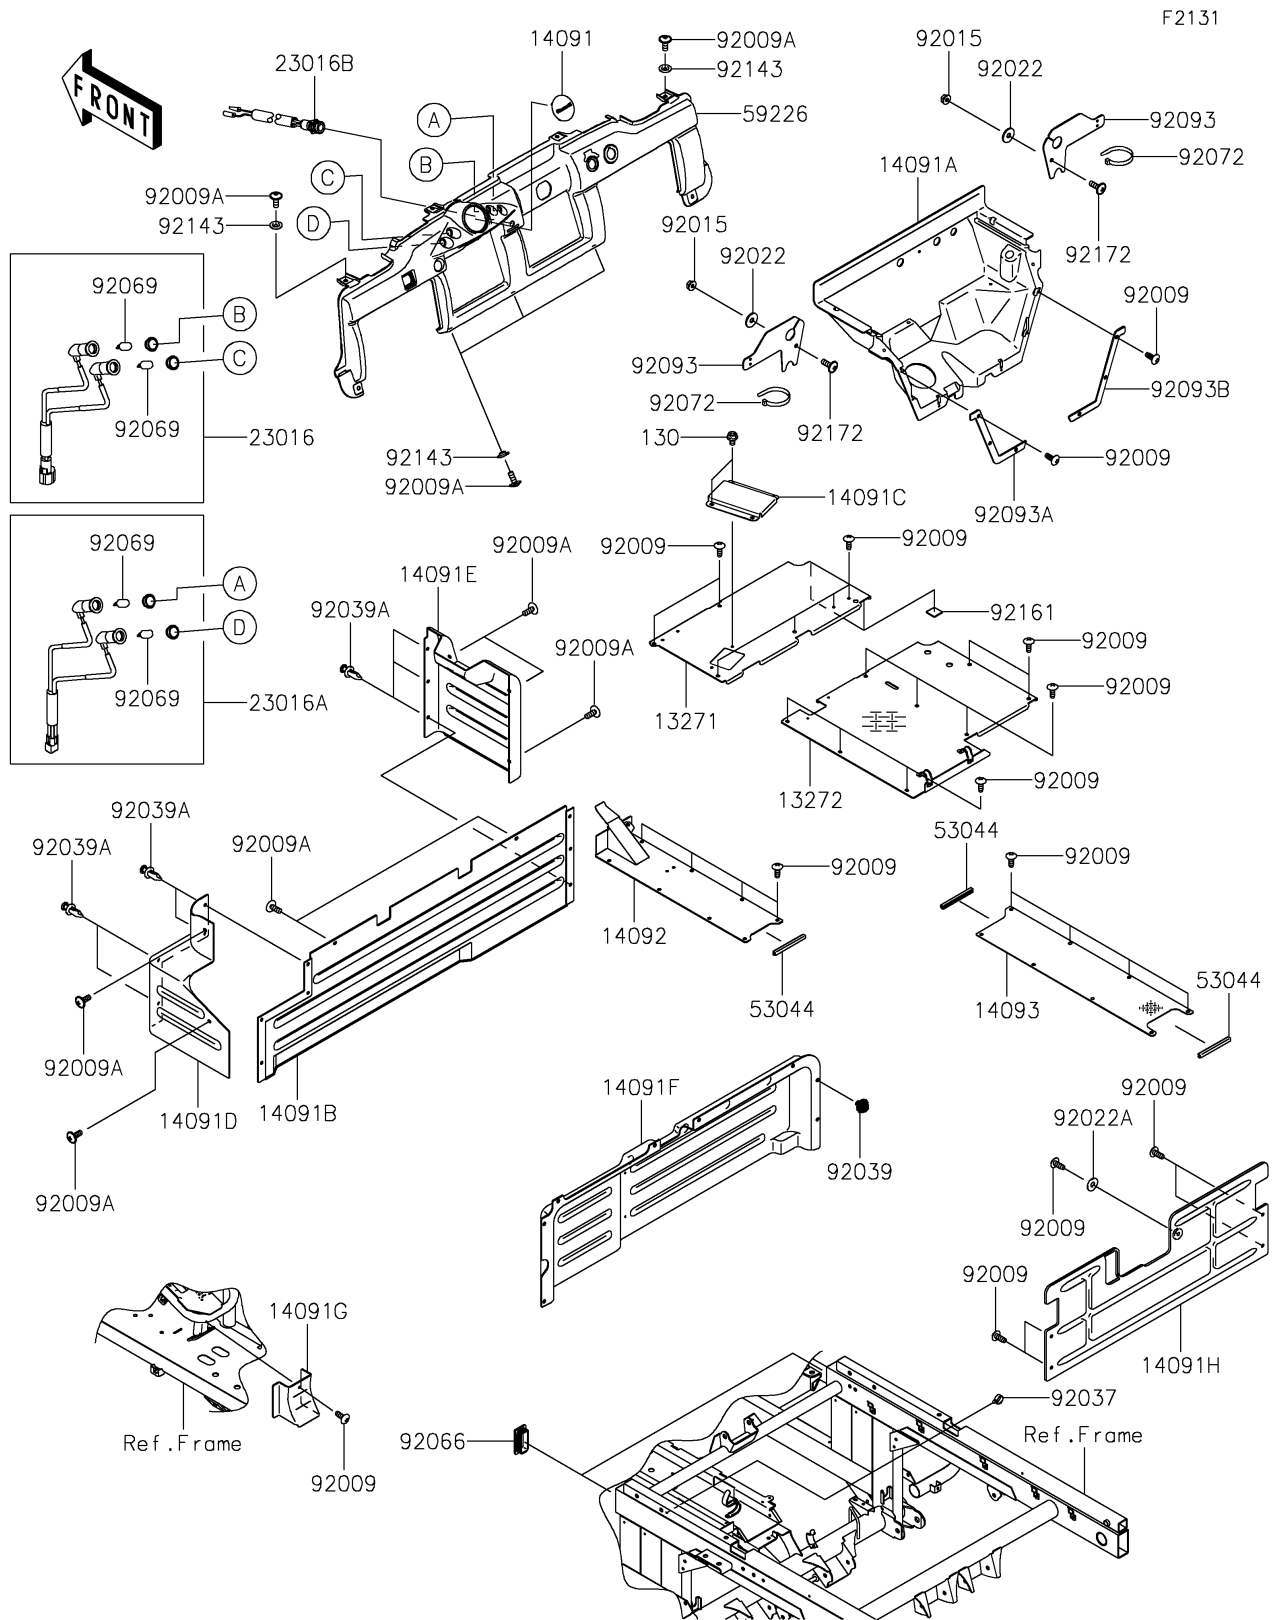

2026 MULE 4000 TRANS™

PARTS DIAGRAM

Frame Fittings