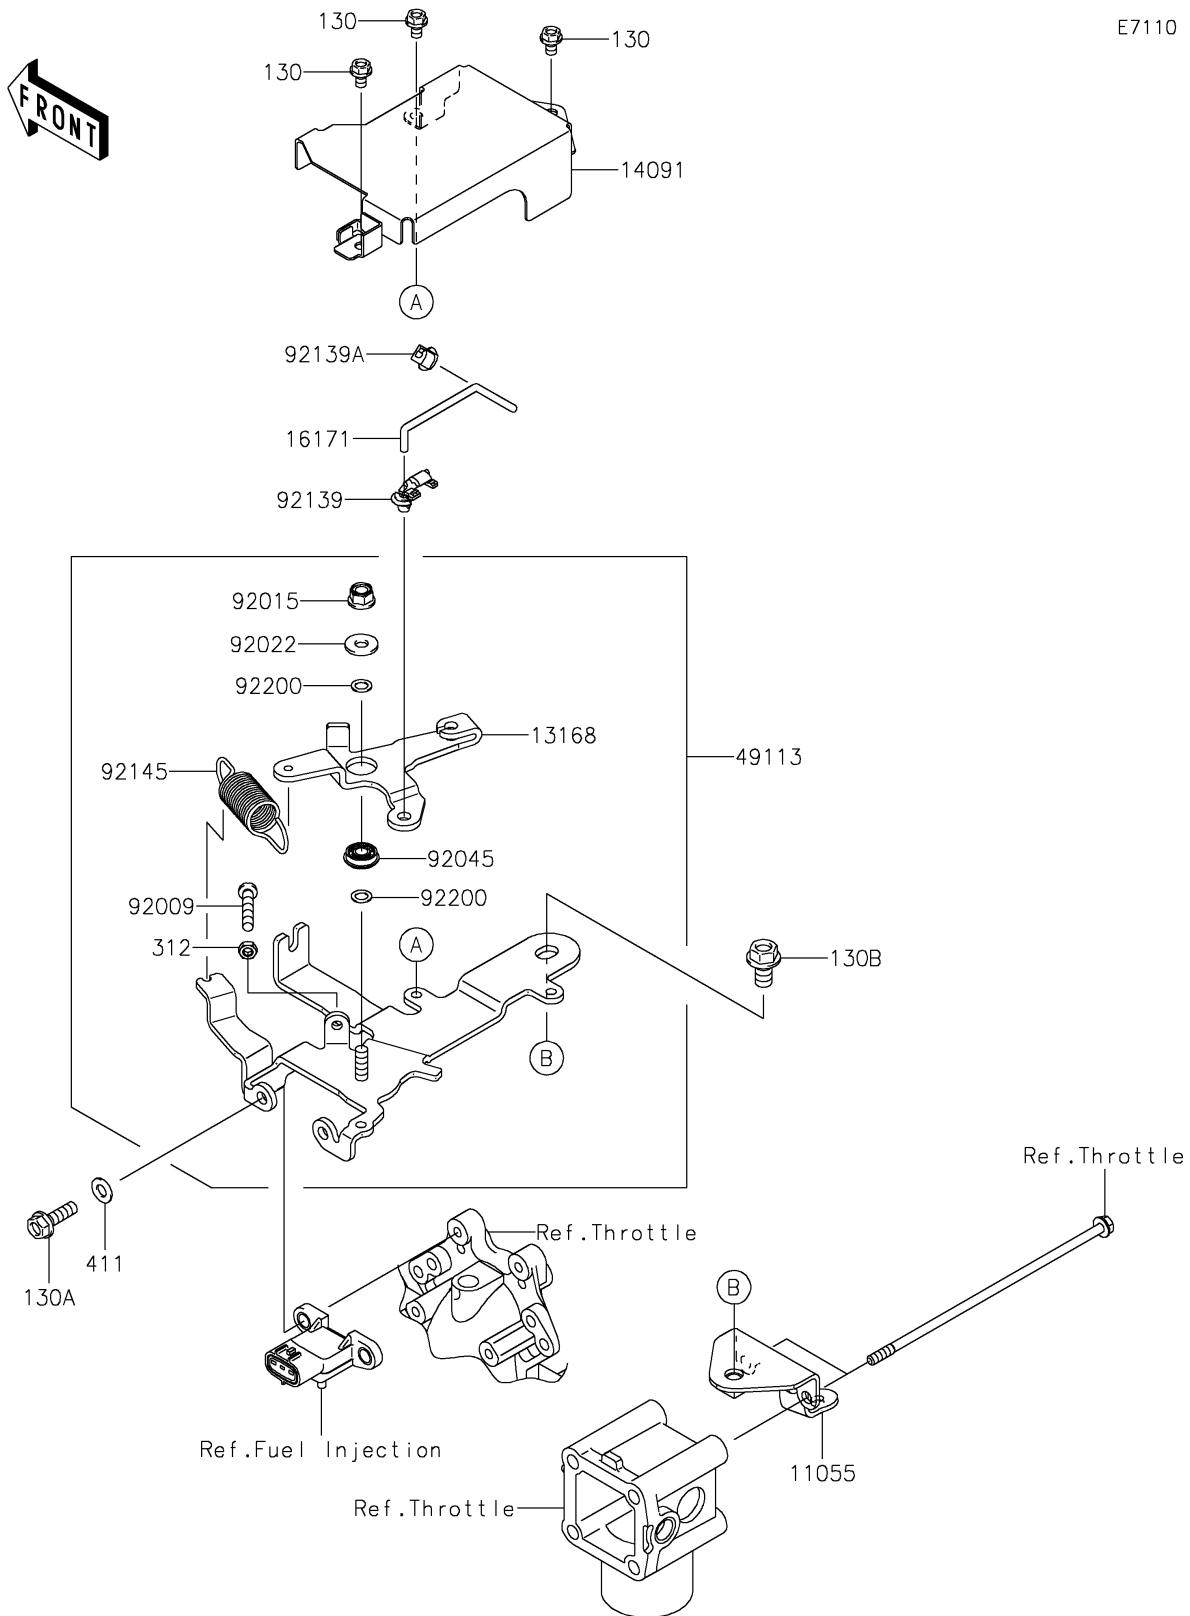

2026 MULE 4000 TRANS™

PARTS DIAGRAM

Control

E7110

2026 MULE 4000 TRANS™

PARTS LIST

Control

ITEM NAME	PART NUMBER	QUANTITY
BRACKET (Ref # 11055)	11055-2020	1
LEVER (Ref # 13168)	13168-2509	1
COVER,CONTROL PANEL (Ref # 14091)	14091-1757	1
LINK (Ref # 16171)	16171-2105	1
PANEL-COMP-CONTROL (Ref # 49113)	49113-2211	1
SCREW,5X30 (Ref # 92009)	92009-2381	1
NUT,LOCK,FLANGED,6MM (Ref # 92015)	92015-1339	1
WASHER,6.5X16X1.6 (Ref # 92022)	92022-2247	1
BEARING-BALL,696ZZ1NR MC3 (Ref # 92045)	92045-2223	1
BUSHING,CONT-PANEL (Ref # 92139)	92139-2060	1
BUSHING,THROTTLE-BODY (Ref # 92139A)	92139-2061	1
SPRING (Ref # 92145)	92145-2186	1
WASHER,6.2X10X0.5 (Ref # 92200)	92200-2083	2
BOLT-FLANGED,5X8 (Ref # 130)	130BA0508	3
BOLT-FLANGED,6X20 (Ref # 130A)	130BA0620	2
BOLT-FLANGED,8X14 (Ref # 130B)	130BA0814	1
NUT-HEX,5MM (Ref # 312)	312AA0500	1
WASHER-PLAIN,6MM (Ref # 411)	411AB0600	2