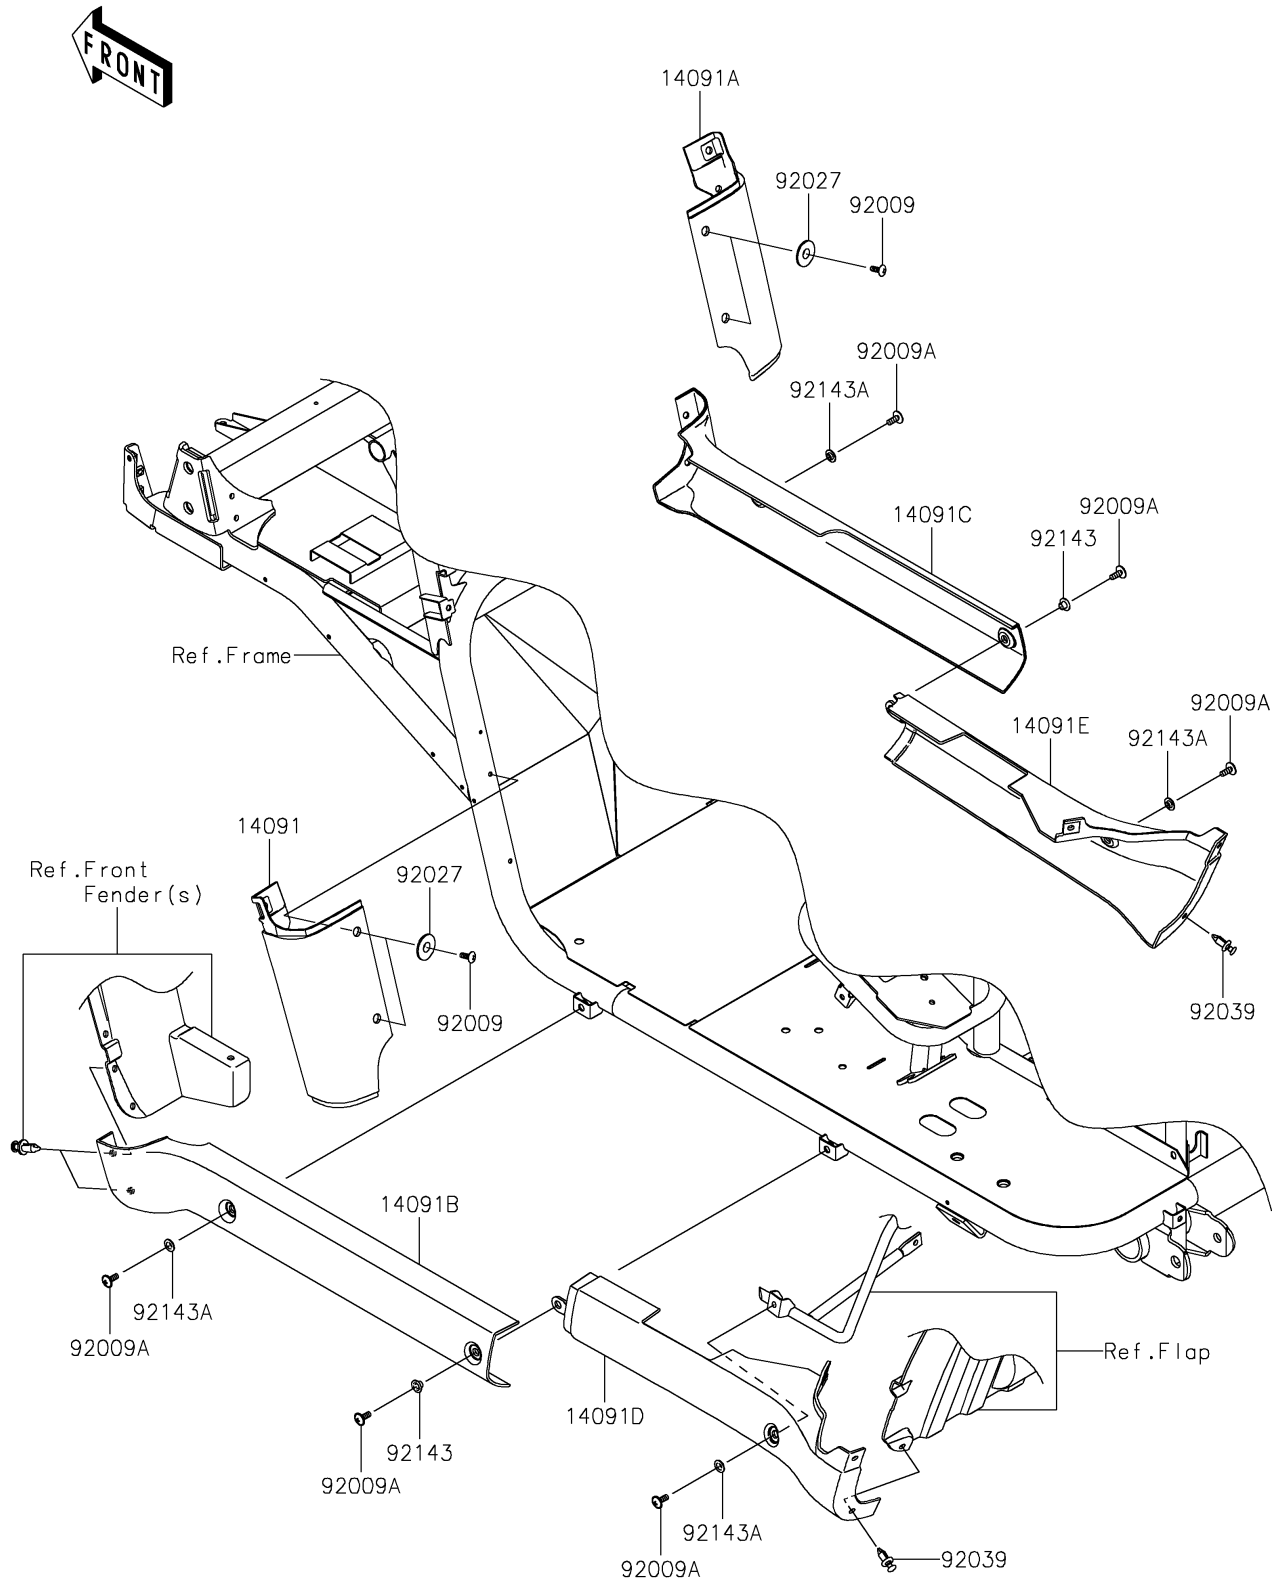

2025 MULE™ 4000

PARTS DIAGRAM

Side Covers/Chain Cover

F2610

2025 MULE™ 4000

PARTS LIST

Side Covers/Chain Cover

ITEM NAME

PART NUMBER

QUANTITY
