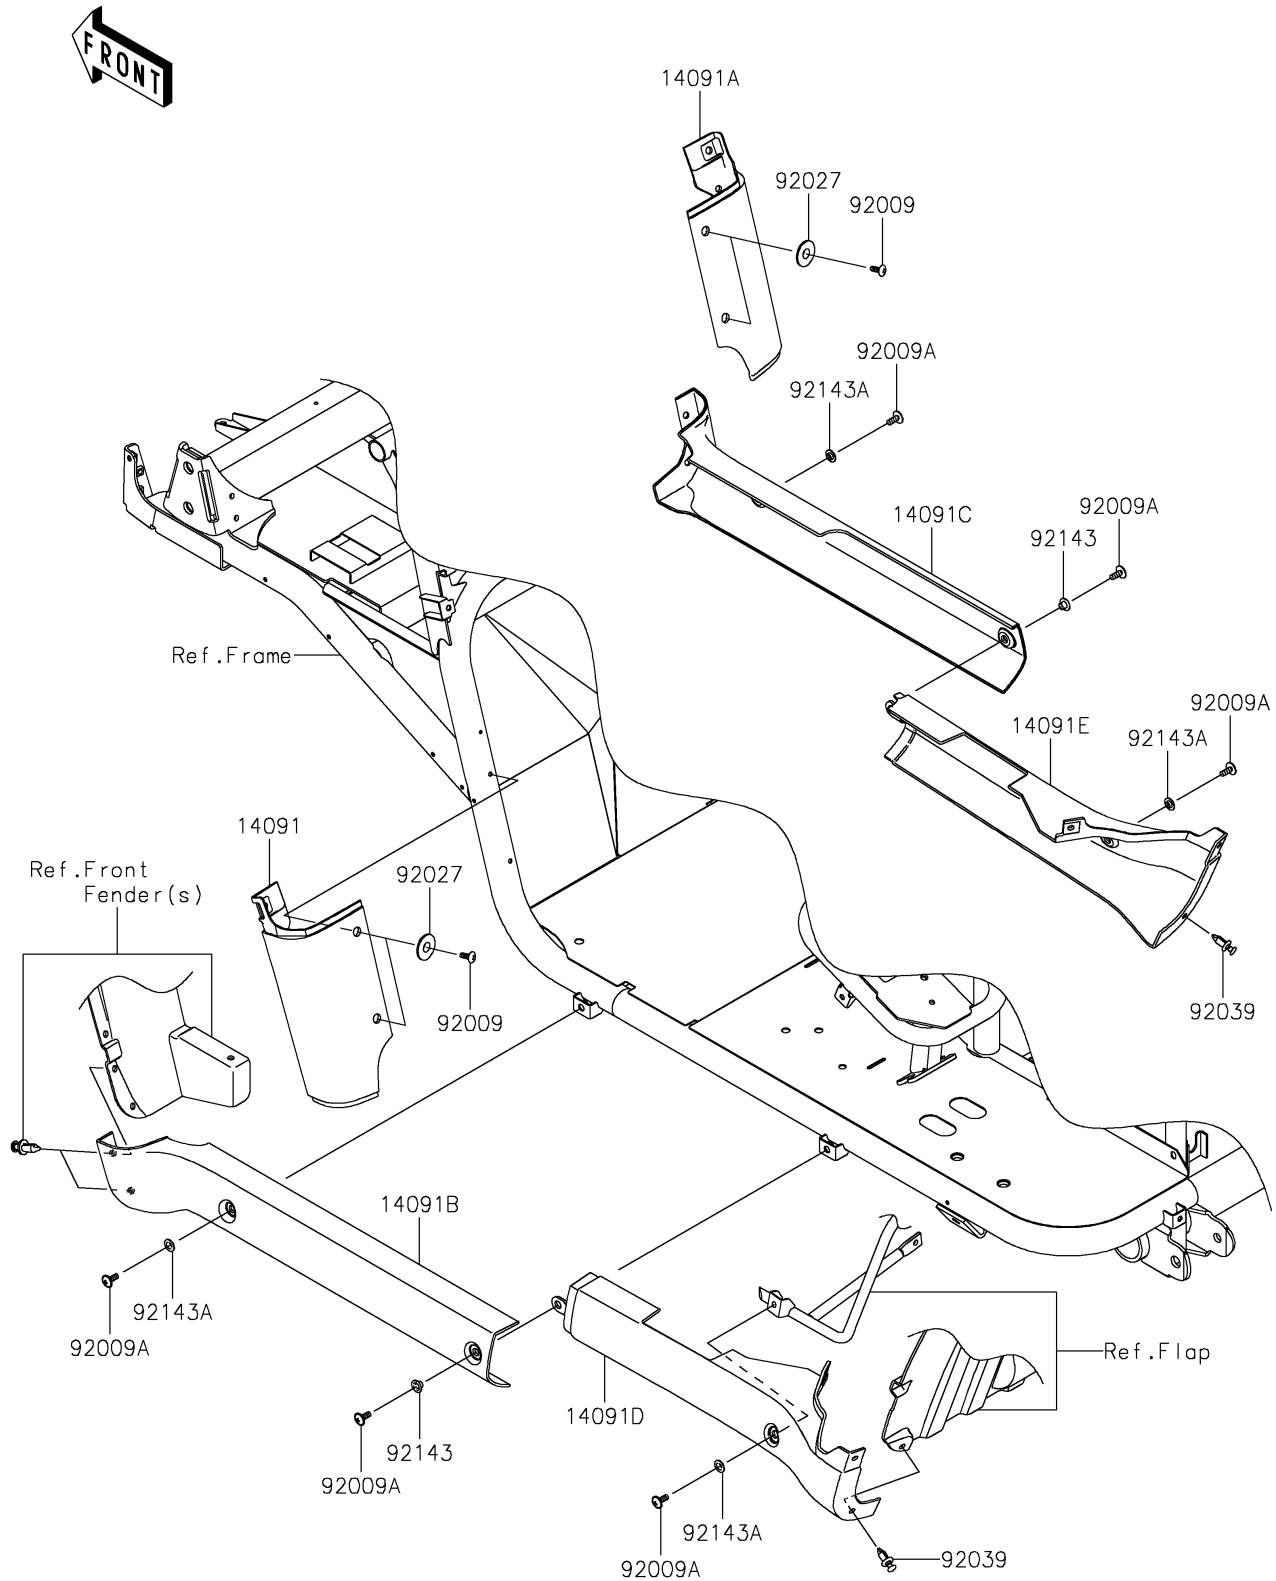

2026 MULE™ 4000

PARTS DIAGRAM

Side Covers/Chain Cover

F2610

2026 MULE™ 4000

PARTS LIST

Side Covers/Chain Cover

ITEM NAME	PART NUMBER	QUANTITY
COVER,FR FENDER,LWR,LH,F.BLACK (Ref # 14091)	14091-0821-6Z	1
COVER,FR FENDER,LWR,RH,F.BLACK (Ref # 14091A)	14091-0822-6Z	1
COVER,SIDE STEP,FR,LH,F.BLACK (Ref # 14091B)	14091-0823-6Z	1
COVER,SIDE STEP,FR,RH,F.BLACK (Ref # 14091C)	14091-0824-6Z	1
COVER,SIDE STEP,RR,LH,F.BLACK (Ref # 14091D)	14091-0900-6Z	1
COVER,SIDE STEP,RR,RH,F.BLACK (Ref # 14091E)	14091-0901-6Z	1
SCREW,TAPPING,6X16 (Ref # 92009)	92009-1166	4
SCREW,6X16 (Ref # 92009A)	92009-1621	6
COLLAR,L=4.7 (Ref # 92027)	92027-1964	4
RIVET (Ref # 92039)	92039-0865	2
COLLAR (Ref # 92143)	92143-1057	2
COLLAR (Ref # 92143A)	92143-1087	4