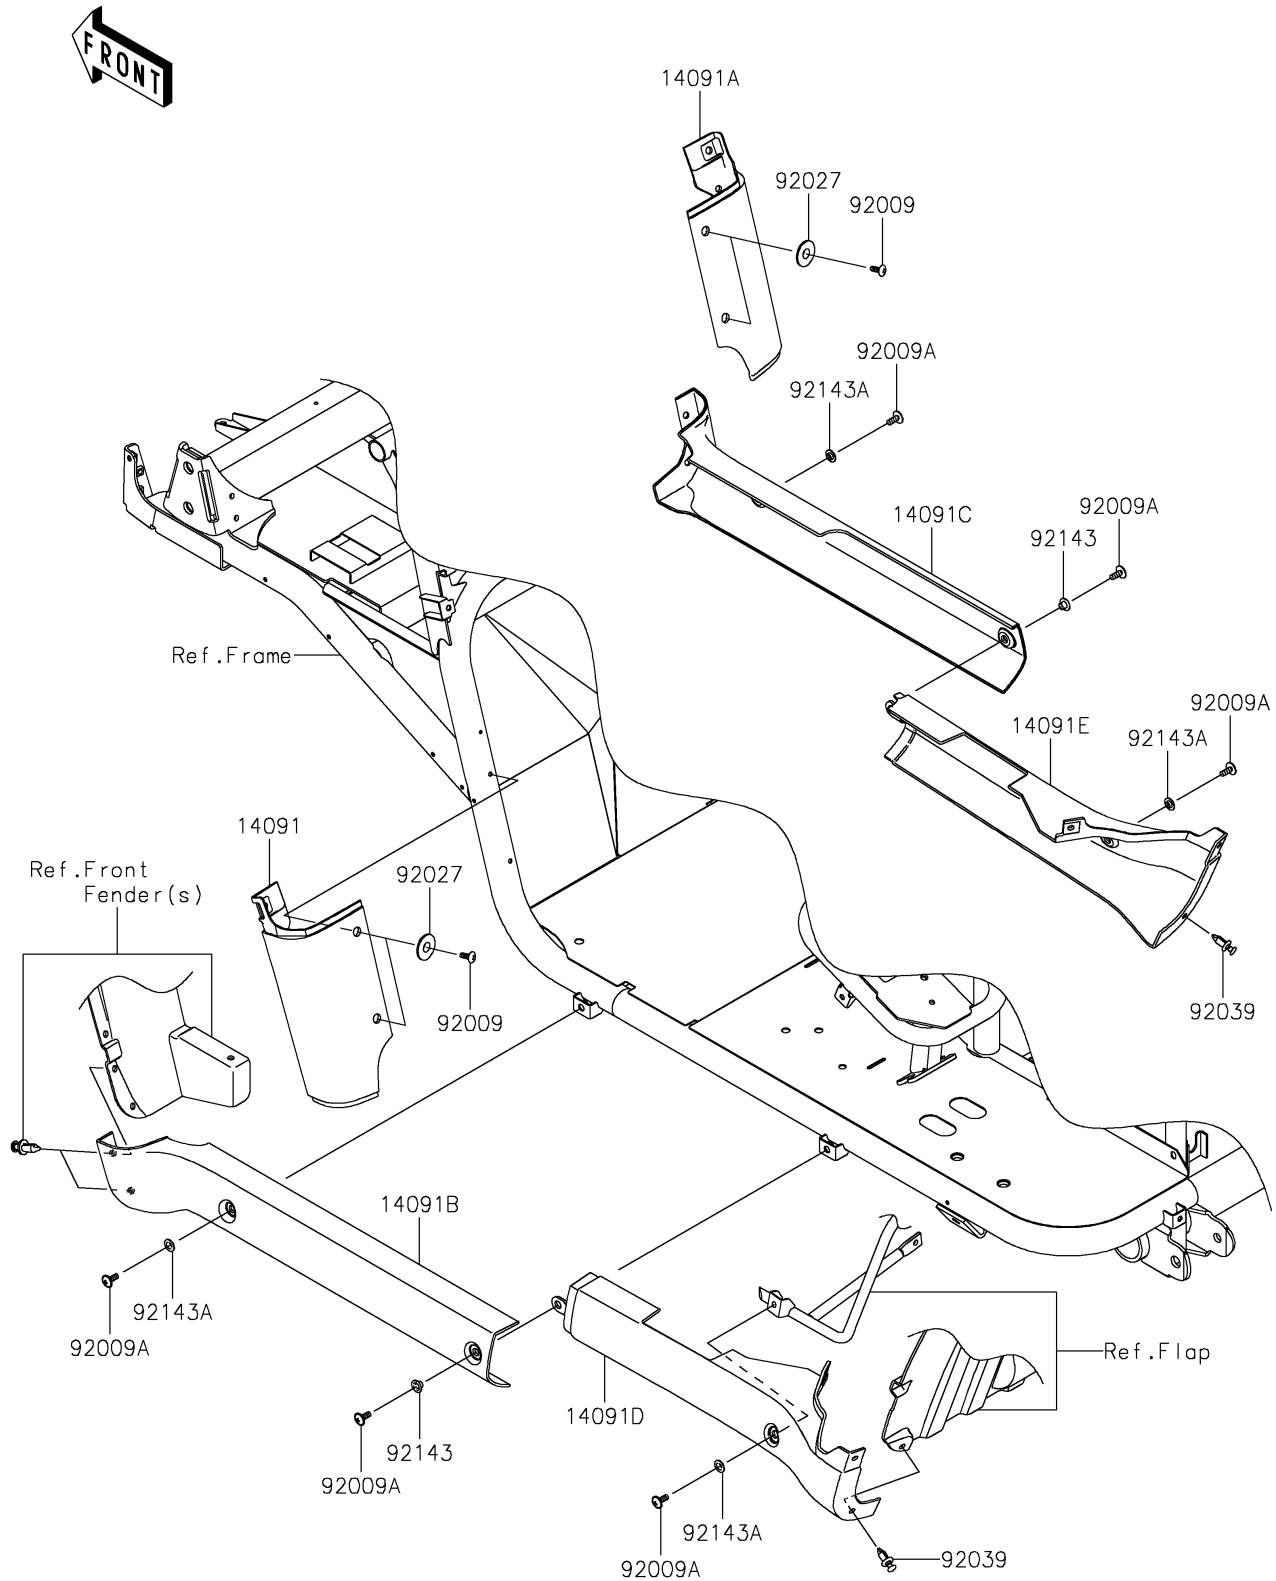

2025 MULE™ 4000

PARTS DIAGRAM

Side Covers/Chain Cover

F2610

2025 MULE™ 4000

PARTS LIST

Side Covers/Chain Cover

ITEM NAME	PART NUMBER	QUANTITY
COVER,FR FENDER,LWR,LH,F.BLACK (Ref # 14091)	14091-0821-6Z	1
COVER,FR FENDER,LWR,RH,F.BLACK (Ref # 14091A)	14091-0822-6Z	1
COVER,SIDE STEP,FR,LH,F.BLACK (Ref # 14091B)	14091-0823-6Z	1
COVER,SIDE STEP,FR,RH,F.BLACK (Ref # 14091C)	14091-0824-6Z	1
COVER,SIDE STEP,RR,LH,F.BLACK (Ref # 14091D)	14091-0900-6Z	1
COVER,SIDE STEP,RR,RH,F.BLACK (Ref # 14091E)	14091-0901-6Z	1
SCREW,TAPPING,6X16 (Ref # 92009)	92009-1166	4
SCREW,6X16 (Ref # 92009A)	92009-1621	6
COLLAR,L=4.7 (Ref # 92027)	92027-1964	4
RIVET (Ref # 92039)	92039-0865	2
COLLAR (Ref # 92143)	92143-1057	2
COLLAR (Ref # 92143A)	92143-1087	4