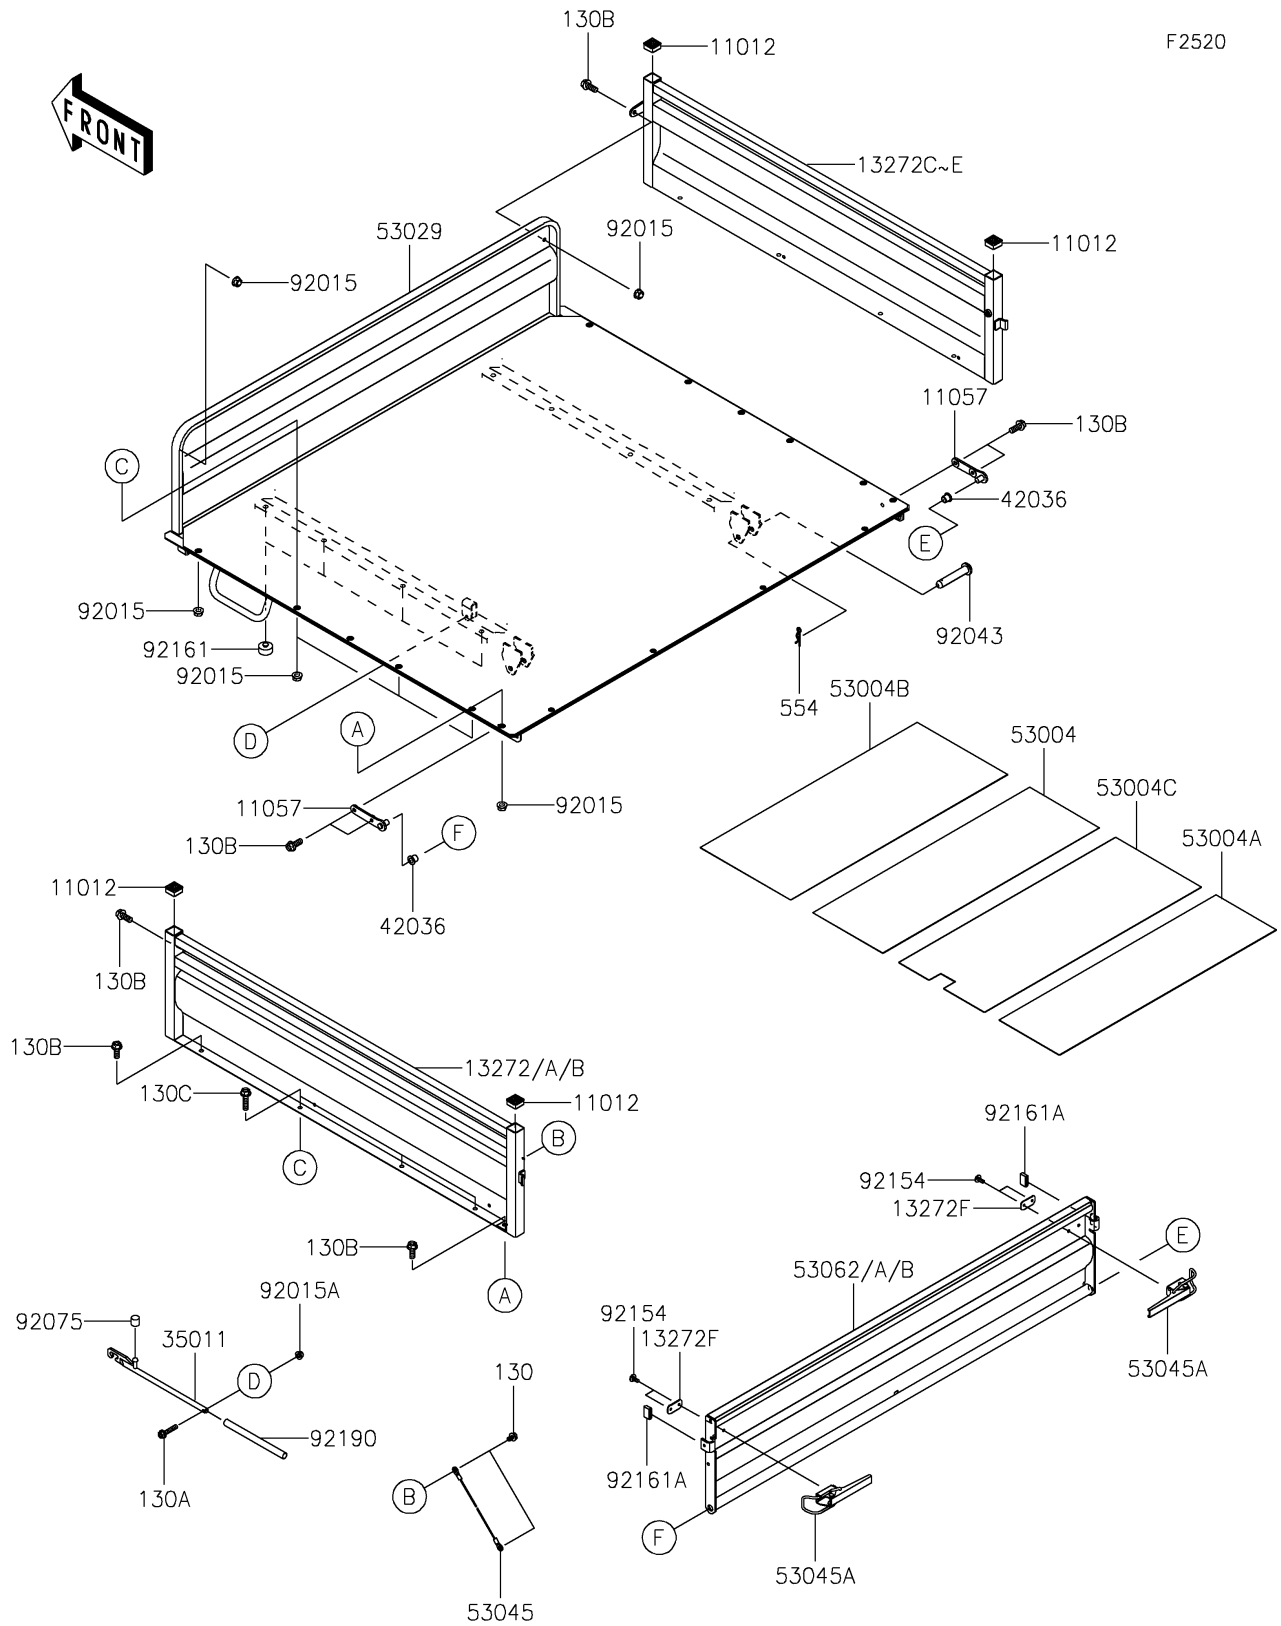

2026 MULE™ 4000

PARTS DIAGRAM

Carrier(s)

2026 MULE™ 4000

PARTS LIST

Carrier(s)

Kawasaki
Let the Good Times Roll®

| ITEM NAME | PART NUMBER | QUANTITY |
|--|----------------|----------|
| CAP (Ref # 11012) | 11012-1784 | 4 |
| BRACKET, TAIL GATE (Ref # 11057) | 11057-1623 | 2 |
| PLATE, SIDE, LH, T.GREEN (Ref # 13272B) | 13272-2891-42T | 1 |
| PLATE, SIDE, RH, T.GREEN (Ref # 13272E) | 13272-2892-42T | 1 |
| PLATE (Ref # 13272F) | 13272-7516 | 2 |
| STAY, CARRIER STOPPER (Ref # 35011) | 35011-1648 | 1 |
| SLEEVE (Ref # 42036) | 42036-0839 | 2 |
| MAT, CARRIER (Ref # 53004) | 53004-0639 | 1 |
| MAT, CARRIER (Ref # 53004A) | 53004-0640 | 1 |
| MAT, CARRIER (Ref # 53004B) | 53004-0642 | 1 |
| MAT, CARRIER (Ref # 53004C) | 53004-0643 | 1 |
| CARRIER, BASE PLATE, T.BLACK (Ref # 53029) | 53029-0415-388 | 1 |
| HOOK-ASSY, CABLE (Ref # 53045) | 53045-0030 | 2 |
| HOOK-ASSY (Ref # 53045A) | 53045-0033 | 2 |
| GATE-TAIL, T.GREEN (Ref # 53062B) | 53062-0028-42T | 1 |
| NUT, FLANGED, 8MM (Ref # 92015) | 92015-1014 | 12 |
| NUT, LOCK, FLANGED, 6MM (Ref # 92015A) | 92015-1675 | 1 |
| PIN, 12X65 (Ref # 92043) | 92043-1428 | 2 |
| DAMPER (Ref # 92075) | 92075-1817 | 1 |
| BOLT, SOCKET, 6X14 (Ref # 92154) | 92154-4238 | 4 |
| DAMPER (Ref # 92161) | 92161-7510 | 8 |
| DAMPER (Ref # 92161A) | 92161-7519 | 2 |
| TUBE, 13X16X200 (Ref # 92190) | 92190-1401 | 1 |
| BOLT-FLANGED, 6X10 (Ref # 130) | 130BA0610 | 4 |
| BOLT-FLANGED, 6X30 (Ref # 130A) | 130BA0630 | 1 |
| BOLT-FLANGED, 8X20 (Ref # 130B) | 130BA0820 | 10 |
| BOLT-FLANGED, 8X30 (Ref # 130C) | 130BA0830 | 6 |
| PIN-SNAP, 12MM (Ref # 554) | 554DA1200 | 2 |