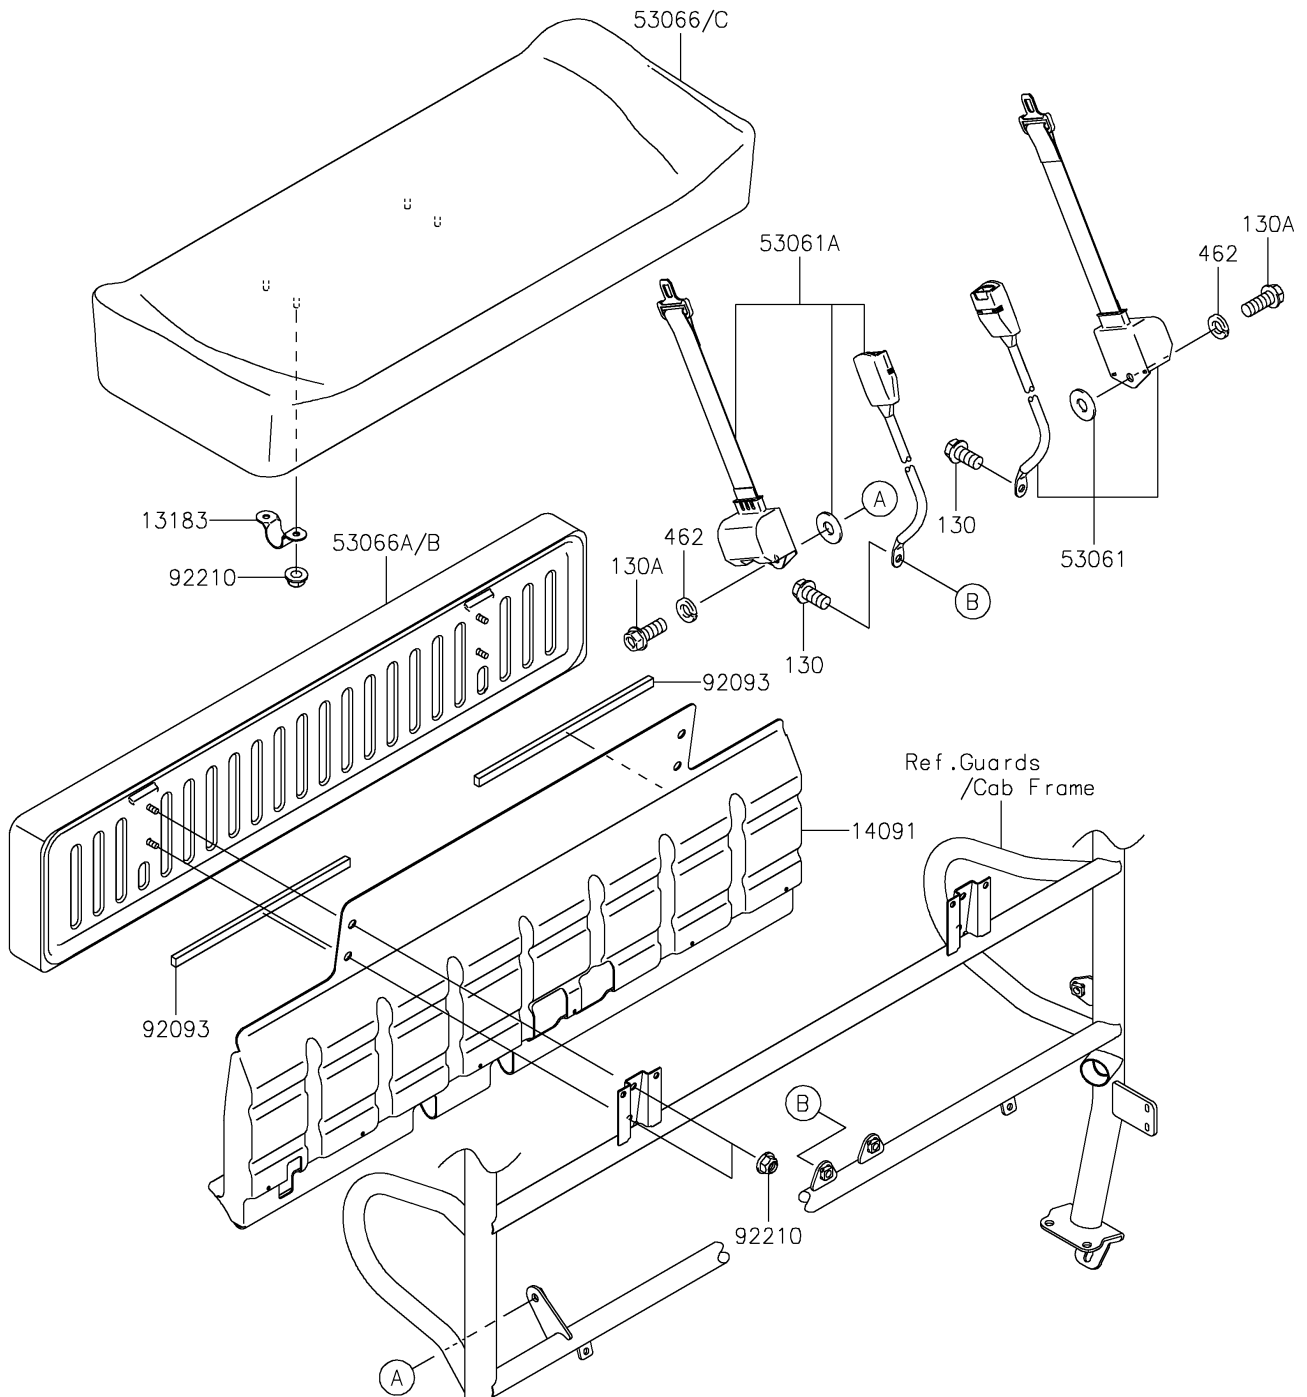

## PARTS DIAGRAM

### Seat

F2510

## PARTS LIST

### Seat

ITEM NAME	PART NUMBER	QUANTITY
PLATE,SEAT (Ref # 13183)	13183-1400	2
COVER,SEAT BACK (Ref # 14091)	14091-0529	1
BELT-SEAT,FR,RH (Ref # 53061)	53061-0315	1
BELT-SEAT,FR,LH (Ref # 53061A)	53061-0316	1
SEAT-ASSY,FR,LWR,BLACK (Ref # 53066)	53066-0964-MA	1
SEAT-ASSY,BACK,BLACK (Ref # 53066A)	53066-0967-MA	1
SEAL,L=408 (Ref # 92093)	92093-0024	2
NUT,FLANGED,LOCK,8MM (Ref # 92210)	92210-0005	8
BOLT-FLANGED,12X20 (Ref # 130)	130BA1220	2
BOLT-FLANGED,12X25 (Ref # 130A)	130BB1225	2
WASHER-SPRING,12MM (Ref # 462)	462DB1200	2