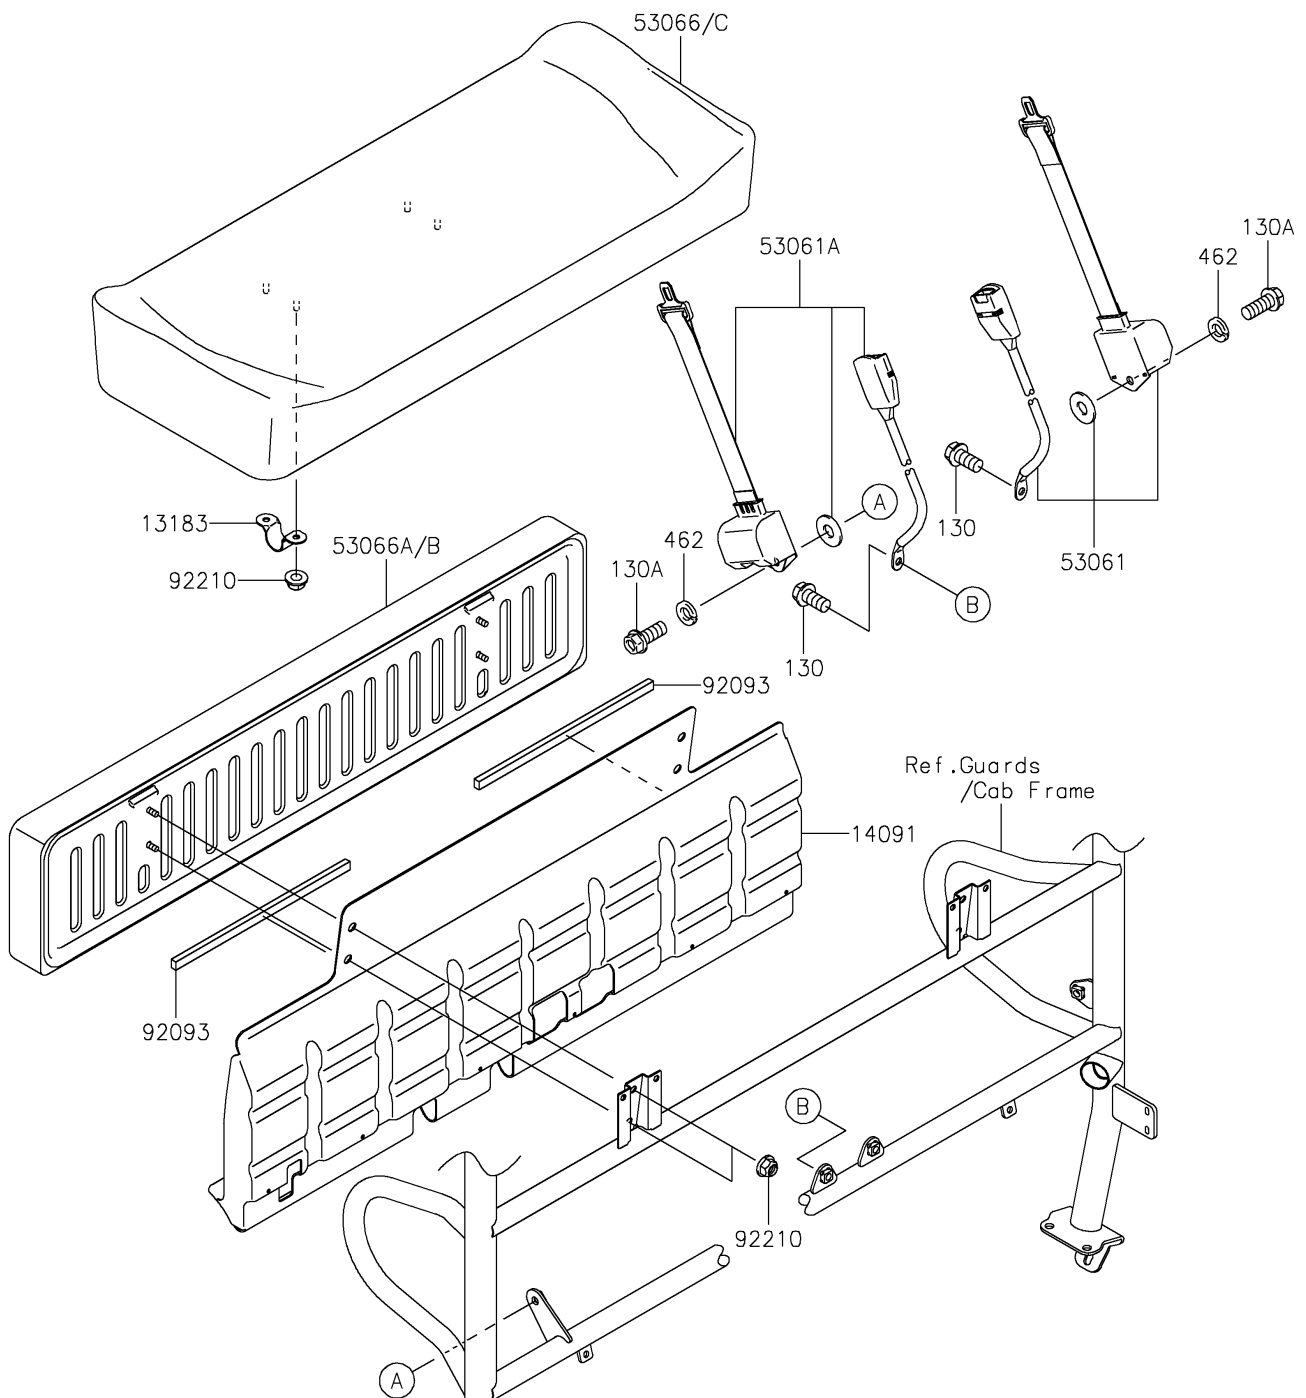

## PARTS DIAGRAM

### Seat

F2510

## PARTS LIST

### Seat

ITEM NAME	PART NUMBER	QUANTITY
PLATE,SEAT (Ref # 13183)	13183-1400	2
COVER,SEAT BACK (Ref # 14091)	14091-0529	1
BELT-SEAT,FR,RH (Ref # 53061)	53061-0315	1
BELT-SEAT,FR,LH (Ref # 53061A)	53061-0316	1
SEAT-ASSY,FR,LWR,BLACK (Ref # 53066)	53066-0964-MA	1
SEAT-ASSY,BACK,BLACK (Ref # 53066A)	53066-0967-MA	1
SEAL,L=408 (Ref # 92093)	92093-0024	2
NUT,FLANGED,LOCK,8MM (Ref # 92210)	92210-0005	8
BOLT-FLANGED,12X20 (Ref # 130)	130BA1220	2
BOLT-FLANGED,12X25 (Ref # 130A)	130BB1225	2
WASHER-SPRING,12MM (Ref # 462)	462DB1200	2