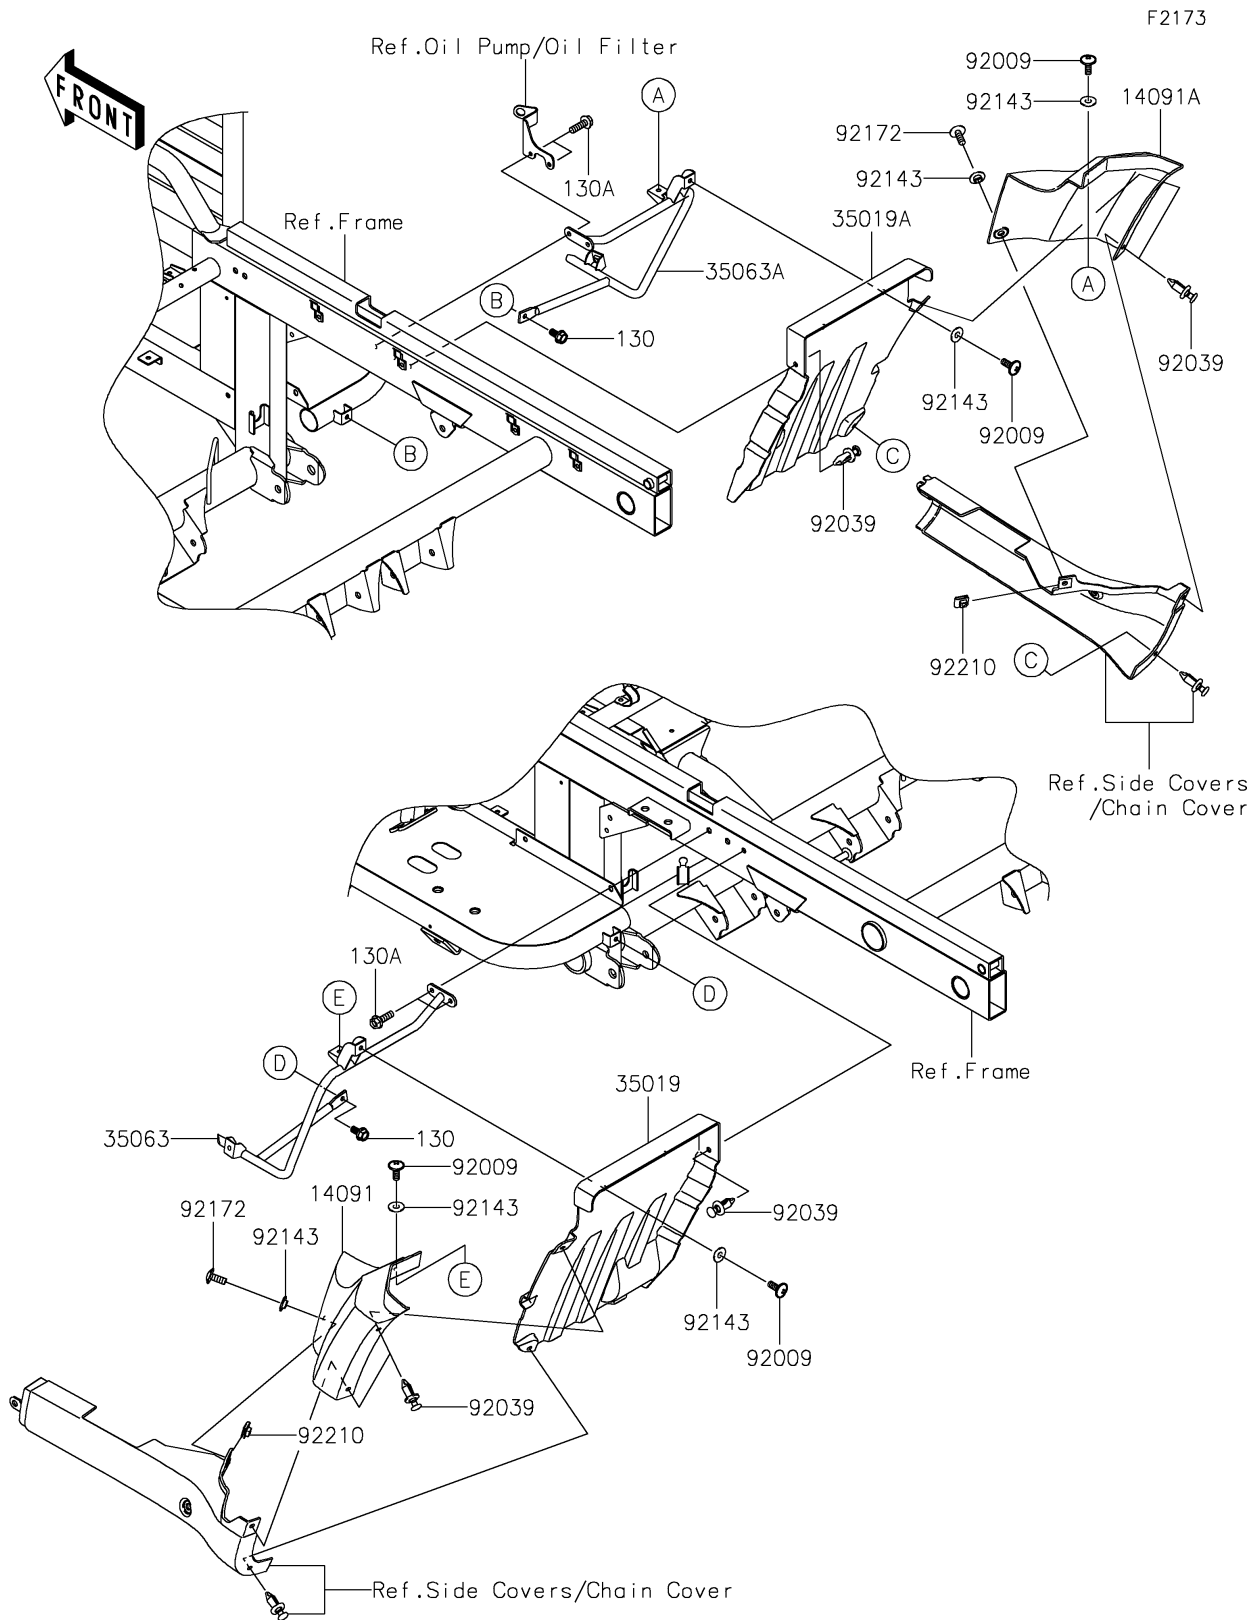

2026 MULE™ 4000

PARTS DIAGRAM

Flap

2026 MULE™ 4000

PARTS LIST

Flap

ITEM NAME	PART NUMBER	QUANTITY
COVER,REAR FENDER,LWR,LH,F.BLK (Ref # 14091)	14091-0819-6Z	1
COVER,REAR FENDER,LWR,RH,F.BLK (Ref # 14091A)	14091-0820-6Z	1
FLAP,RR,LH (Ref # 35019)	35019-0066	1
FLAP,RR,RH (Ref # 35019A)	35019-0067	1
STAY,RR,LH (Ref # 35063)	35063-0451	1
STAY,RR,RH (Ref # 35063A)	35063-0452	1
SCREW,6X16 (Ref # 92009)	92009-1621	4
RIVET (Ref # 92039)	92039-0865	6
COLLAR (Ref # 92143)	92143-1087	6
SCREW,TAPPING,6X20 (Ref # 92172)	92172-0488	2
NUT,LEAF SPRING,6MM (Ref # 92210)	92210-0624	2
BOLT-FLANGED,6X14 (Ref # 130)	130BA0614	2
BOLT-FLANGED,6X20 (Ref # 130A)	130BA0620	4