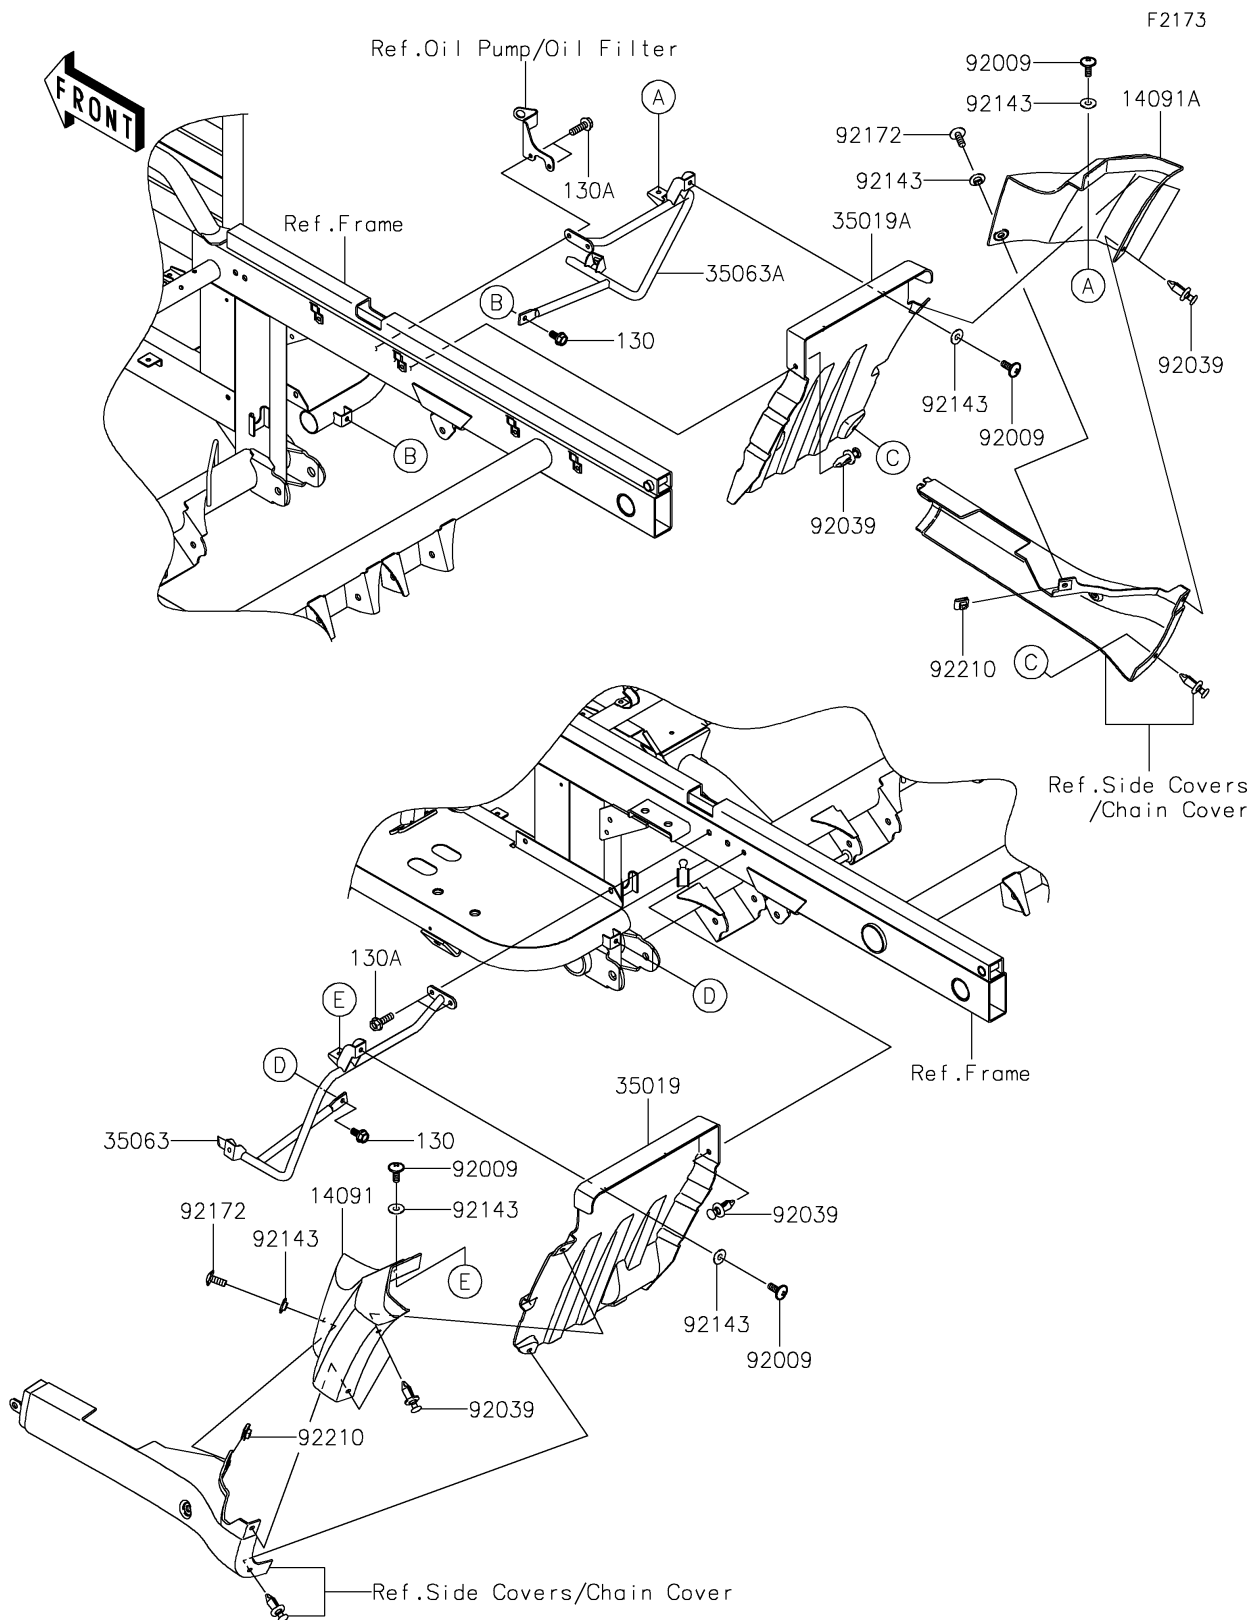

2025 MULE™ 4000

PARTS DIAGRAM

Flap

2025 MULE™ 4000

PARTS LIST

Flap

ITEM NAME	PART NUMBER	QUANTITY
COVER,REAR FENDER,LWR,LH,F.BLK (Ref # 14091)	14091-0819-6Z	1
COVER,REAR FENDER,LWR,RH,F.BLK (Ref # 14091A)	14091-0820-6Z	1
FLAP,RR,LH (Ref # 35019)	35019-0066	1
FLAP,RR,RH (Ref # 35019A)	35019-0067	1
STAY,RR,LH (Ref # 35063)	35063-0451	1
STAY,RR,RH (Ref # 35063A)	35063-0452	1
SCREW,6X16 (Ref # 92009)	92009-1621	4
RIVET (Ref # 92039)	92039-0865	6
COLLAR (Ref # 92143)	92143-1087	6
SCREW,TAPPING,6X20 (Ref # 92172)	92172-0488	2
NUT,LEAF SPRING,6MM (Ref # 92210)	92210-0624	2
BOLT-FLANGED,6X14 (Ref # 130)	130BA0614	2
BOLT-FLANGED,6X20 (Ref # 130A)	130BA0620	4