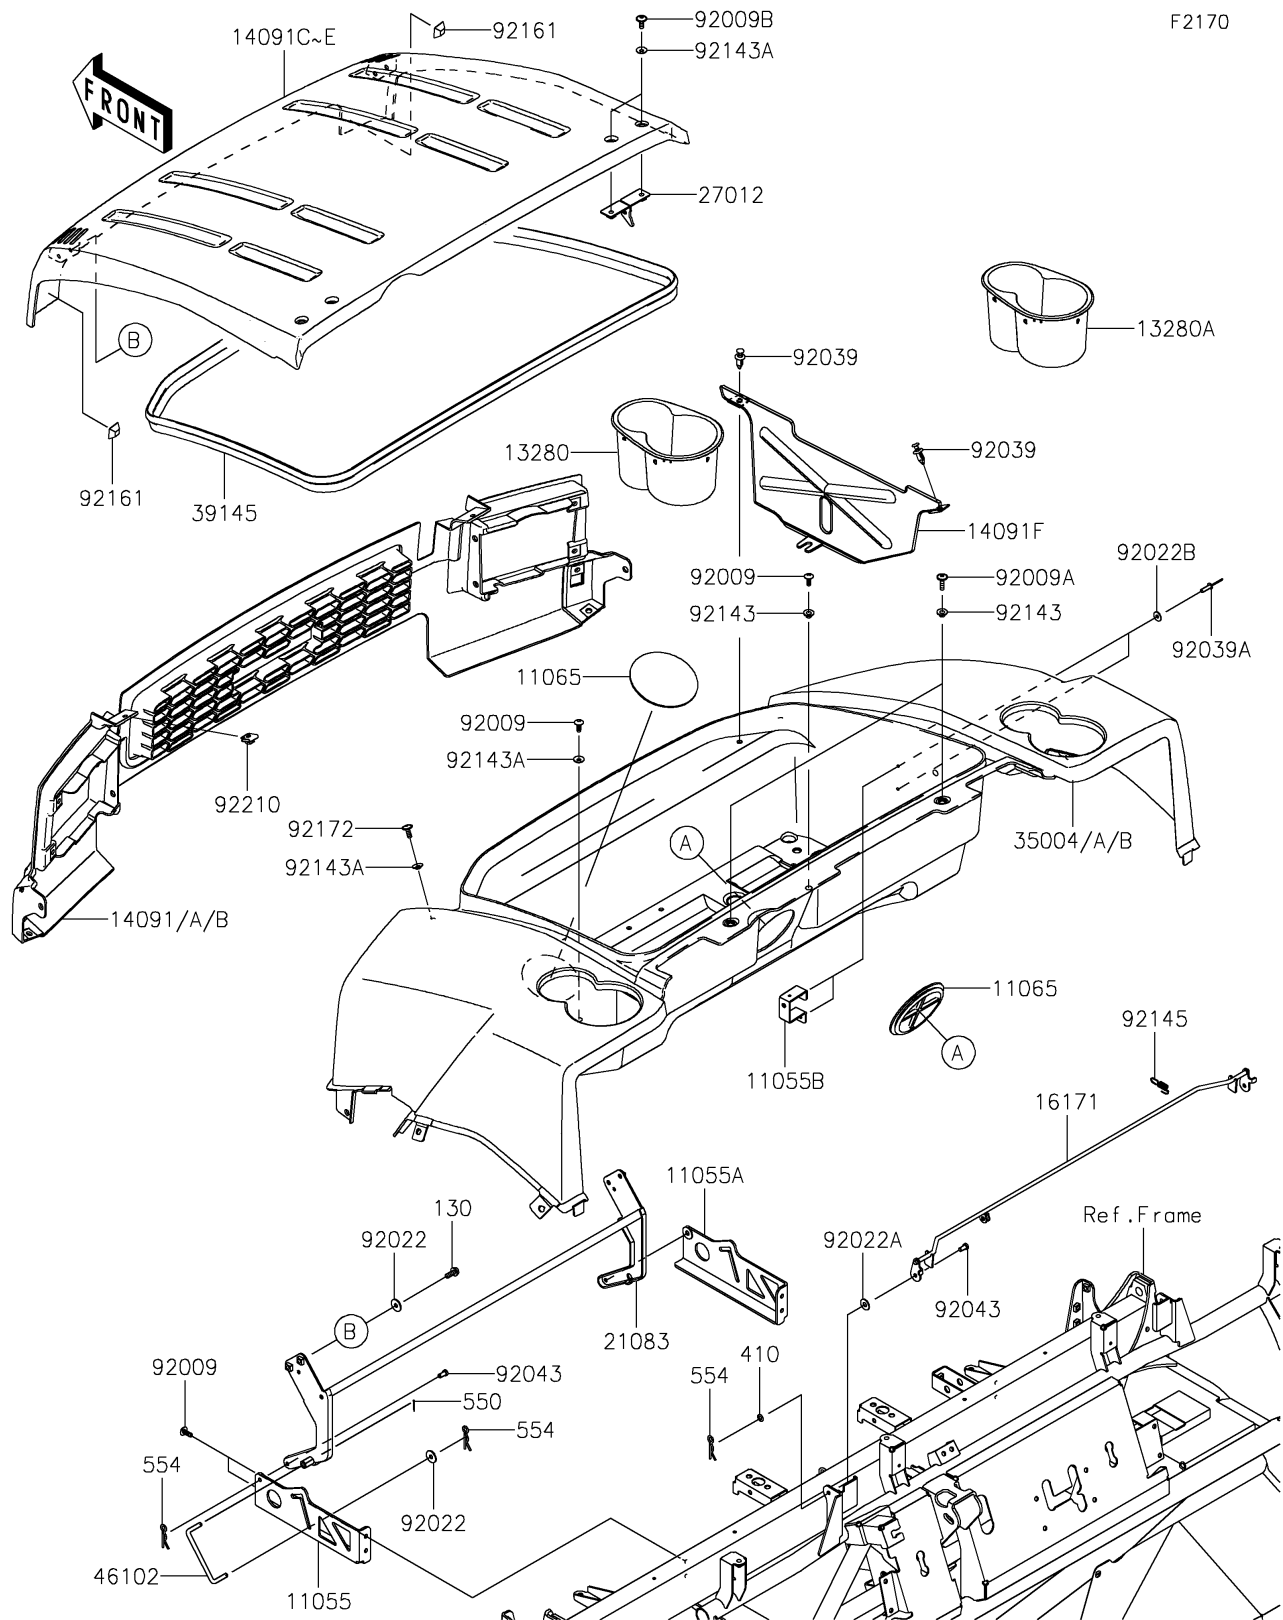

2025 MULE™ 4000

PARTS DIAGRAM

Fenders

2025 MULE™ 4000

PARTS LIST

Fenders

ITEM NAME	PART NUMBER	QUANTITY
BRACKET,HINGE,LH (Ref # 11055)	11055-0037	1
BRACKET,HINGE,RH (Ref # 11055A)	11055-0038	1
BRACKET,RESERVOIR TANK (Ref # 11055B)	11055-0124	1
CAP,F.BLACK (Ref # 11065)	11065-1053-6Z	2
HOLDER,CUP HOLDER,LH,F.BLACK (Ref # 13280)	13280-0265-6Z	1
HOLDER,CUP HOLDER,RH,F.BLACK (Ref # 13280A)	13280-0266-6Z	1
COVER,FRONT GRILLE,T.GREEN (Ref # 14091B)	14091-0818-42S	1
COVER,FRONT FENDER,T.GREEN (Ref # 14091E)	14091-0829-42S	1
COVER,RESERVOIR TANK (Ref # 14091F)	14091-1715	1
LINK (Ref # 16171)	16171-0015	1
ARM,HOOD (Ref # 21083)	21083-0051	1
HOOK,HOOD (Ref # 27012)	27012-0119	2
FENDER-FRONT,CNT,T.GREEN (Ref # 35004B)	35004-0096-42S	1
TRIM-SEAL,L=2350 (Ref # 39145)	39145-0032	1
ROD (Ref # 46102)	46102-0103	1
SCREW,TAPPING,6X16 (Ref # 92009)	92009-1166	6
SCREW,6X22,BLACK (Ref # 92009A)	92009-1256	2
SCREW,6X16 (Ref # 92009B)	92009-1621	4
WASHER,6.5X20X1.6,BLACK (Ref # 92022)	92022-1346	5
WASHER,7X18X1.2 (Ref # 92022A)	92022-1545	2
WASHER,4.3X12.5X1 (Ref # 92022B)	92022-1949	2
RIVET (Ref # 92039)	92039-0865	2
RIVET (Ref # 92039A)	92039-1150	2
PIN,6X9 (Ref # 92043)	92043-1626	4
COLLAR (Ref # 92143)	92143-1057	3
COLLAR (Ref # 92143A)	92143-1087	7
SPRING (Ref # 92145)	92145-0215	1
DAMPER,FR HOOD (Ref # 92161)	92161-0790	2
SCREW,TAPPING,6X20 (Ref # 92172)	92172-0488	2

2025 MULE™ 4000

PARTS LIST

Fenders

ITEM NAME	PART NUMBER	QUANTITY
NUT,LEAF SPRING,6MM (Ref # 92210)	92210-0624	2
BOLT-FLANGED,6X16 (Ref # 130)	130BA0616	4
WASHER-PLAIN-SMALL (Ref # 410)	410AA0600	2
PIN-COTTER,1.6X15 (Ref # 550)	550AA1615	1
PIN-SNAP,1.2X21.2 (Ref # 554)	554DA0600	5