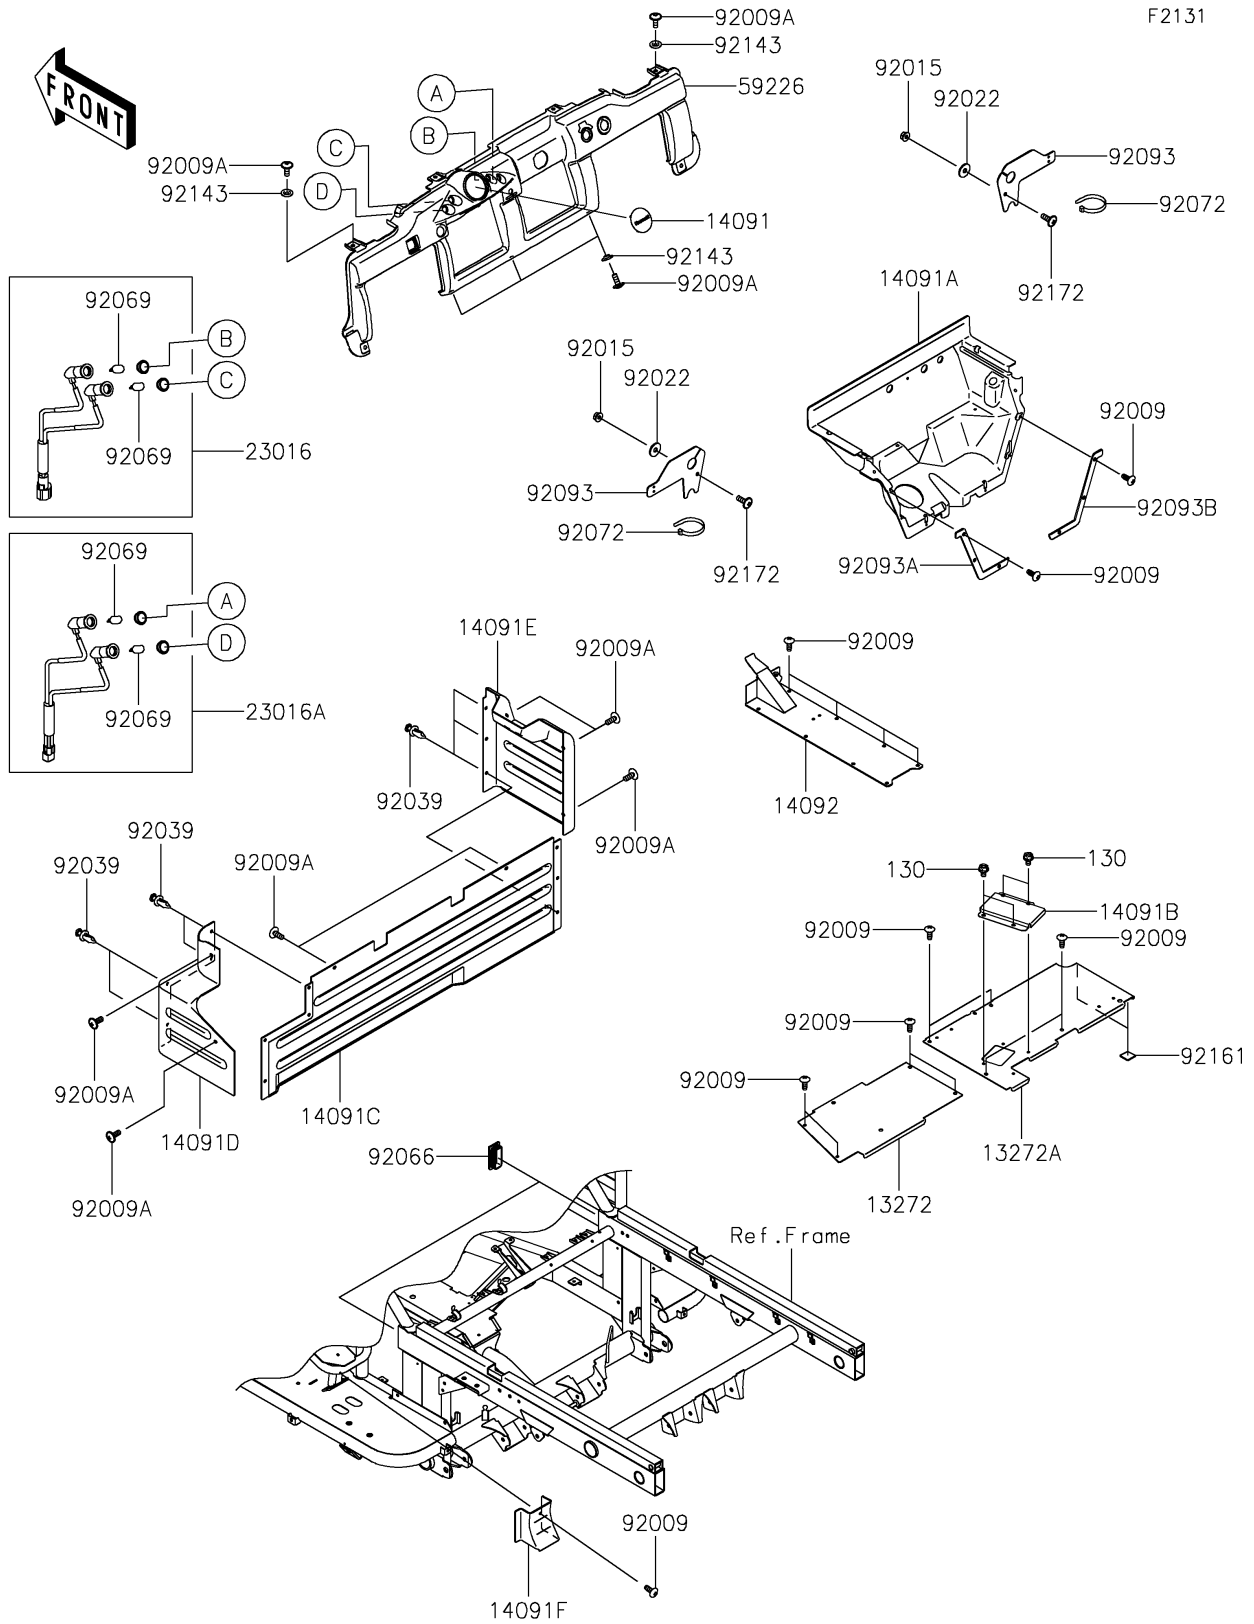

2026 MULE™ 4000

PARTS DIAGRAM

Frame Fittings

F2131

2026 MULE™ 4000

PARTS LIST

Frame Fittings

ITEM NAME	PART NUMBER	QUANTITY
PLATE (Ref # 13272)	13272-0284	1
PLATE (Ref # 13272A)	13272-0285	1
COVER,SPEEDOMETER,F.BLACK (Ref # 14091)	14091-0929-6Z	1
COVER,FLOOR (Ref # 14091A)	14091-1378	1
COVER (Ref # 14091B)	14091-1666	1
COVER,FRONT SEAT,CNT (Ref # 14091C)	14091-7531	1
COVER,FRONT SEAT,LH (Ref # 14091D)	14091-7541	1
COVER,FRONT SEAT,RH (Ref # 14091E)	14091-7542	1
COVER,PARKING CABLE (Ref # 14091F)	14091-7551	1
COVER,FLOOR,CNT,FR (Ref # 14092)	14092-0832	1
LAMP-ASSY,PARKING&WATER TEMP (Ref # 23016)	23016-0649	1
LAMP-ASSY,DFI&OIL PRESSURE (Ref # 23016A)	23016-0650	1
PANEL-CONTROL (Ref # 59226)	59226-0749	1
SCREW,TAPPING,6X16 (Ref # 92009)	92009-1166	23
SCREW,6X16 (Ref # 92009A)	92009-1621	12
NUT,FLANGED,6MM (Ref # 92015)	92015-1367	2
WASHER,6.5X20X1.6,BLACK (Ref # 92022)	92022-1346	2
RIVET (Ref # 92039)	92039-0865	7
PLUG (Ref # 92066)	92066-7505	2
BULB,12V 1.7W,T10WB (Ref # 92069)	92069-0103	4
BAND,L=368.3 (Ref # 92072)	92072-3872	2
SEAL,LOWER COVER (Ref # 92093)	92093-0181	2
SEAL,FRONT FENDER,LH (Ref # 92093A)	92093-1293	1
SEAL,FRONT FENDER,RH (Ref # 92093B)	92093-1294	1
COLLAR (Ref # 92143)	92143-1087	5
DAMPER (Ref # 92161)	92161-0020	2
SCREW,6X18 (Ref # 92172)	92172-0002	2
BOLT-FLANGED,6X10 (Ref # 130)	130BA0610	4