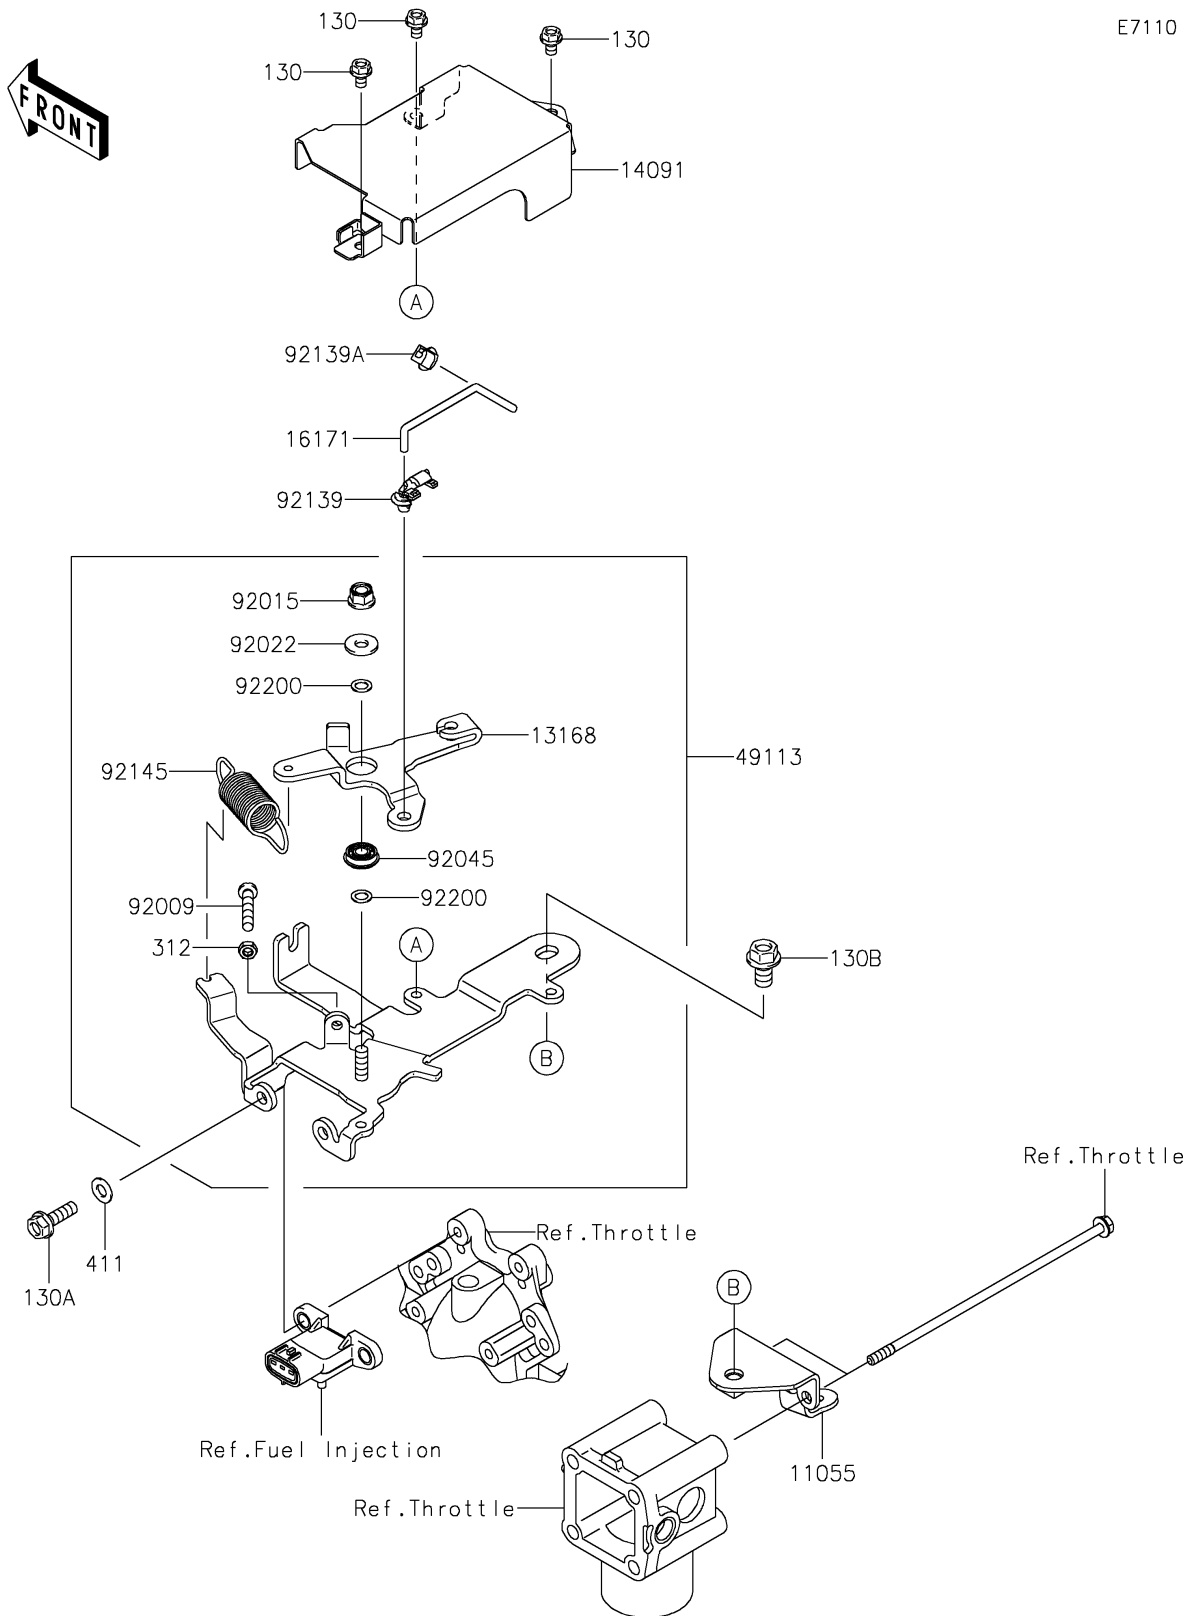

2025 MULE™ 4000

PARTS DIAGRAM

Control

E7110

2025 MULE™ 4000

PARTS LIST

Control

ITEM NAME	PART NUMBER	QUANTITY
BRACKET (Ref # 11055)	11055-2020	1
LEVER (Ref # 13168)	13168-2509	1
COVER,CONTROL PANEL (Ref # 14091)	14091-1757	1
LINK (Ref # 16171)	16171-2105	1
PANEL-COMP-CONTROL (Ref # 49113)	49113-2211	1
SCREW,5X30 (Ref # 92009)	92009-2381	1
NUT,LOCK,FLANGED,6MM (Ref # 92015)	92015-1339	1
WASHER,6.5X16X1.6 (Ref # 92022)	92022-2247	1
BEARING-BALL,696ZZ1NR MC3 (Ref # 92045)	92045-2223	1
BUSHING,CONT-PANEL (Ref # 92139)	92139-2060	1
BUSHING,THROTTLE-BODY (Ref # 92139A)	92139-2061	1
SPRING (Ref # 92145)	92145-2186	1
WASHER,6.2X10X0.5 (Ref # 92200)	92200-2083	2
BOLT-FLANGED,5X8 (Ref # 130)	130BA0508	3
BOLT-FLANGED,6X20 (Ref # 130A)	130BA0620	2
BOLT-FLANGED,8X14 (Ref # 130B)	130BA0814	1
NUT-HEX,5MM (Ref # 312)	312AA0500	1
WASHER-PLAIN,6MM (Ref # 411)	411AB0600	2