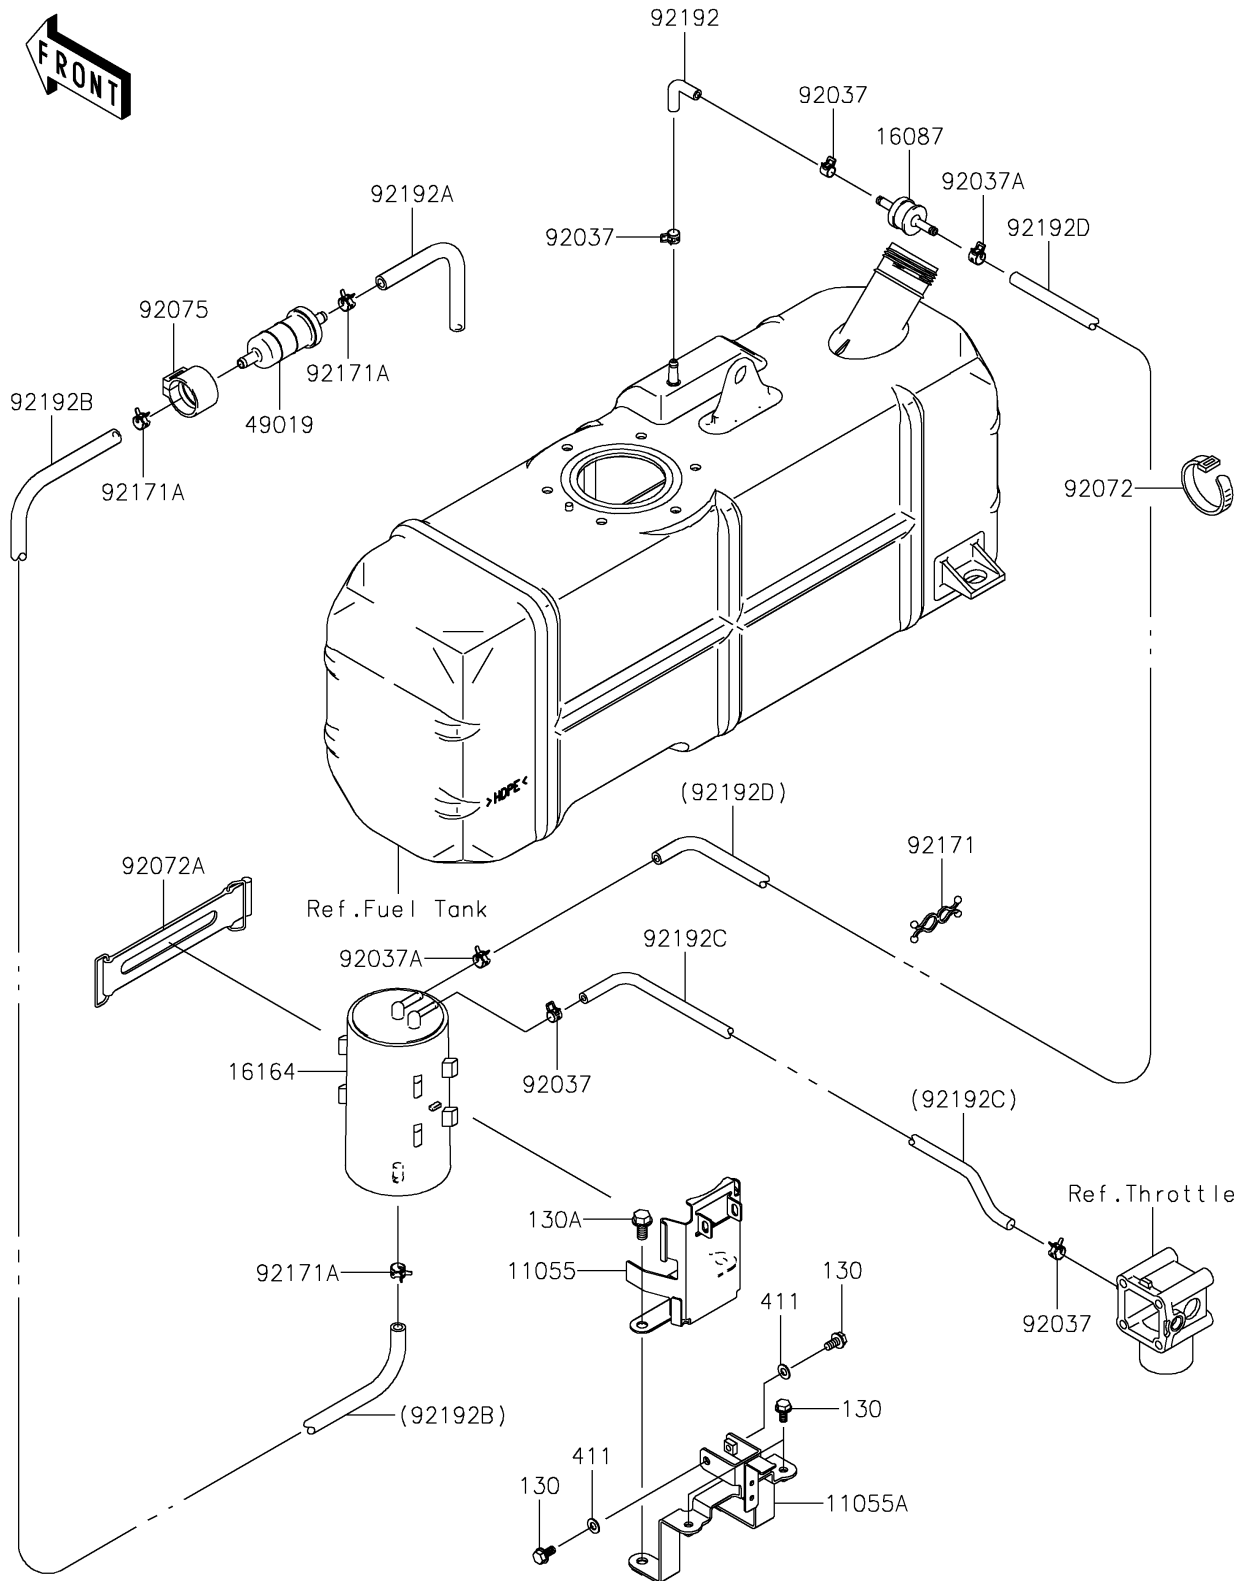

2026 MULE™ 4000

PARTS DIAGRAM

Fuel Evaporative System

E1650

2026 MULE™ 4000

PARTS LIST

Fuel Evaporative System

ITEM NAME

PART NUMBER

QUANTITY
