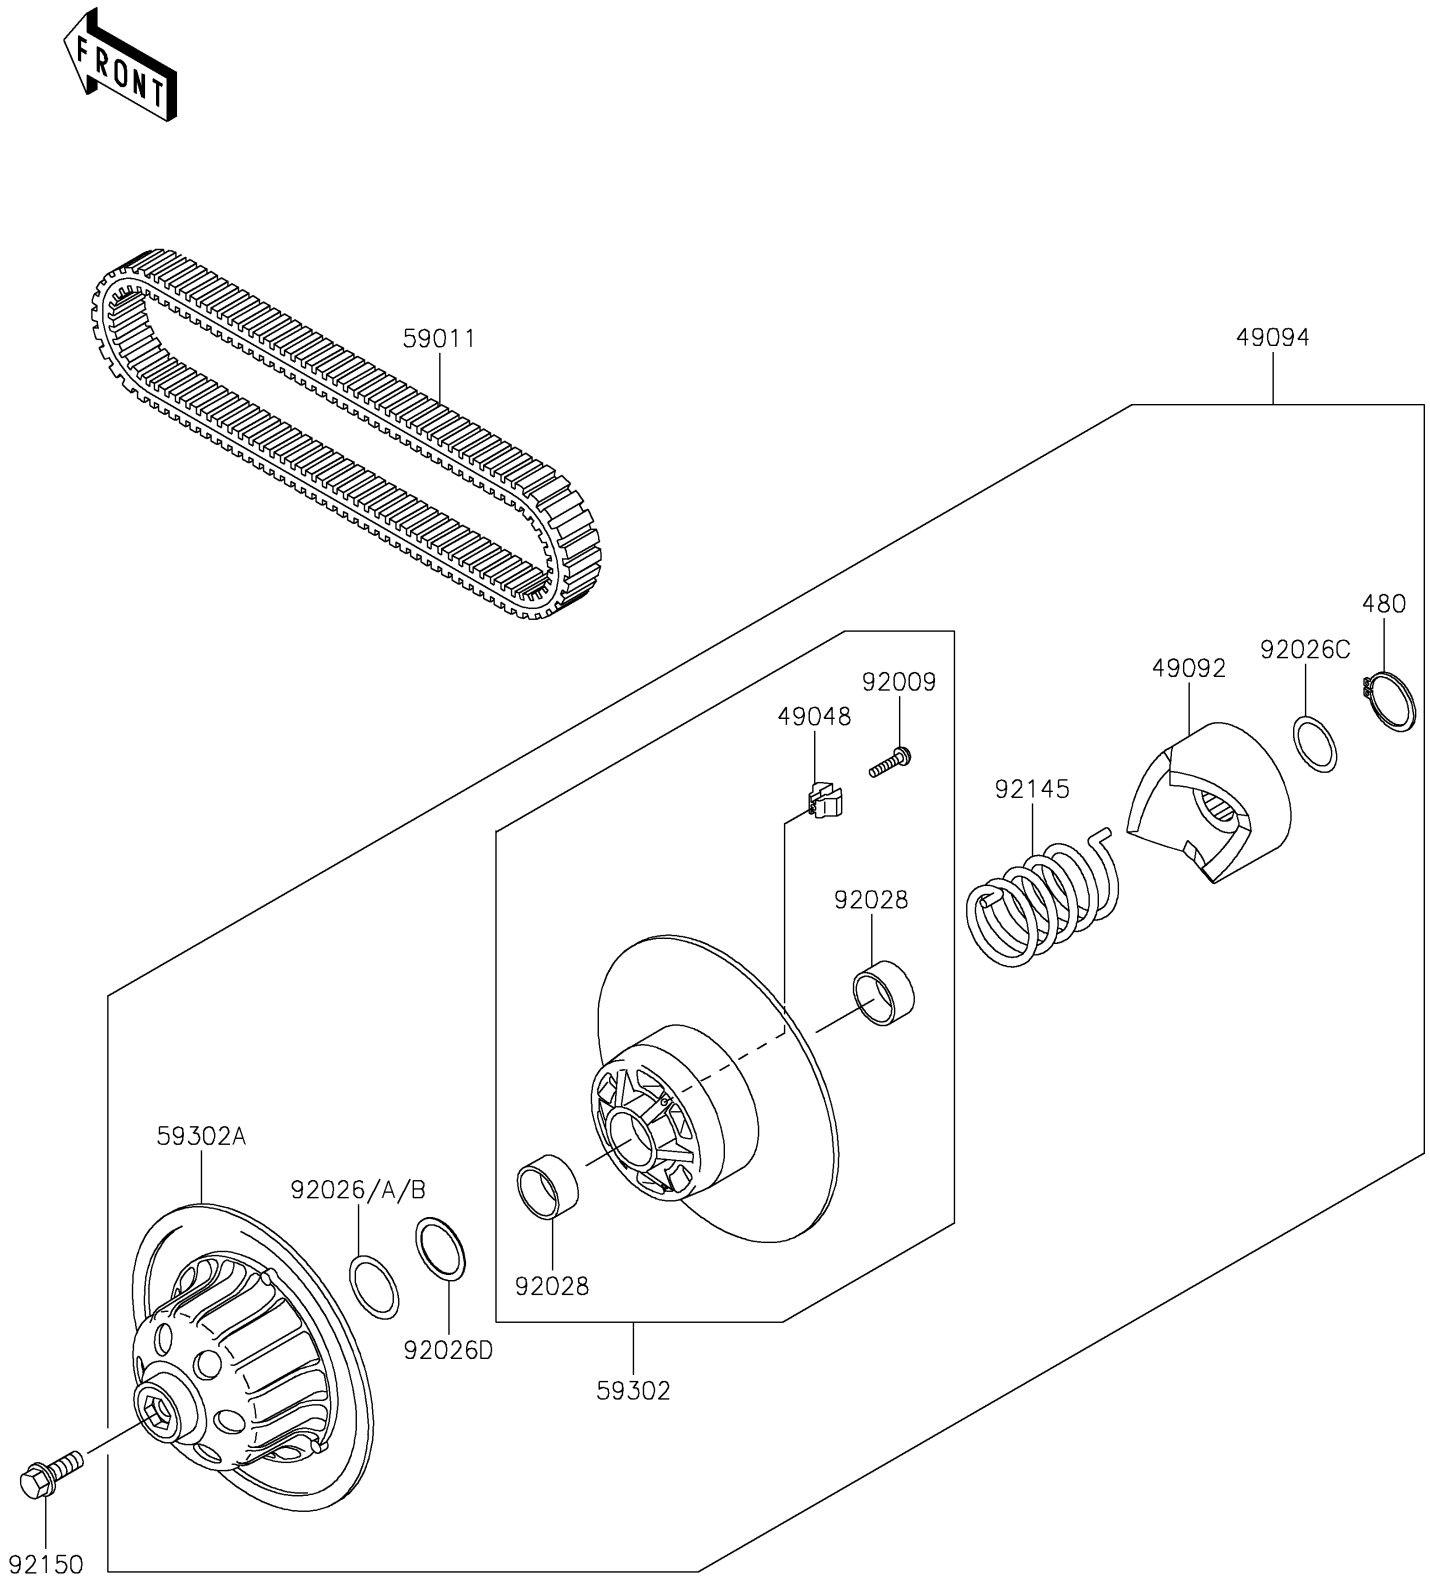

2026 MULE™ 4000

PARTS DIAGRAM

Driven Converter/Drive Belt

E1392

2026 MULE™ 4000

PARTS LIST

Driven Converter/Drive Belt

ITEM NAME

PART NUMBER

QUANTITY
