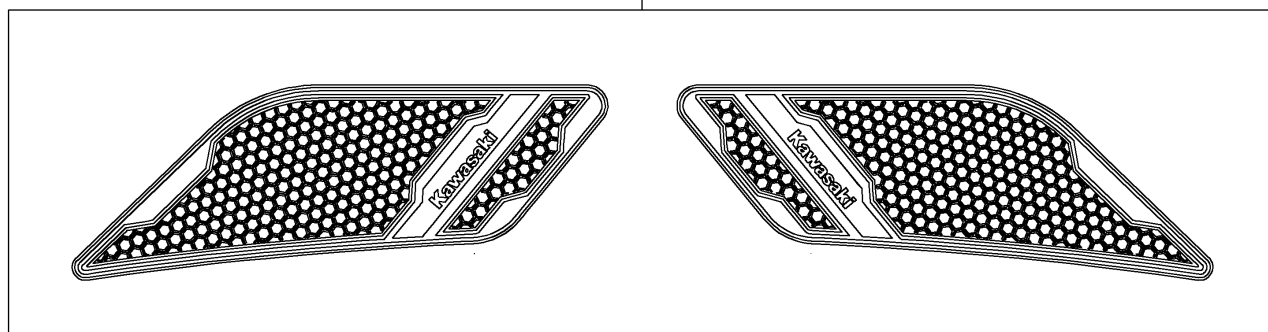

2025 Ninja ZX-6R ABS

PARTS DIAGRAM

Accessory(Decals)

Kawasaki

Let the Good Times Roll®

F2910E

99994

99994A

99994B

2025 Ninja ZX-6R ABS

PARTS LIST

Accessory(Decals)

ITEM NAME	PART NUMBER	QUANTITY
SCRATCH RESISTANT FILM (Ref # 99994)	99994-1472	1
TANK PAD (Ref # 99994A)	99994-2223	1
KNEE PAD (Ref # 99994B)	99994-2226	1