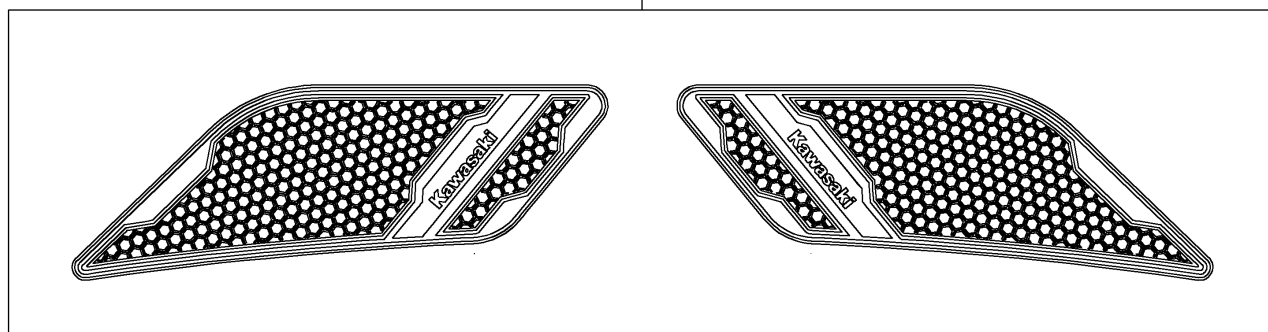

2024 Ninja ZX-6R ABS

PARTS DIAGRAM

Accessory(Decals)

Kawasaki

Let the Good Times Roll®

F2910E

99994

99994A

99994B

2024 Ninja ZX-6R ABS

PARTS LIST

Accessory(Decals)

ITEM NAME	PART NUMBER	QUANTITY
SCRATCH RESISTANT FILM (Ref # 99994)	99994-1472	1
TANK PAD (Ref # 99994A)	99994-2223	1
KNEE PAD (Ref # 99994B)	99994-2226	1