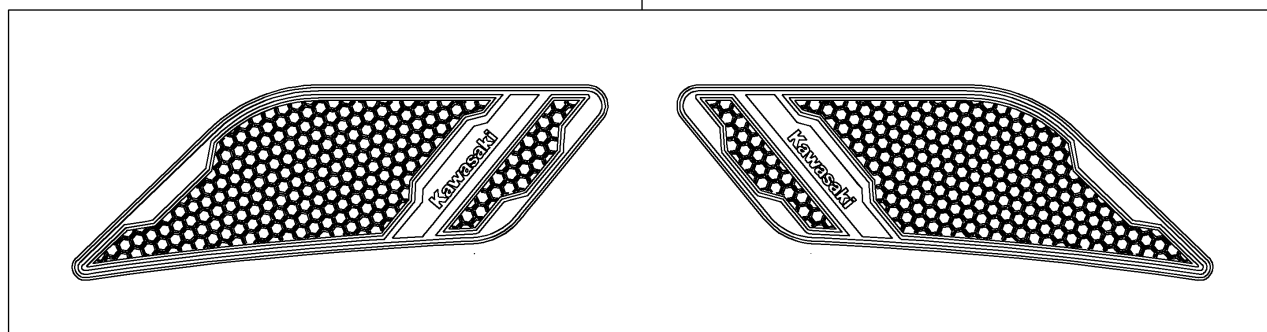

2024 Ninja® ZX-6R ABS

PARTS DIAGRAM

Accessory(Decals)

Kawasaki

Let the Good Times Roll®

F2910E

99994

99994A

99994B

2024 Ninja® ZX-6R ABS

PARTS LIST

Accessory(Decals)

ITEM NAME	PART NUMBER	QUANTITY
SCRATCH RESISTANT FILM (Ref # 99994)	99994-1472	1
TANK PAD (Ref # 99994A)	99994-2223	1
KNEE PAD (Ref # 99994B)	99994-2226	1