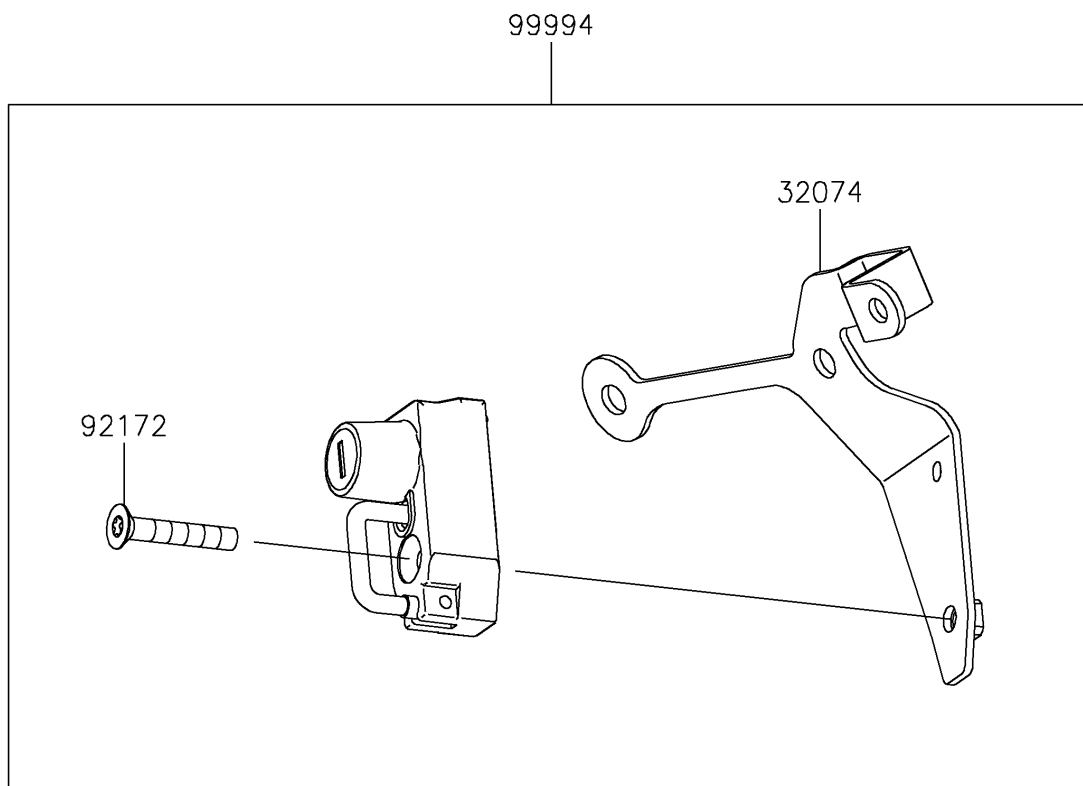

2025 Ninja ZX-6R ABS

PARTS DIAGRAM

Accessory(Helmet Lock)

F2910D

2025 Ninja ZX-6R ABS

PARTS LIST

Accessory(Helmet Lock)

| ITEM NAME | PART NUMBER | QUANTITY |
|-----------------------------------|-------------|----------|
| BRACKET-LOCK,HELMET (Ref # 32074) | 32074-0027 | 1 |
| SCREW,HEXLOBE,6X35 (Ref # 92172) | 92172-0835 | 1 |
| HELMET LOCK (Ref # 99994) | 99994-1934 | 1 |