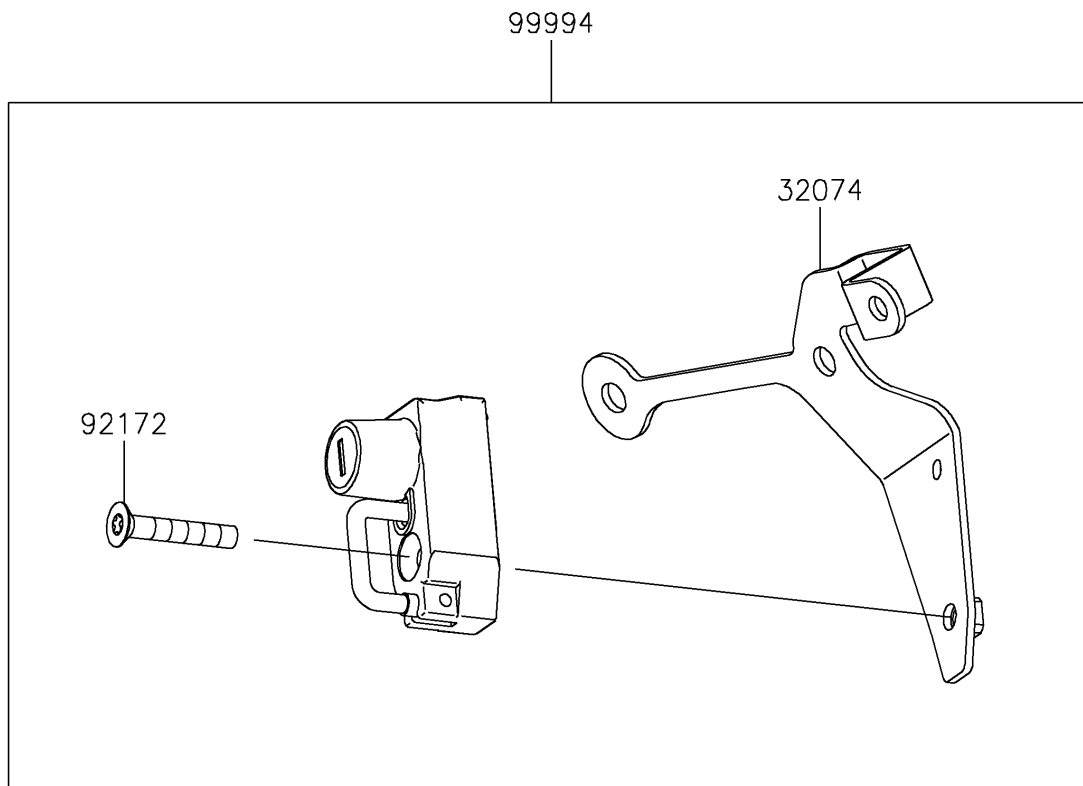

2024 NINJA® ZX™-6R 40th ANNIVERSARY EDITION ABS

PARTS DIAGRAM

Accessory(Helmet Lock)

F2910D

2024 NINJA® ZX™-6R 40th ANNIVERSARY EDITION ABS

PARTS LIST

Accessory(Helmet Lock)

ITEM NAME	PART NUMBER	QUANTITY
-----------	-------------	----------
