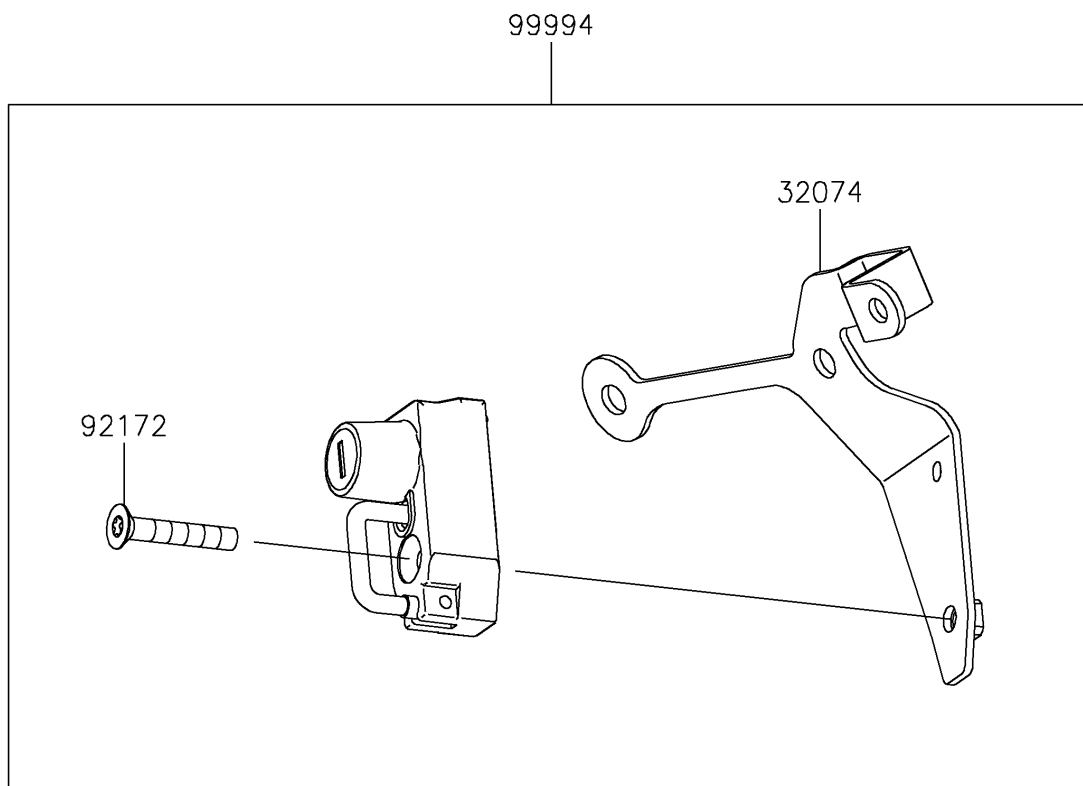

2024 Ninja® ZX-6R ABS

PARTS DIAGRAM

Accessory(Helmet Lock)

F2910D

2024 Ninja® ZX-6R ABS

PARTS LIST

Accessory(Helmet Lock)

ITEM NAME

PART NUMBER

QUANTITY
