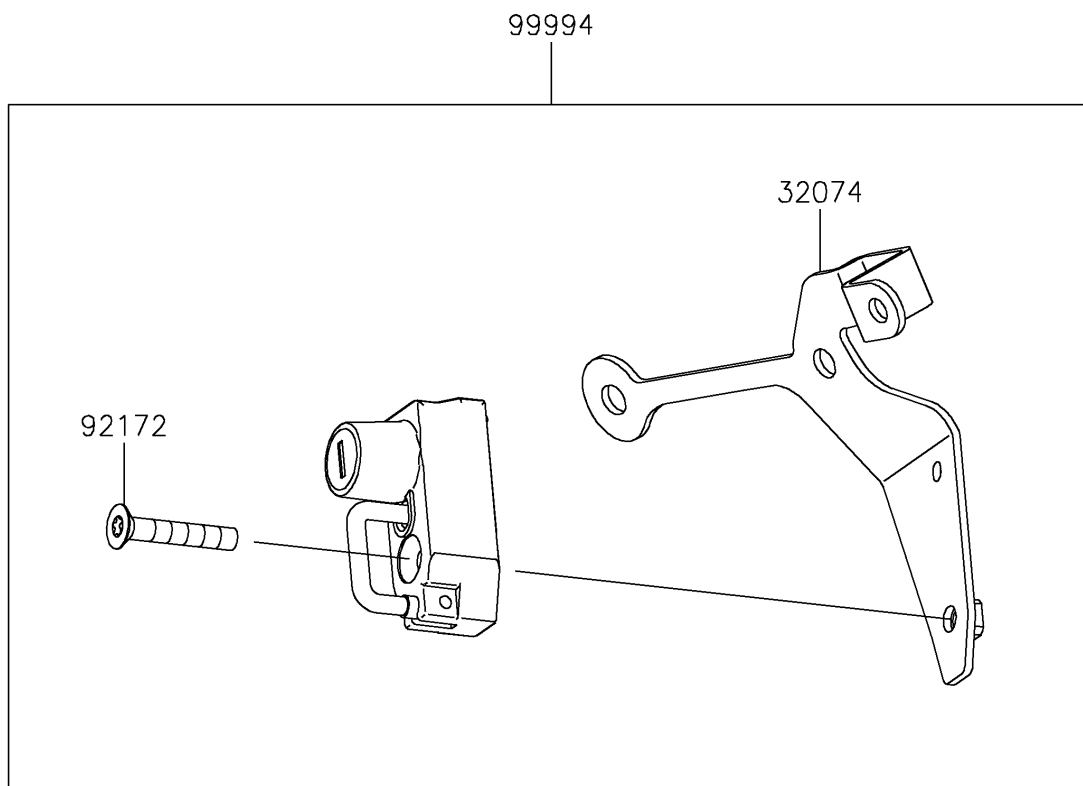

2025 NINJA[®] ZX[™]-6R ABS

PARTS DIAGRAM

Accessory(Helmet Lock)

F2910D

2025 NINJA[®] ZX[™]-6R ABS

PARTS LIST

Accessory(Helmet Lock)

ITEM NAME	PART NUMBER	QUANTITY
BRACKET-LOCK,HELMET (Ref # 32074)	32074-0027	1
SCREW,HEXLOBE,6X35 (Ref # 92172)	92172-0835	1
HELMET LOCK (Ref # 99994)	99994-1934	1