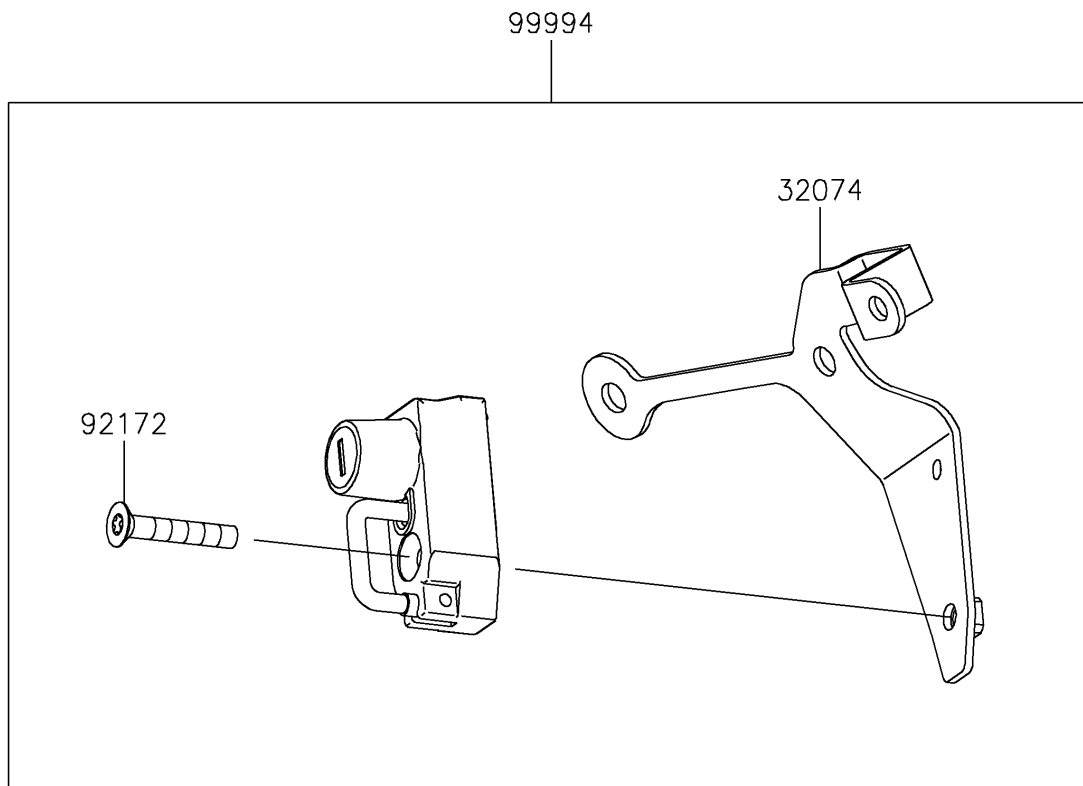

2024 Ninja ZX-6R ABS

PARTS DIAGRAM

Accessory(Helmet Lock)

F2910D

2024 Ninja ZX-6R ABS

PARTS LIST

Accessory(Helmet Lock)

ITEM NAME	PART NUMBER	QUANTITY
BRACKET-LOCK,HELMET (Ref # 32074)	32074-0027	1
SCREW,HEXLOBE,6X35 (Ref # 92172)	92172-0835	1
HELMET LOCK (Ref # 99994)	99994-1934	1