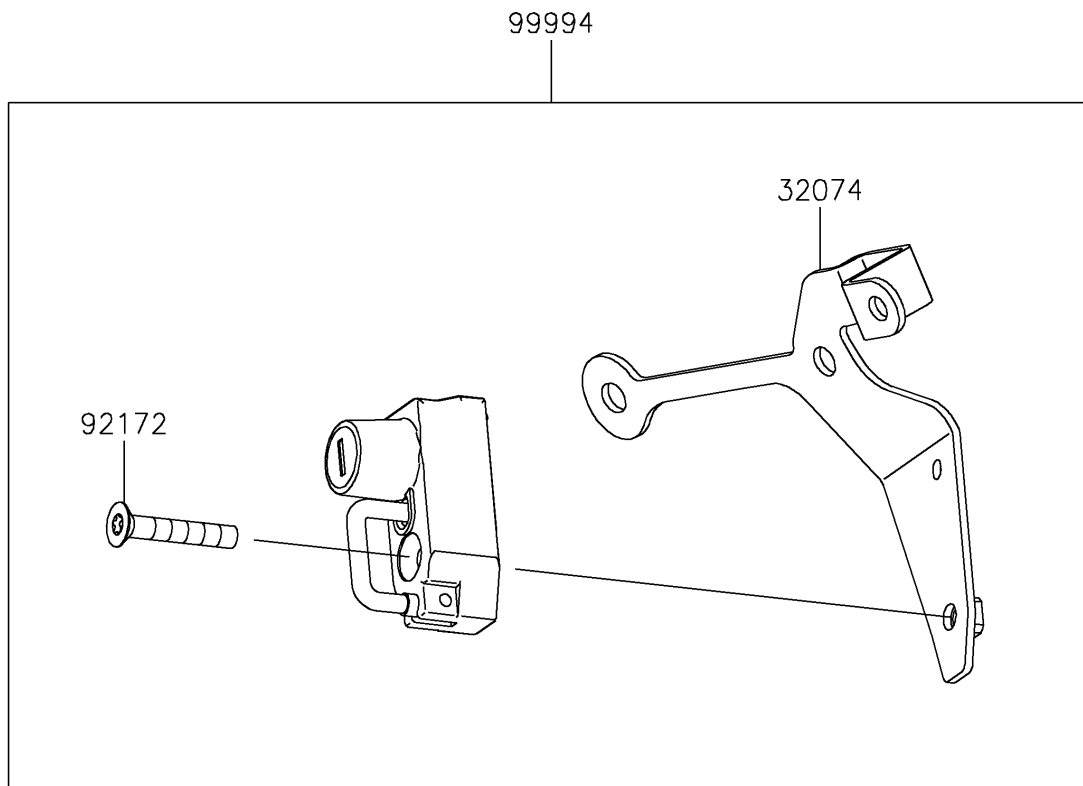

2024 NINJA® ZX™-6R 40th ANNIVERSARY EDITION ABS

PARTS DIAGRAM

Accessory(Helmet Lock)

F2910D

2024 NINJA® ZX™-6R 40th ANNIVERSARY EDITION ABS

PARTS LIST

Accessory(Helmet Lock)

ITEM NAME	PART NUMBER	QUANTITY
BRACKET-LOCK,HELMET (Ref # 32074)	32074-0027	1
SCREW,HEXLOBE,6X35 (Ref # 92172)	92172-0835	1
HELMET LOCK (Ref # 99994)	99994-1934	1