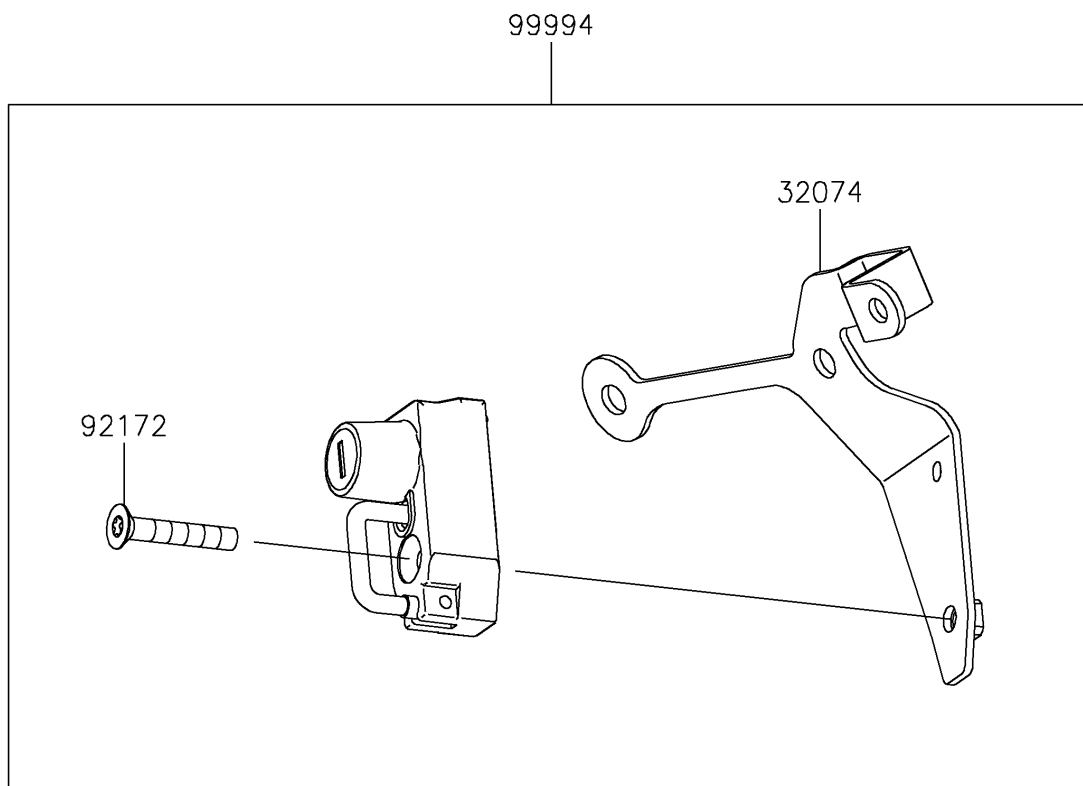

2024 Ninja® ZX-6R ABS

PARTS DIAGRAM

Accessory(Helmet Lock)

F2910D

2024 Ninja® ZX-6R ABS

PARTS LIST

Accessory(Helmet Lock)

ITEM NAME	PART NUMBER	QUANTITY
BRACKET-LOCK,HELMET (Ref # 32074)	32074-0027	1
SCREW,HEXLOBE,6X35 (Ref # 92172)	92172-0835	1
HELMET LOCK (Ref # 99994)	99994-1934	1