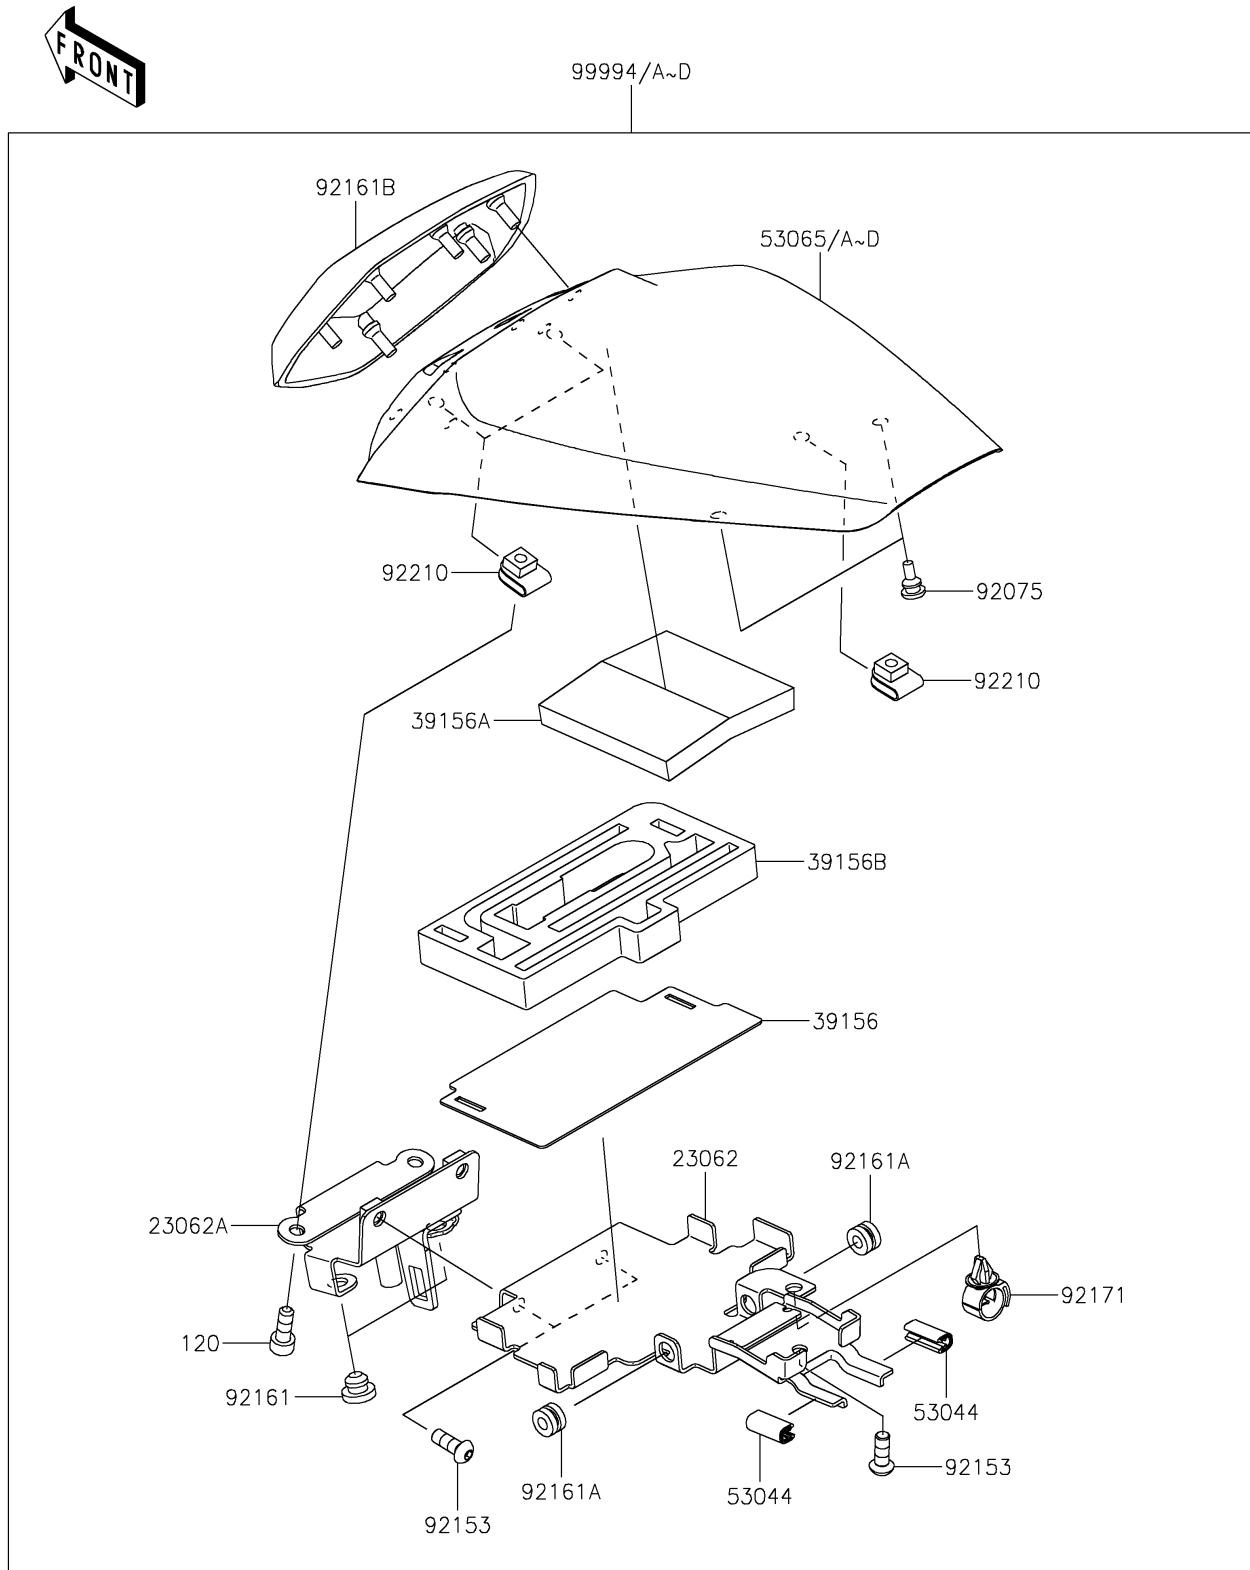

2025 Ninja ZX-6R ABS

PARTS DIAGRAM

Accessory(Pillion Seat Cover)

F2910C

2025 Ninja ZX-6R ABS

PARTS LIST

Accessory(Pillion Seat Cover)

ITEM NAME	PART NUMBER	QUANTITY
BRACKET-COMP (Ref # 23062)	23062-1162	1
BRACKET-COMP (Ref # 23062A)	23062-1184	1
PAD (Ref # 39156)	39156-2365	1
PAD (Ref # 39156A)	39156-2366	1
PAD (Ref # 39156B)	39156-2367	1
TRIM,L=20 (Ref # 53044)	53044-0021	2
COVER SEAT,P.R.WHITE (Ref # 53065)	53065-0038-68N	1
COVER SEAT,M.M.D.GRAY (Ref # 53065A)	53065-0038-69P	1
COVER SEAT,L.GREEN (Ref # 53065C)	53065-0038-777	1
COVER SEAT,EBONY (Ref # 53065D)	53065-0038-H8	1
DAMPER,6X10X15 (Ref # 92075)	92075-1808	2
BOLT,SOCKET,6X16 (Ref # 92153)	92153-1785	3
DAMPER (Ref # 92161)	92161-1084	2
DAMPER (Ref # 92161A)	92161-1350	2
DAMPER,SEAT PAD (Ref # 92161B)	92161-1812	1
CLAMP,13MM DIA. (Ref # 92171)	92171-1415	1
NUT,6MM (Ref # 92210)	92210-0277	3
PILLION SEAT COVER,P.R.WHITE (Ref # 99994)	99994-1116-68N	1
PILLION SEAT COVER,M.M.D.GRAY (Ref # 99994A)	99994-1116-69P	1
PILLION SEAT COVER,L.GREEN (Ref # 99994C)	99994-1116-777	1
PILLION SEAT COVER,EBONY (Ref # 99994D)	99994-1116-H8	1
BOLT-SOCKET,6X16 (Ref # 120)	120CA0616	2