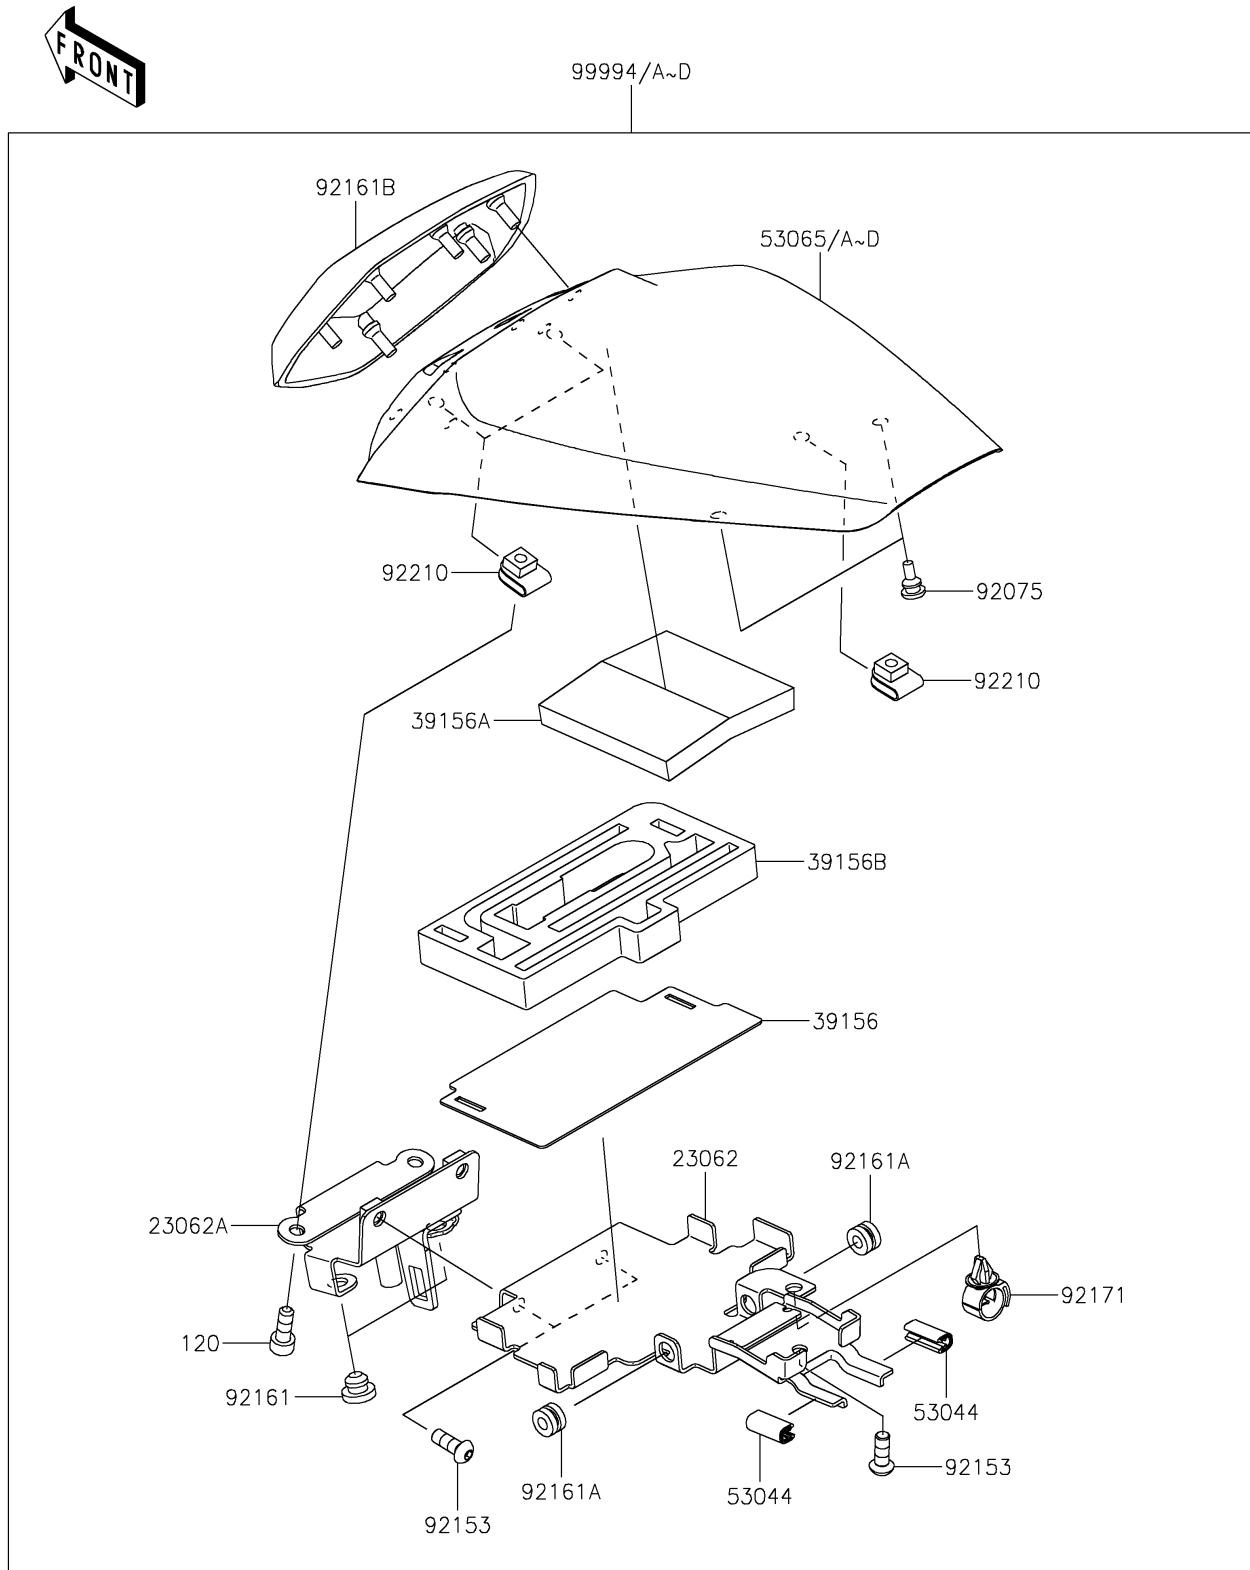

2025 NINJA[®] ZX[™]-6R ABS

PARTS DIAGRAM

Accessory(Pillion Seat Cover)

F2910C

2025 NINJA® ZX™-6R ABS

PARTS LIST

Accessory(Pillion Seat Cover)

ITEM NAME	PART NUMBER	QUANTITY
BRACKET-COMP (Ref # 23062)	23062-1162	1
BRACKET-COMP (Ref # 23062A)	23062-1184	1
PAD (Ref # 39156)	39156-2365	1
PAD (Ref # 39156A)	39156-2366	1
PAD (Ref # 39156B)	39156-2367	1
TRIM,L=20 (Ref # 53044)	53044-0021	2
COVER SEAT,P.R.WHITE (Ref # 53065)	53065-0038-68N	1
COVER SEAT,M.M.D.GRAY (Ref # 53065A)	53065-0038-69P	1
COVER SEAT,L.GREEN (Ref # 53065C)	53065-0038-777	1
COVER SEAT,EBONY (Ref # 53065D)	53065-0038-H8	1
DAMPER,6X10X15 (Ref # 92075)	92075-1808	2
BOLT,SOCKET,6X16 (Ref # 92153)	92153-1785	3
DAMPER (Ref # 92161)	92161-1084	2
DAMPER (Ref # 92161A)	92161-1350	2
DAMPER,SEAT PAD (Ref # 92161B)	92161-1812	1
CLAMP,13MM DIA. (Ref # 92171)	92171-1415	1
NUT,6MM (Ref # 92210)	92210-0277	3
PILLION SEAT COVER,P.R.WHITE (Ref # 99994)	99994-1116-68N	1
PILLION SEAT COVER,M.M.D.GRAY (Ref # 99994A)	99994-1116-69P	1
PILLION SEAT COVER,L.GREEN (Ref # 99994C)	99994-1116-777	1
PILLION SEAT COVER,EBONY (Ref # 99994D)	99994-1116-H8	1
BOLT-SOCKET,6X16 (Ref # 120)	120CA0616	2