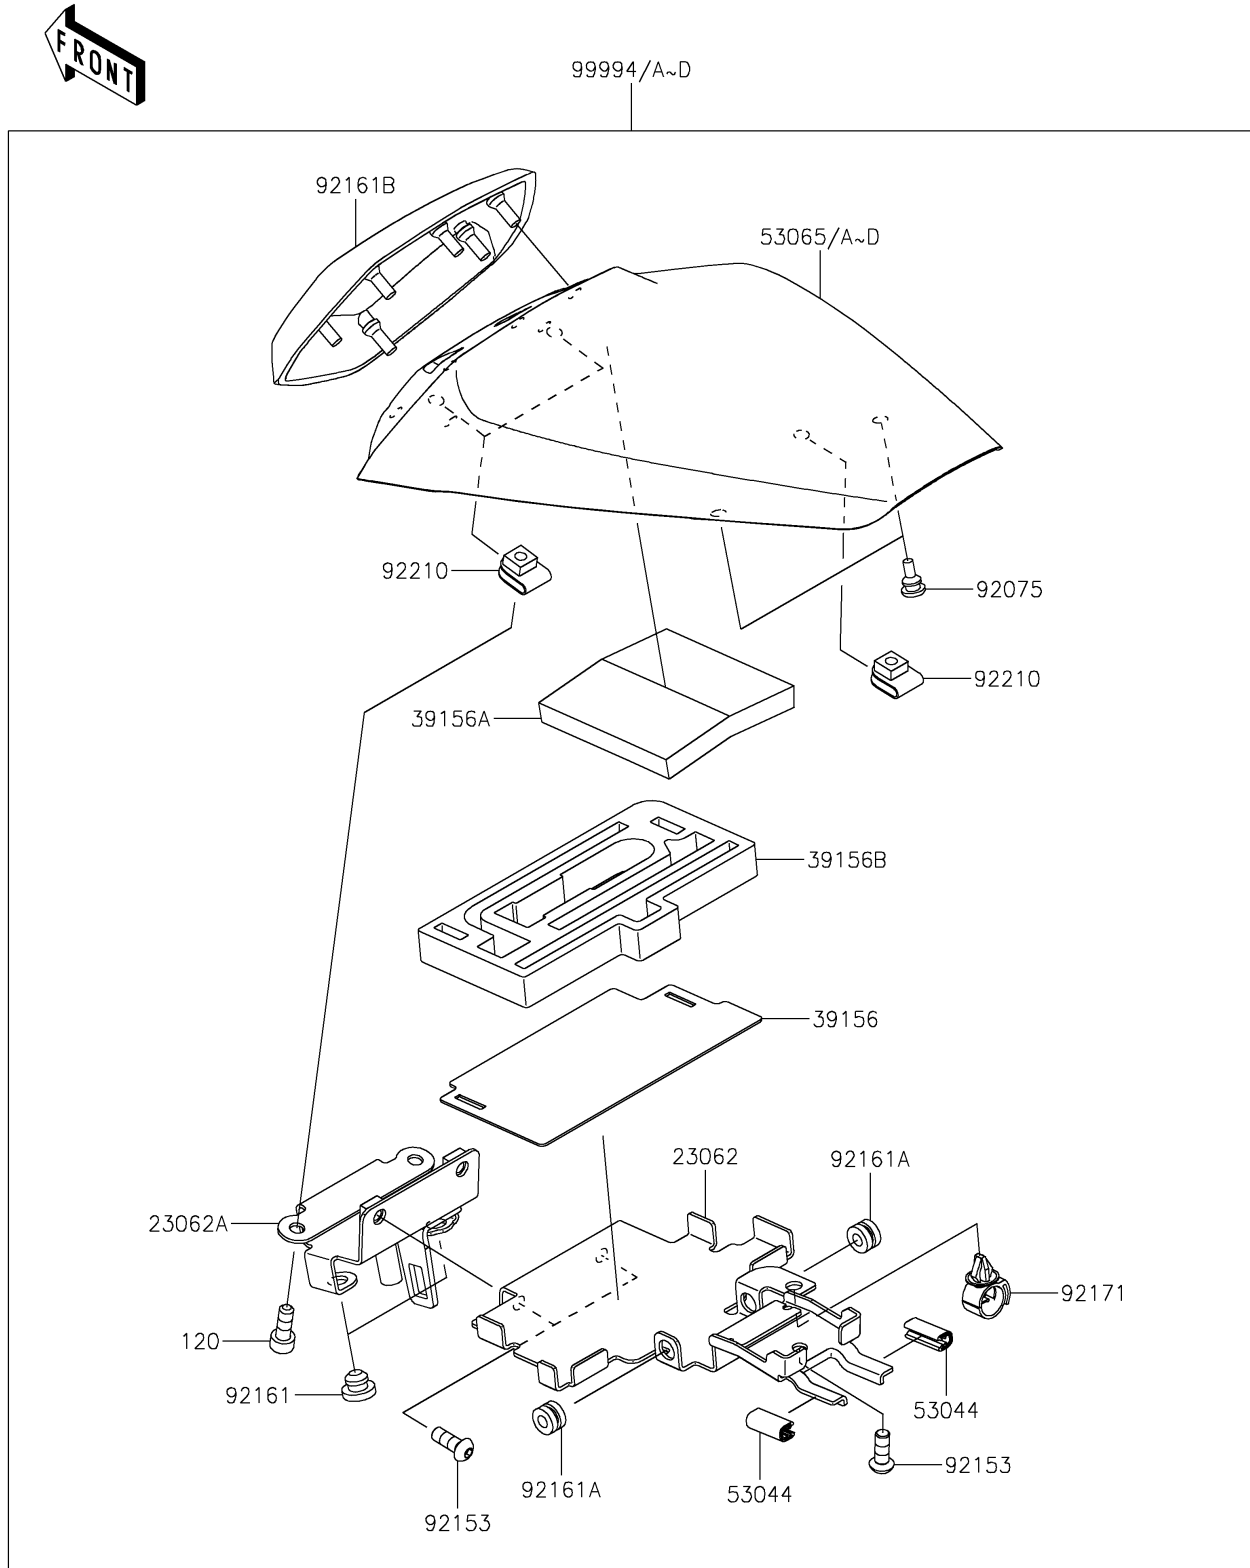

2024 Ninja ZX-6R ABS

PARTS DIAGRAM

Accessory(Pillion Seat Cover)

F2910C

2024 Ninja ZX-6R ABS

PARTS LIST

Accessory(Pillion Seat Cover)

ITEM NAME	PART NUMBER	QUANTITY
BRACKET-COMP (Ref # 23062)	23062-1162	1
BRACKET-COMP (Ref # 23062A)	23062-1184	1
PAD (Ref # 39156)	39156-2365	1
PAD (Ref # 39156A)	39156-2366	1
PAD (Ref # 39156B)	39156-2367	1
TRIM,L=20 (Ref # 53044)	53044-0021	2
COVER SEAT,P.R.WHITE (Ref # 53065)	53065-0038-68N	1
COVER SEAT,M.F.S.BLACK (Ref # 53065B)	53065-0038-739	1
COVER SEAT,L.GREEN (Ref # 53065C)	53065-0038-777	1
DAMPER,6X10X15 (Ref # 92075)	92075-1808	2
BOLT,SOCKET,6X16 (Ref # 92153)	92153-1785	3
DAMPER (Ref # 92161)	92161-1084	2
DAMPER (Ref # 92161A)	92161-1350	2
DAMPER,SEAT PAD (Ref # 92161B)	92161-1812	1
CLAMP,13MM DIA. (Ref # 92171)	92171-1415	1
NUT,6MM (Ref # 92210)	92210-0277	3
PILLION SEAT COVER,P.R.WHITE (Ref # 99994)	99994-1116-68N	1
PILLION SEAT COVER,M.F.S.BLACK (Ref # 99994B)	99994-1116-739	1
PILLION SEAT COVER,L.GREEN (Ref # 99994C)	99994-1116-777	1
BOLT-SOCKET,6X16 (Ref # 120)	120CA0616	2