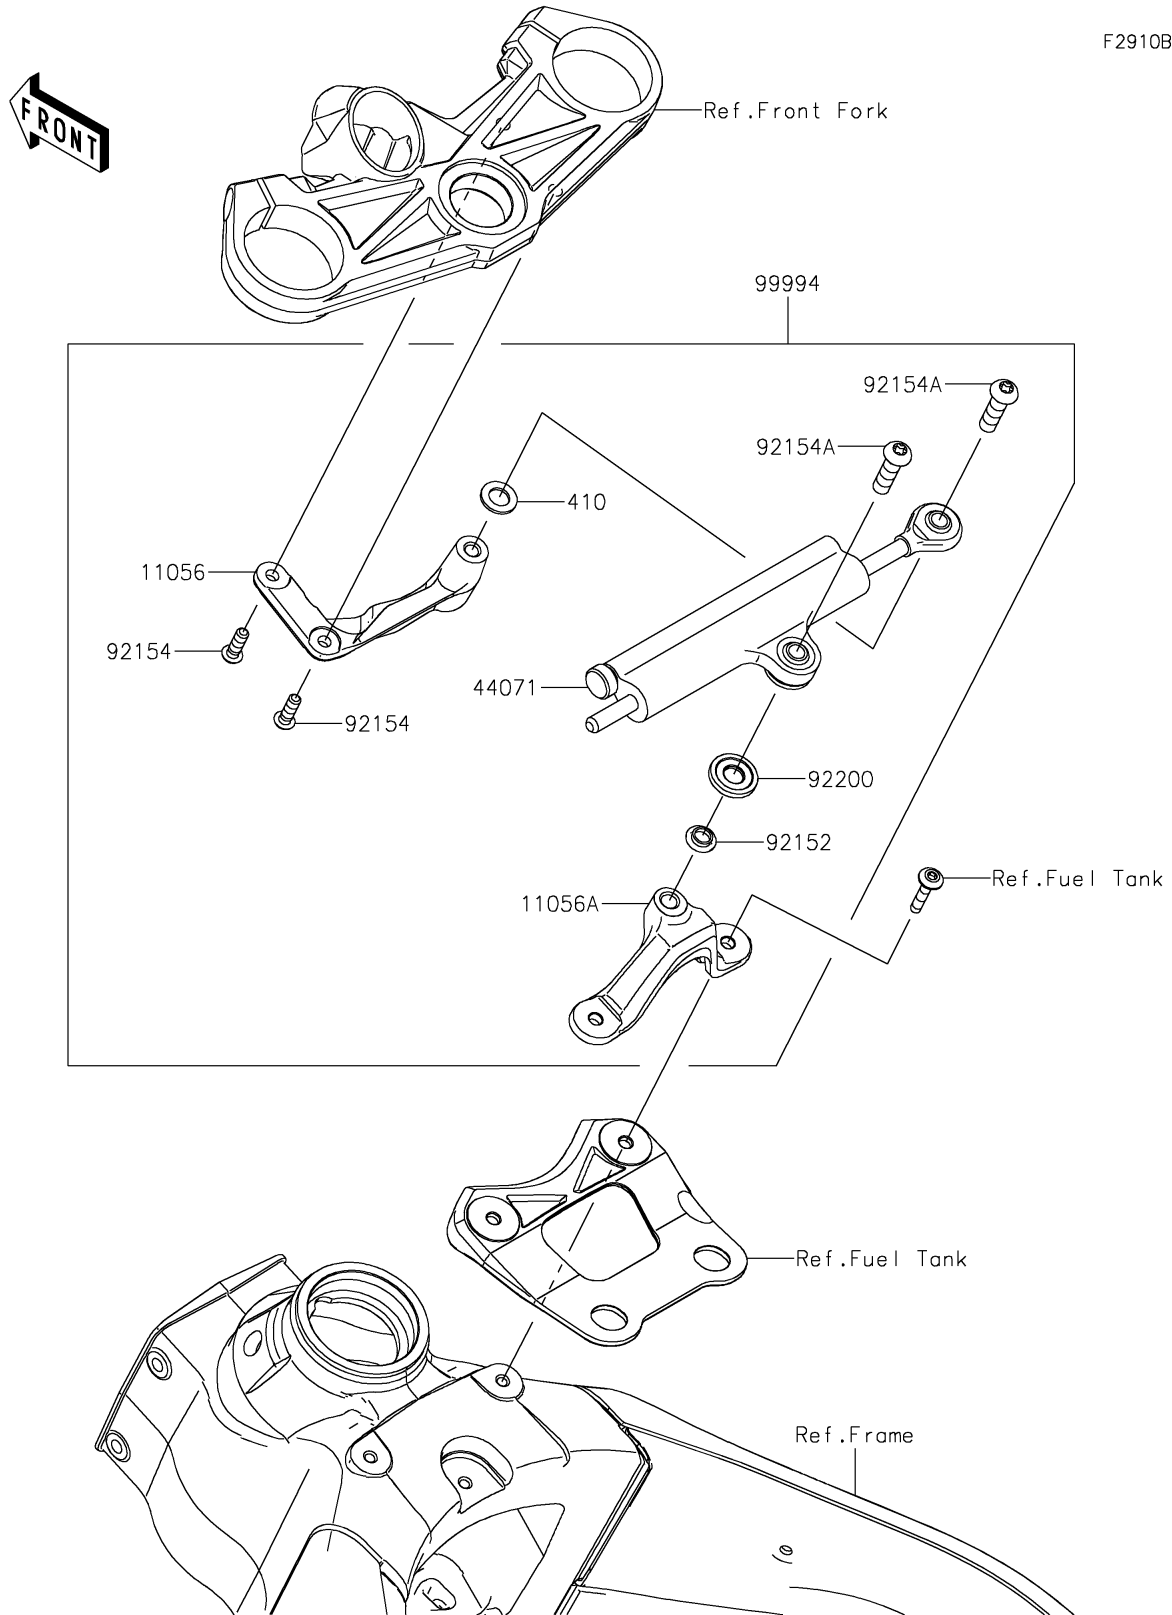

2024 Ninja ZX-6R ABS

PARTS DIAGRAM

Accessory(Steering Damper)

F2910B

2024 Ninja ZX-6R ABS

PARTS LIST

Accessory(Steering Damper)

ITEM NAME	PART NUMBER	QUANTITY
-----------	-------------	----------
