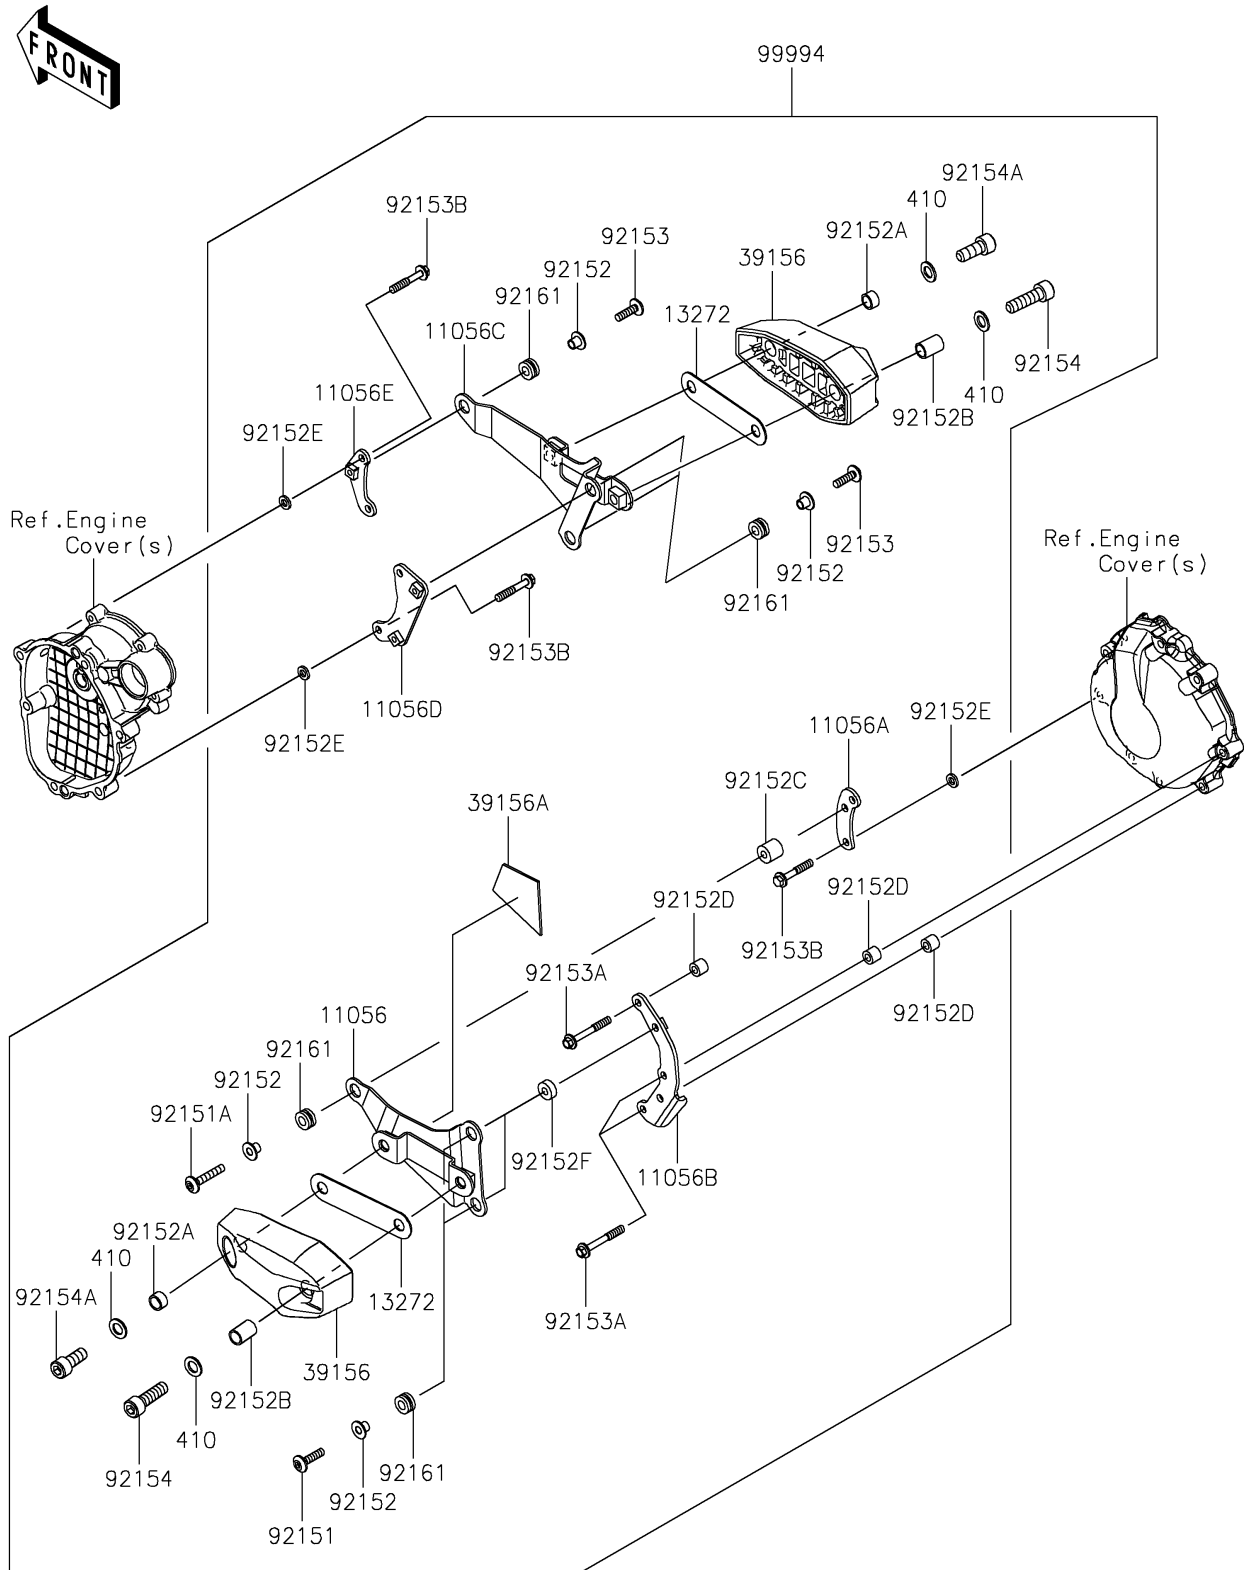

2025 Ninja ZX-6R ABS

PARTS DIAGRAM

Accessory(Frame Slider)

F2910A

2025 Ninja ZX-6R ABS

PARTS LIST

Accessory(Frame Slider)

ITEM NAME	PART NUMBER	QUANTITY
BRACKET,PAD,EG. GUARD,LH (Ref # 11056)	11056-2326	1
BRACKET,FR,EG. GUARD,LH (Ref # 11056A)	11056-2327	1
BRACKET,RR,EG. GUARD,LH (Ref # 11056B)	11056-2328	1
BRACKET,PAD,EG. GUARD,RH (Ref # 11056C)	11056-2329	1
BRACKET,EG. GUARD,RH,RR (Ref # 11056D)	11056-2330	1
BRACKET,EG. GUARD,RH,FR (Ref # 11056E)	11056-2331	1
PLATE (Ref # 13272)	13272-1440	2
PAD,ENGINE GUARD (Ref # 39156)	39156-0758	2
PAD (Ref # 39156A)	39156-0996	1
BOLT,SOCKET,6X25 (Ref # 92151)	92151-1611	2
BOLT,SOCKET,6X35 (Ref # 92151A)	92151-1835	1
COLLAR,6.3X8.3X9.2 (Ref # 92152)	92152-0237	6
COLLAR,10.6X13.8X7.8 (Ref # 92152A)	92152-1661	2
COLLAR,10.6X13.8X19.8 (Ref # 92152B)	92152-1662	2
COLLAR,6.5X16X15 (Ref # 92152C)	92152-1711	1
COLLAR,6.5X12X10 (Ref # 92152D)	92152-1712	3
COLLAR,6.5X12X2 (Ref # 92152E)	92152-1713	6
COLLAR,6.5X16X6 (Ref # 92152F)	92152-1727	2
BOLT,SOCKET,6X22 (Ref # 92153)	92153-1356	3
BOLT,FLANGED,6X45 (Ref # 92153A)	92153-1575	3
BOLT,FLANGED,6X35 (Ref # 92153B)	92153-1579	6
BOLT,SOCKET,10X35 (Ref # 92154)	92154-1146	2
BOLT,SOCKET,10X25 (Ref # 92154A)	92154-1147	2
DAMPER (Ref # 92161)	92161-1545	6
KIT-ACCESSORY,EG GUARD (Ref # 99994)	99994-0349	1
WASHER-PLAIN-SMALL,10MM (Ref # 410)	410AA1000	4