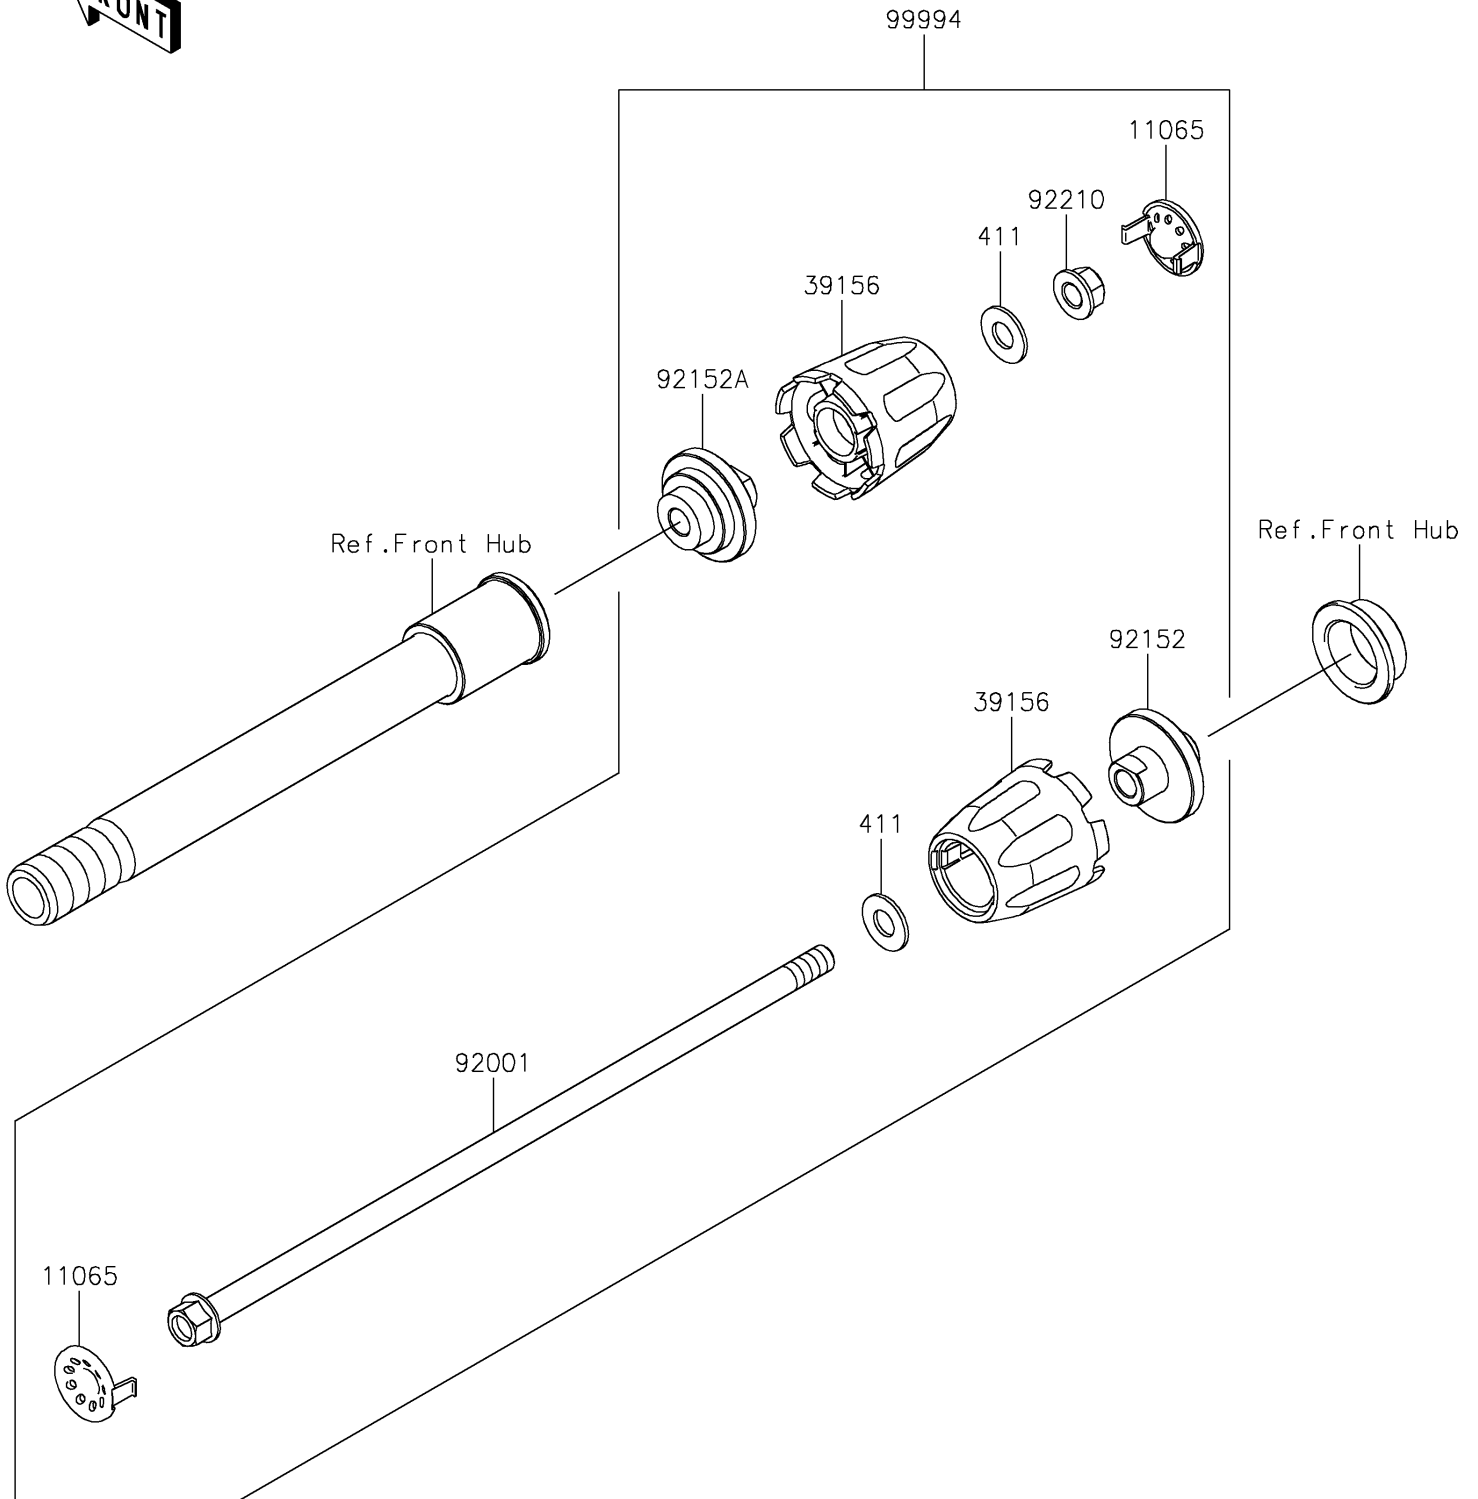

## PARTS DIAGRAM

Accessory(Axle Slider)

F2910

## PARTS LIST

### Accessory(Axle Slider)

ITEM NAME	PART NUMBER	QUANTITY
CAP,B.SILVER (Ref # 11065)	11065-1313-54N	2
PAD,AXLE SLIDER (Ref # 39156)	39156-2212	2
BOLT,FLANGED,10X320,BLACK (Ref # 92001)	92001-1624	1
COLLAR,LH (Ref # 92152)	92152-2502	1
COLLAR,RH (Ref # 92152A)	92152-2503	1
NUT,LOCK,FLANGED,10MM (Ref # 92210)	92210-1139	1
FRONT AXLE SLIDER (Ref # 99994)	99994-1119	1
WASHER-PLAIN,10MM (Ref # 411)	411AA1000	2