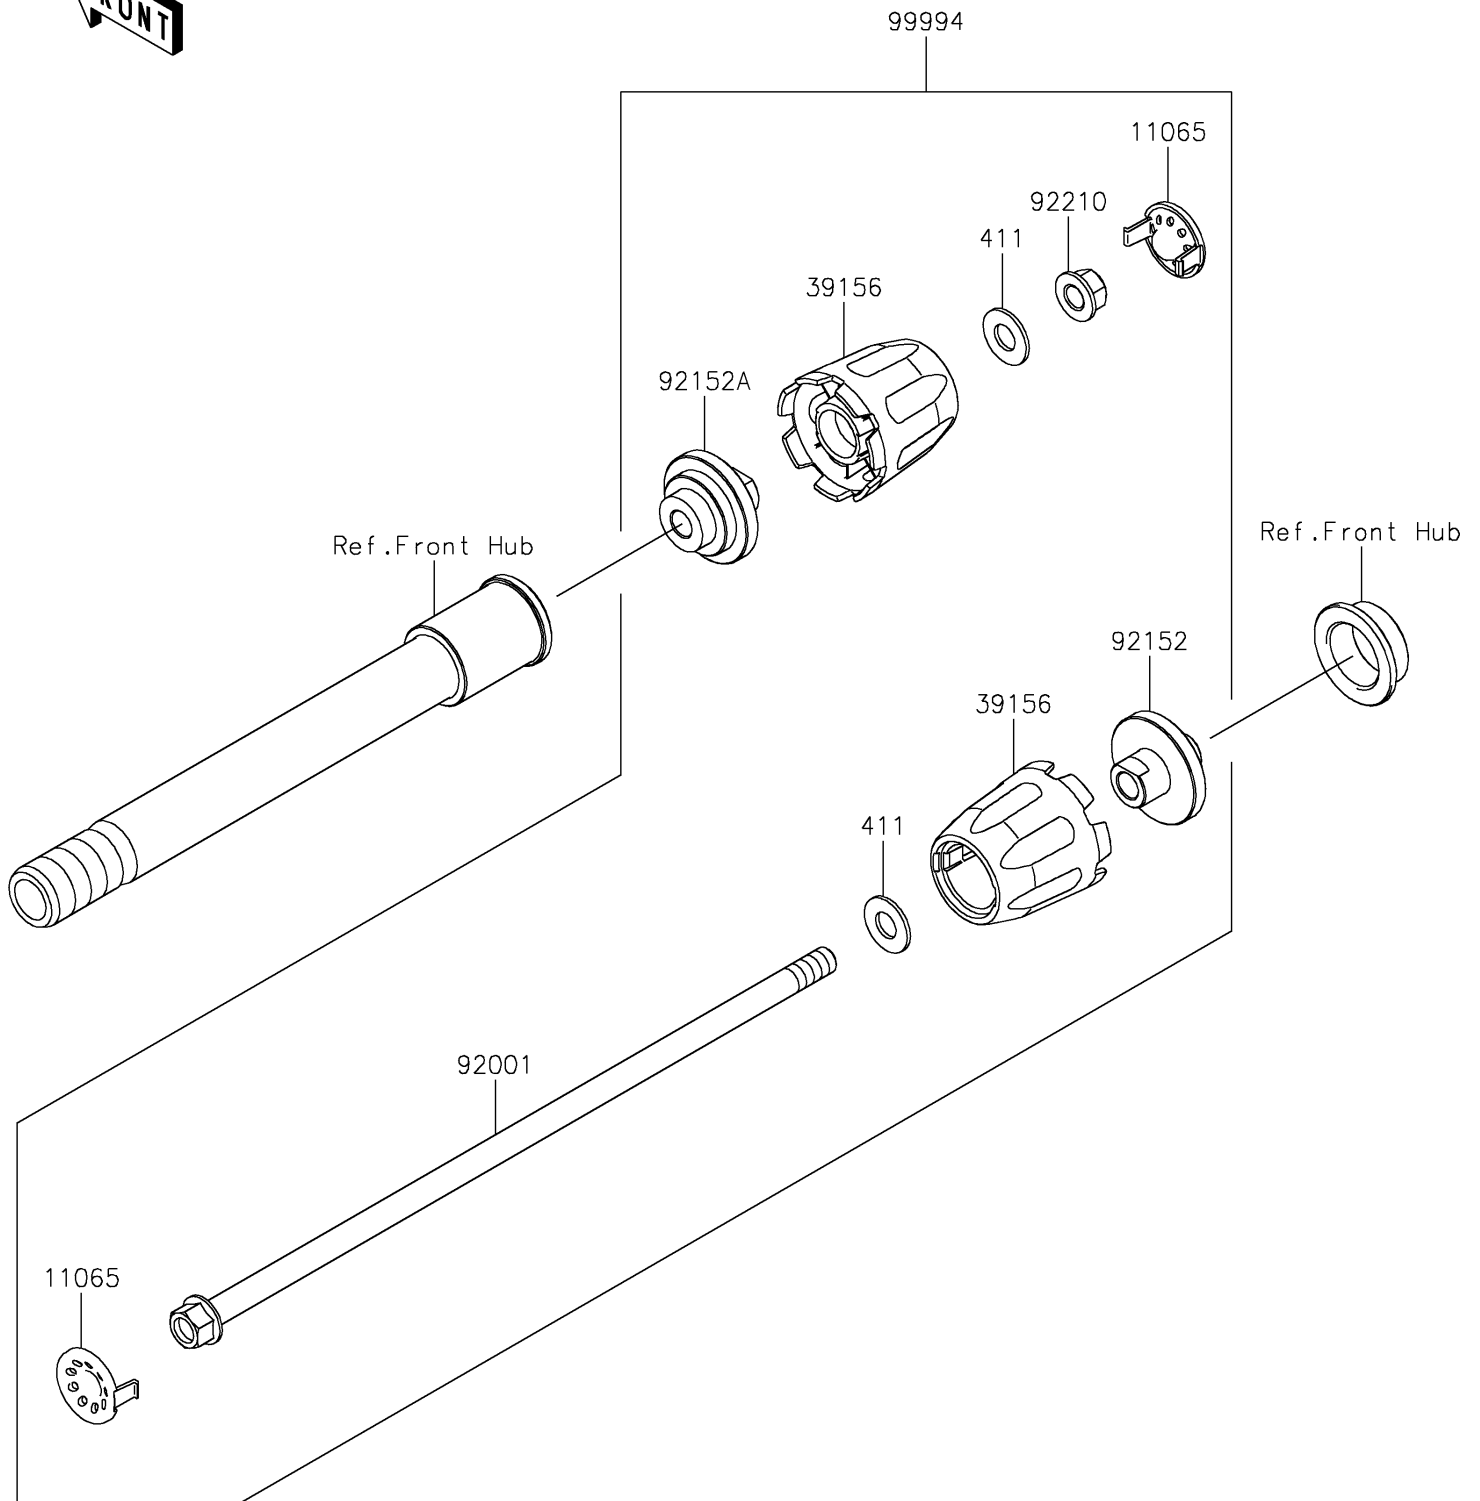

2025 NINJA® ZX™-6R ABS

PARTS DIAGRAM

Accessory(Axle Slider)

F2910

2025 NINJA[®] ZX[™]-6R ABS

PARTS LIST

Accessory(Axle Slider)

| ITEM NAME | PART NUMBER | QUANTITY |
|---|----------------|----------|
| CAP,B.SILVER (Ref # 11065) | 11065-1313-54N | 2 |
| PAD,AXLE SLIDER (Ref # 39156) | 39156-2212 | 2 |
| BOLT,FLANGED,10X320,BLACK (Ref # 92001) | 92001-1624 | 1 |
| COLLAR,LH (Ref # 92152) | 92152-2502 | 1 |
| COLLAR,RH (Ref # 92152A) | 92152-2503 | 1 |
| NUT,LOCK,FLANGED,10MM (Ref # 92210) | 92210-1139 | 1 |
| FRONT AXLE SLIDER (Ref # 99994) | 99994-1119 | 1 |
| WASHER-PLAIN,10MM (Ref # 411) | 411AA1000 | 2 |