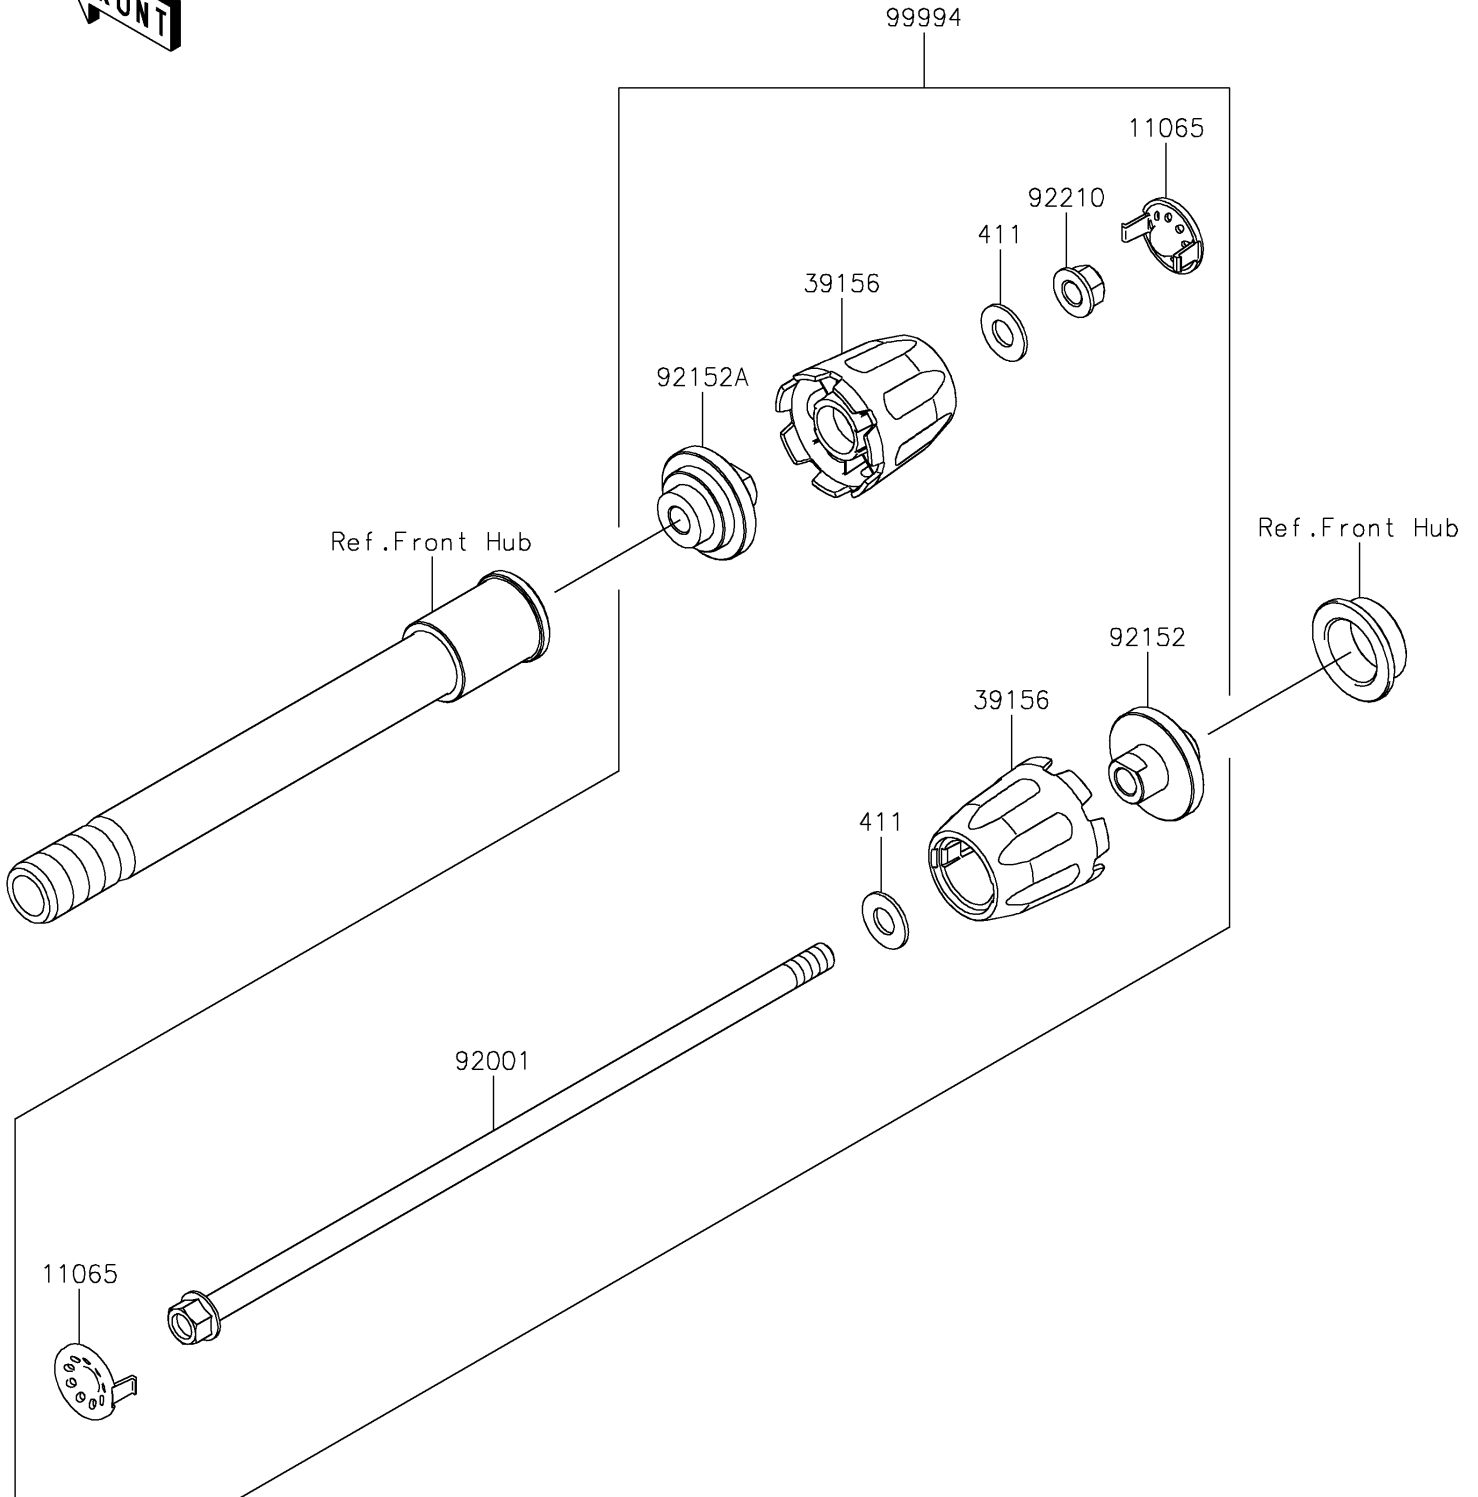

2024 Ninja ZX-6R ABS

PARTS DIAGRAM

Accessory(Axle Slider)

F2910

2024 Ninja ZX-6R ABS

PARTS LIST

Accessory(Axle Slider)

ITEM NAME	PART NUMBER	QUANTITY
CAP,B.SILVER (Ref # 11065)	11065-1313-54N	2
PAD,AXLE SLIDER (Ref # 39156)	39156-2212	2
BOLT,FLANGED,10X320,BLACK (Ref # 92001)	92001-1624	1
COLLAR,LH (Ref # 92152)	92152-2502	1
COLLAR,RH (Ref # 92152A)	92152-2503	1
NUT,LOCK,FLANGED,10MM (Ref # 92210)	92210-1139	1
FRONT AXLE SLIDER (Ref # 99994)	99994-1119	1
WASHER-PLAIN,10MM (Ref # 411)	411AA1000	2